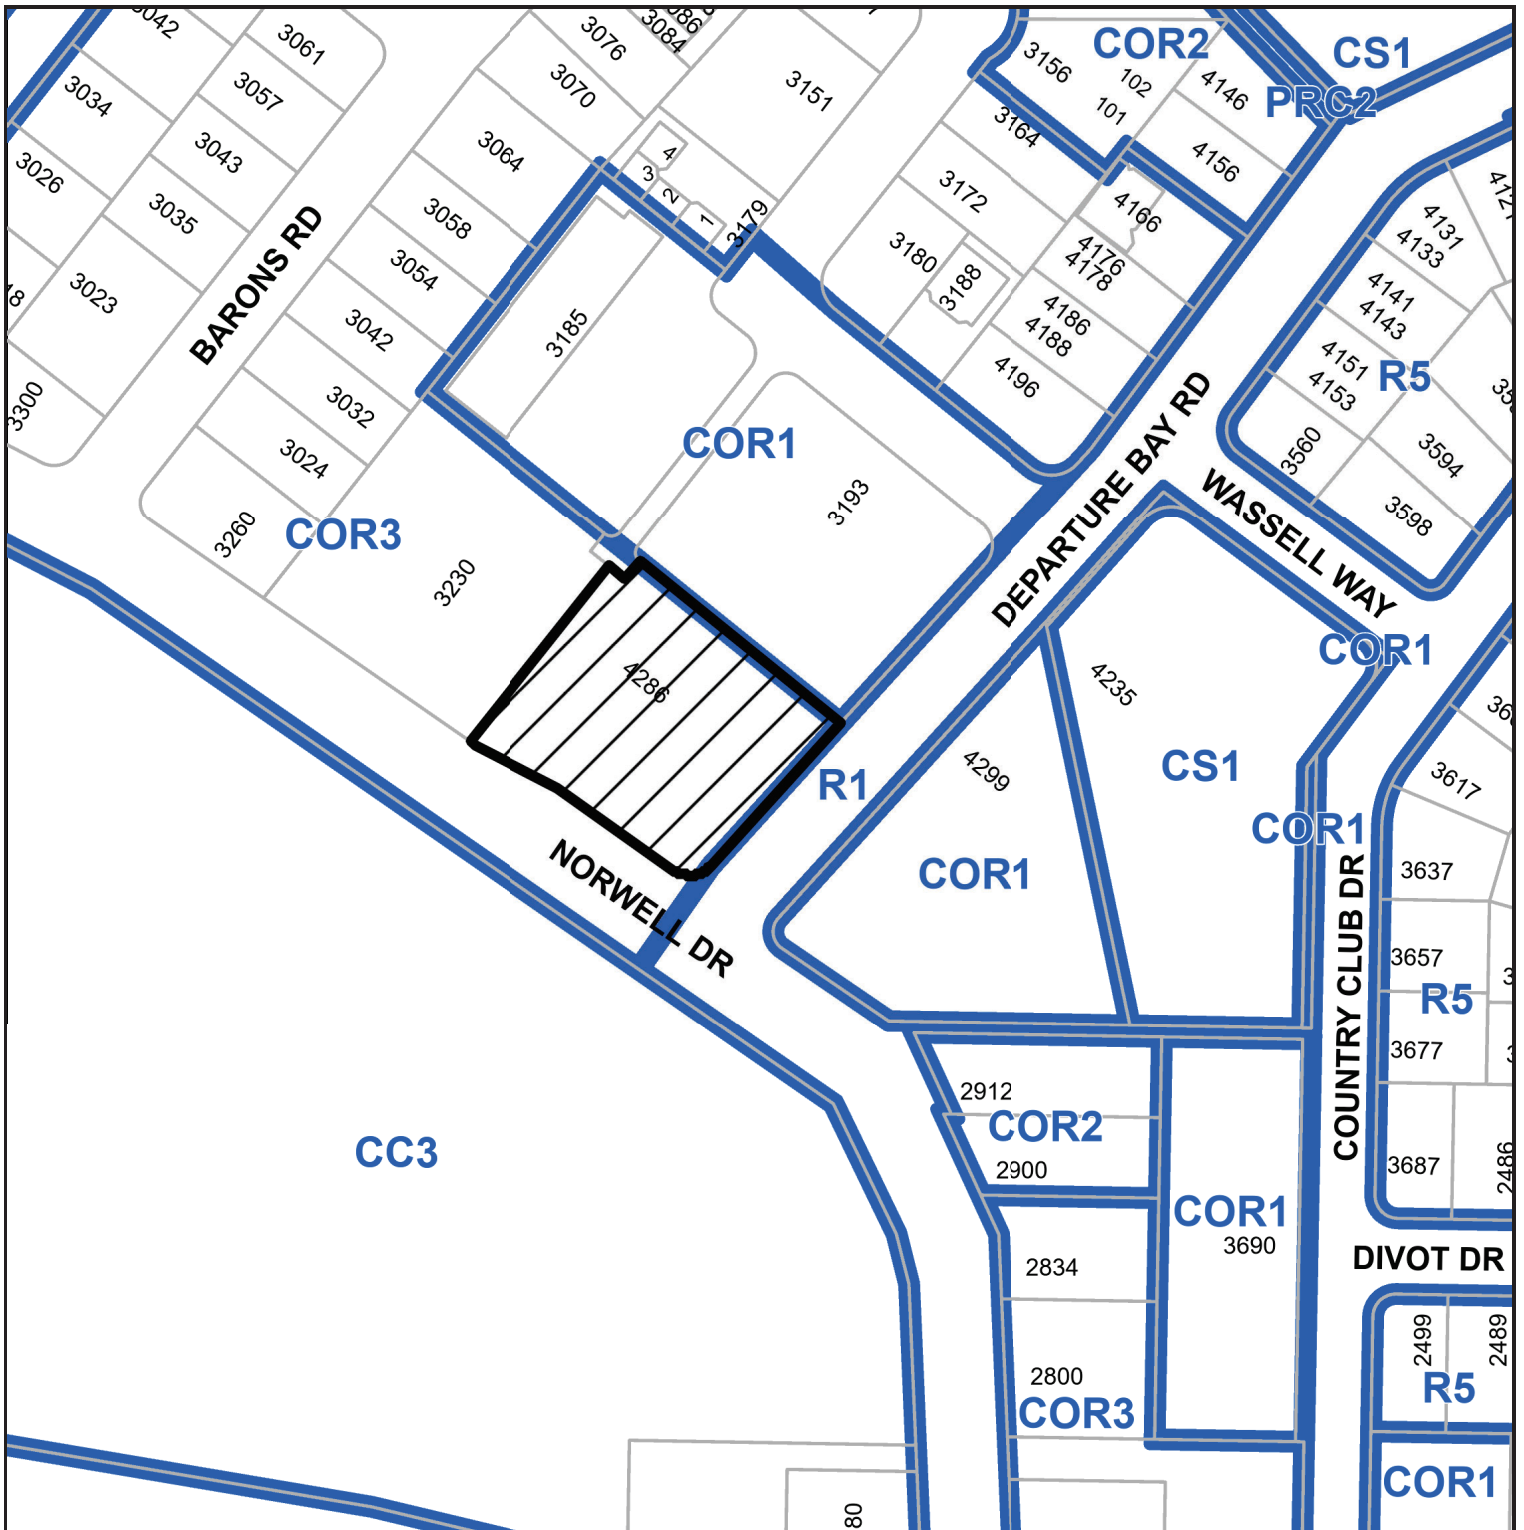

ATTACHMENT B SUBJECT PROPERTY MAP

 4286 DEPARTURE BAY ROAD