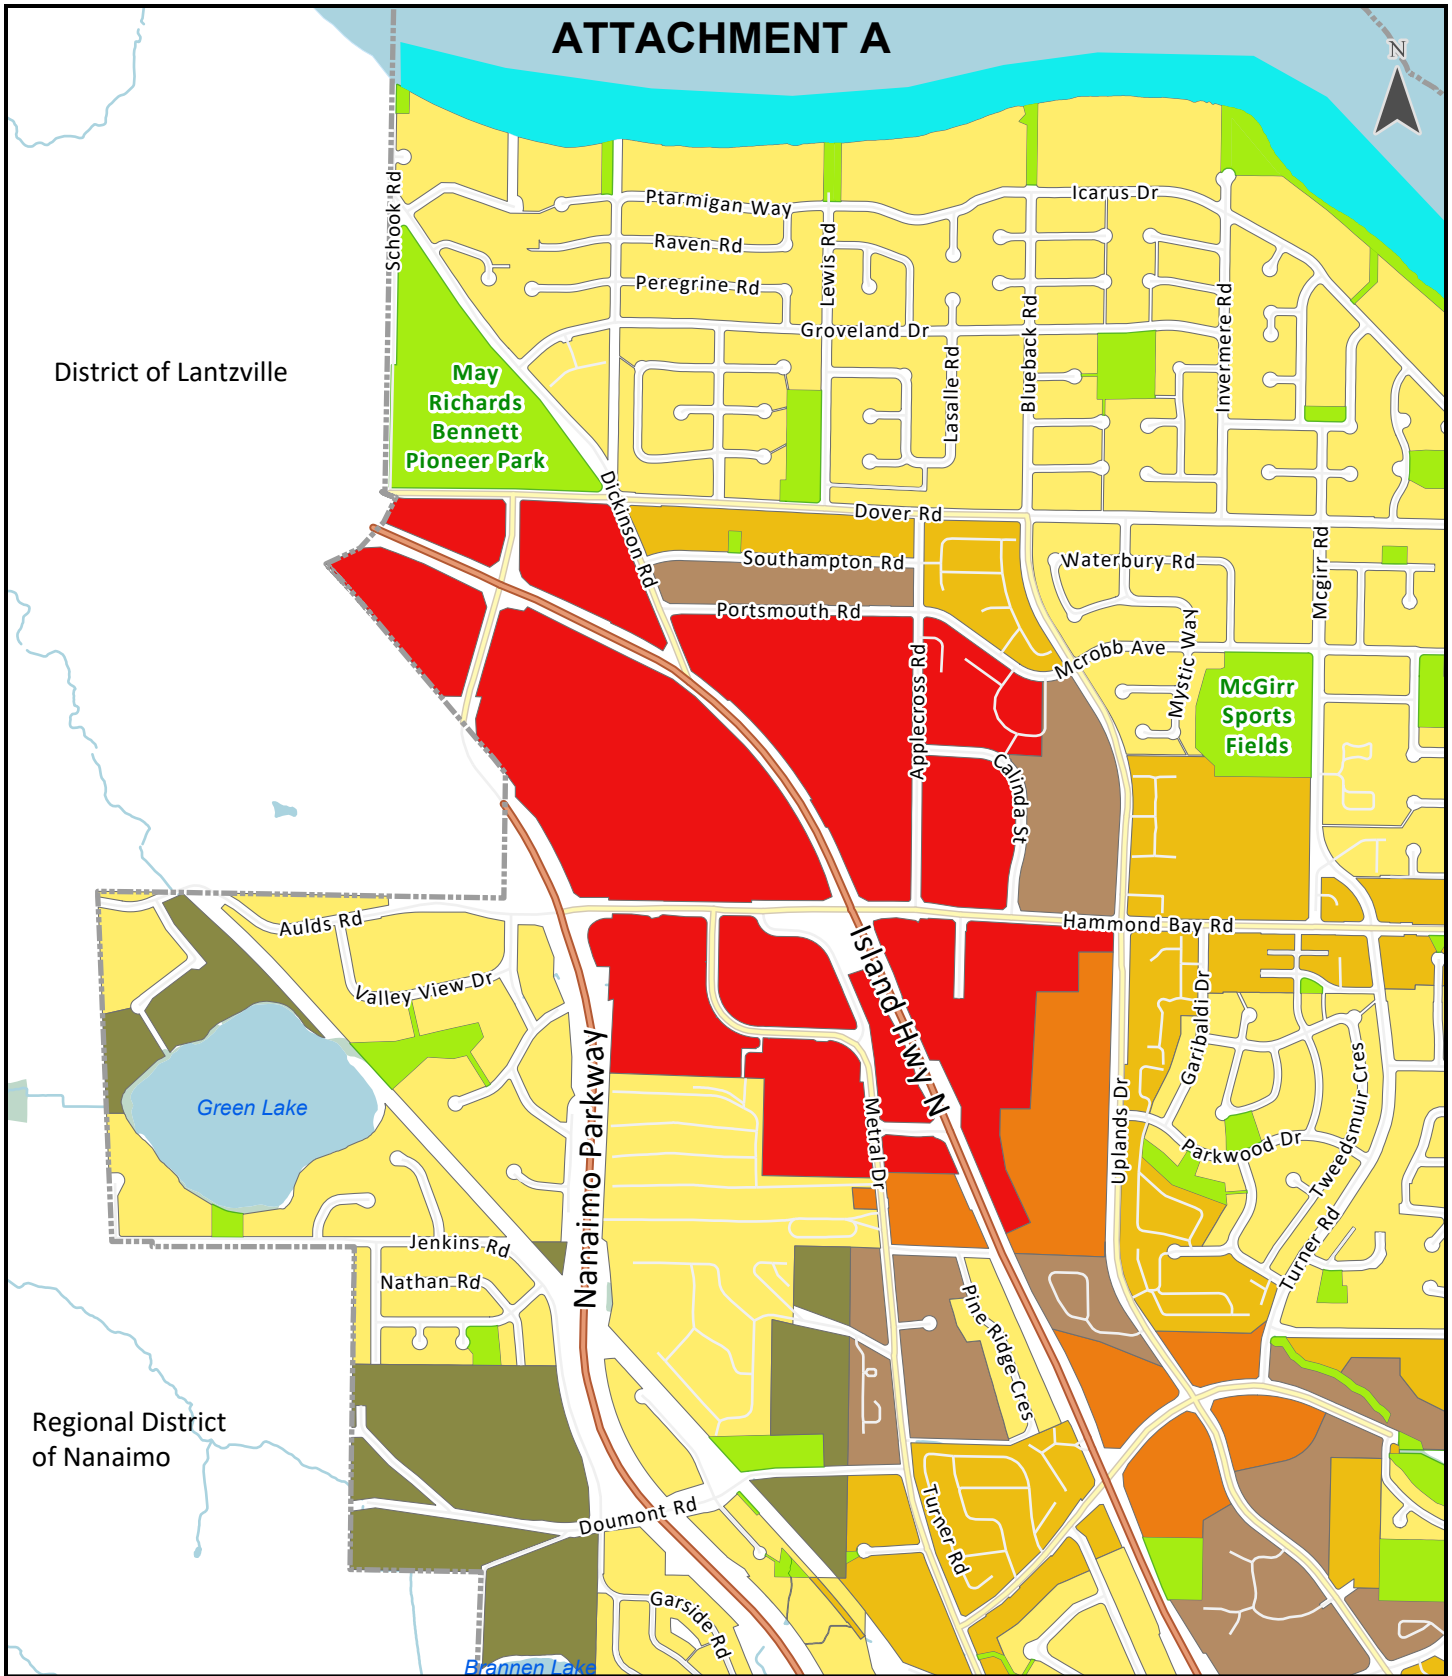

ATTACHMENT A

District of Lantzville

May
Richards
Bennett
Pioneer Park

McGirr
Sports
Fields

Green Lake

Regional District
of Nanaimo

Brannen Lake

City of Nanaimo

Woodgrove
Secondary Urban Centre

Legend

Future Land Use Designation

- Secondary Urban Centre
- Mixed-Use Corridor
- Residential Corridor
- Neighbourhood
- Waterfront
- Park & Open Spaces
- Resource Management