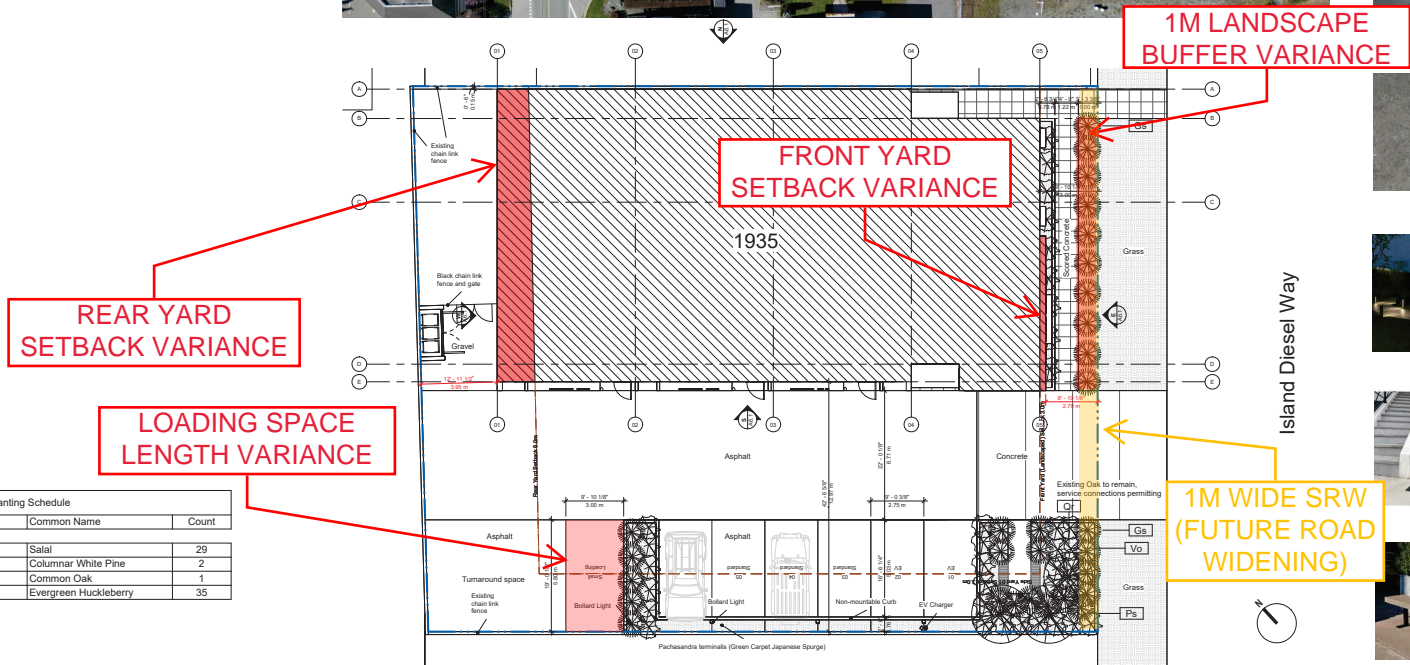

Planting Schedule			
Key	Botanical Name	Common Name	Count
Gs	Guaiheria shallon	Salal	29
Ps	Pinus strobus	Columnar White Pine	2
Qr	Quercus robur	Common Oak	1
Vo	Vaccinium ovatum	Evergreen Huckleberry	35