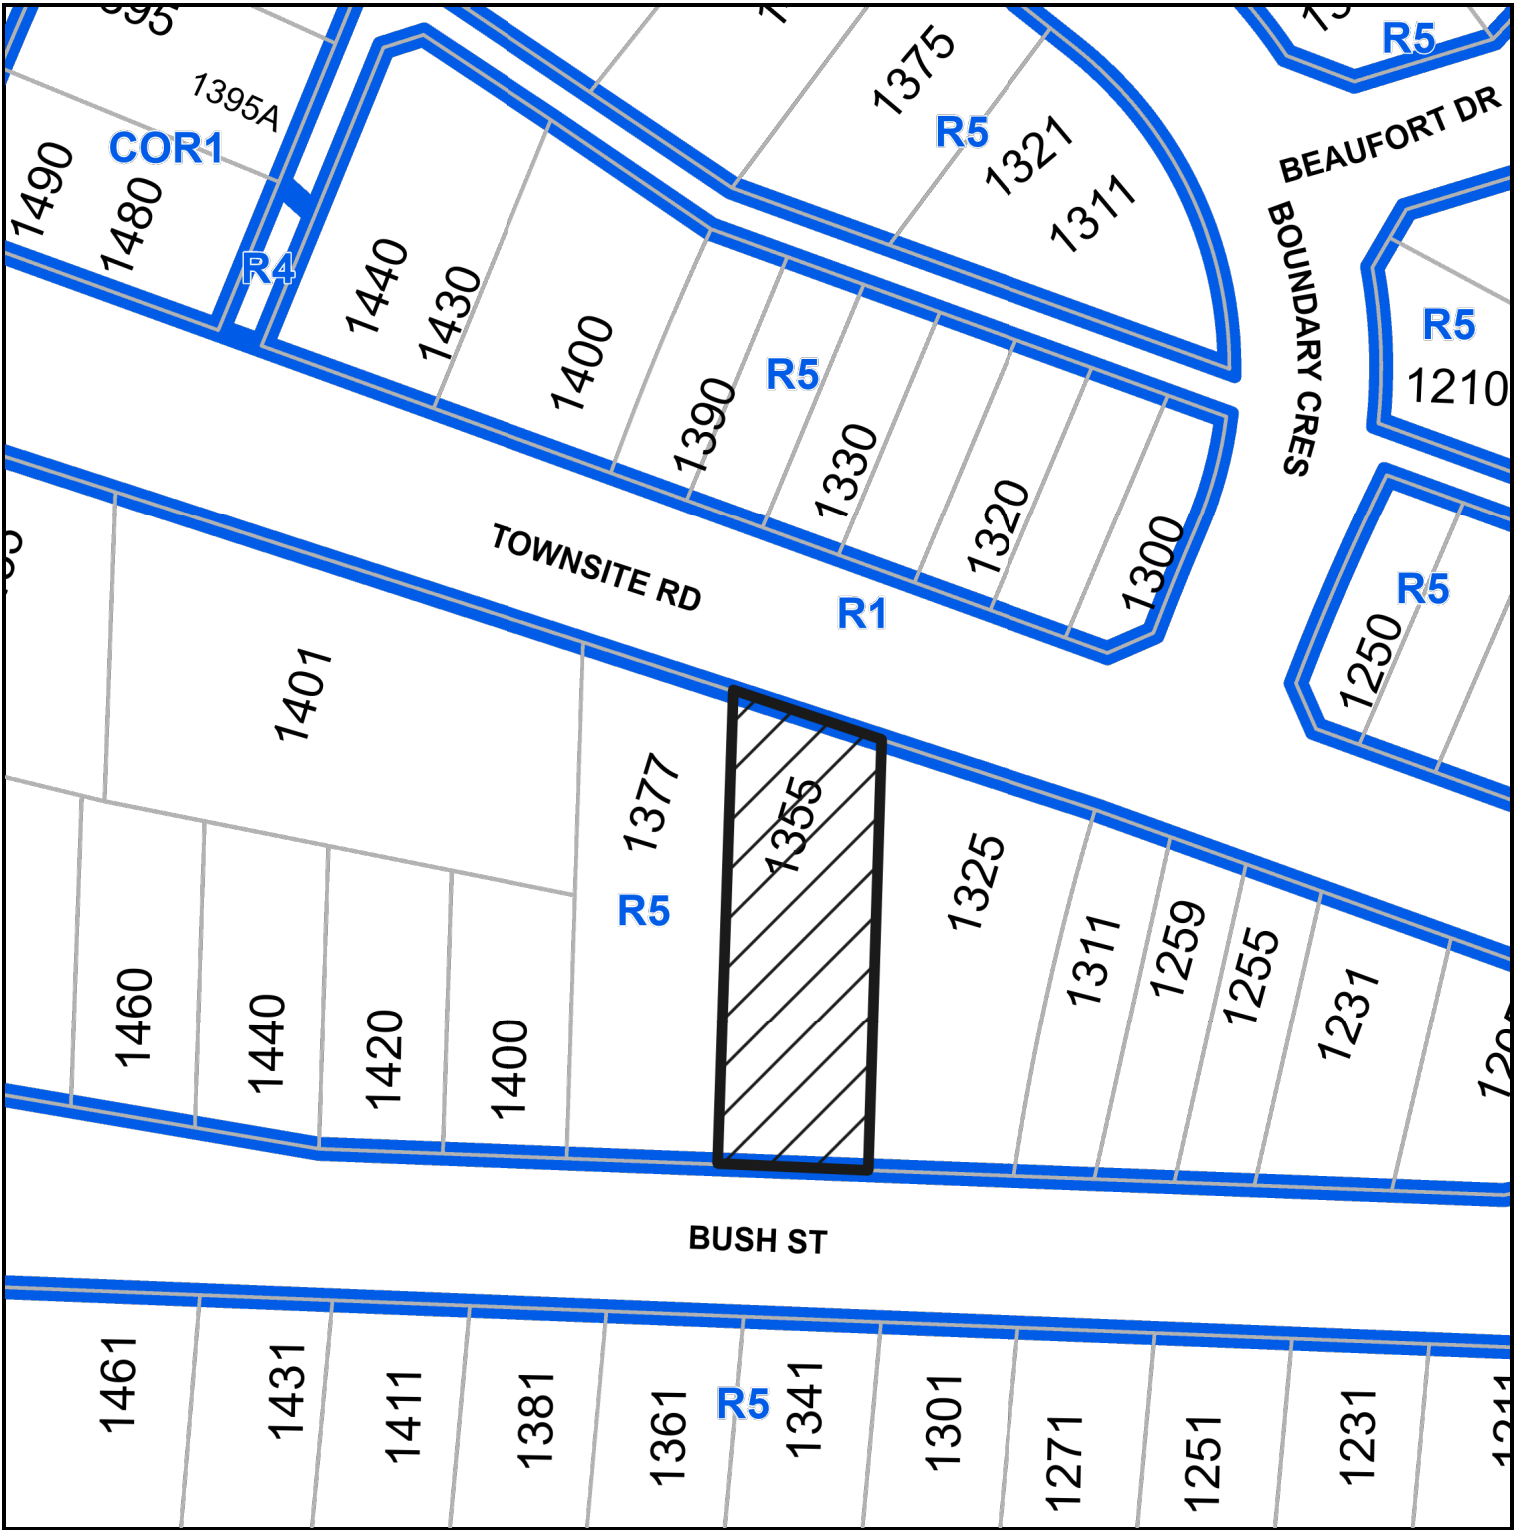

ATTACHMENT B
SUBJECT PROPERTY MAP

1355 TOWNSITE ROAD