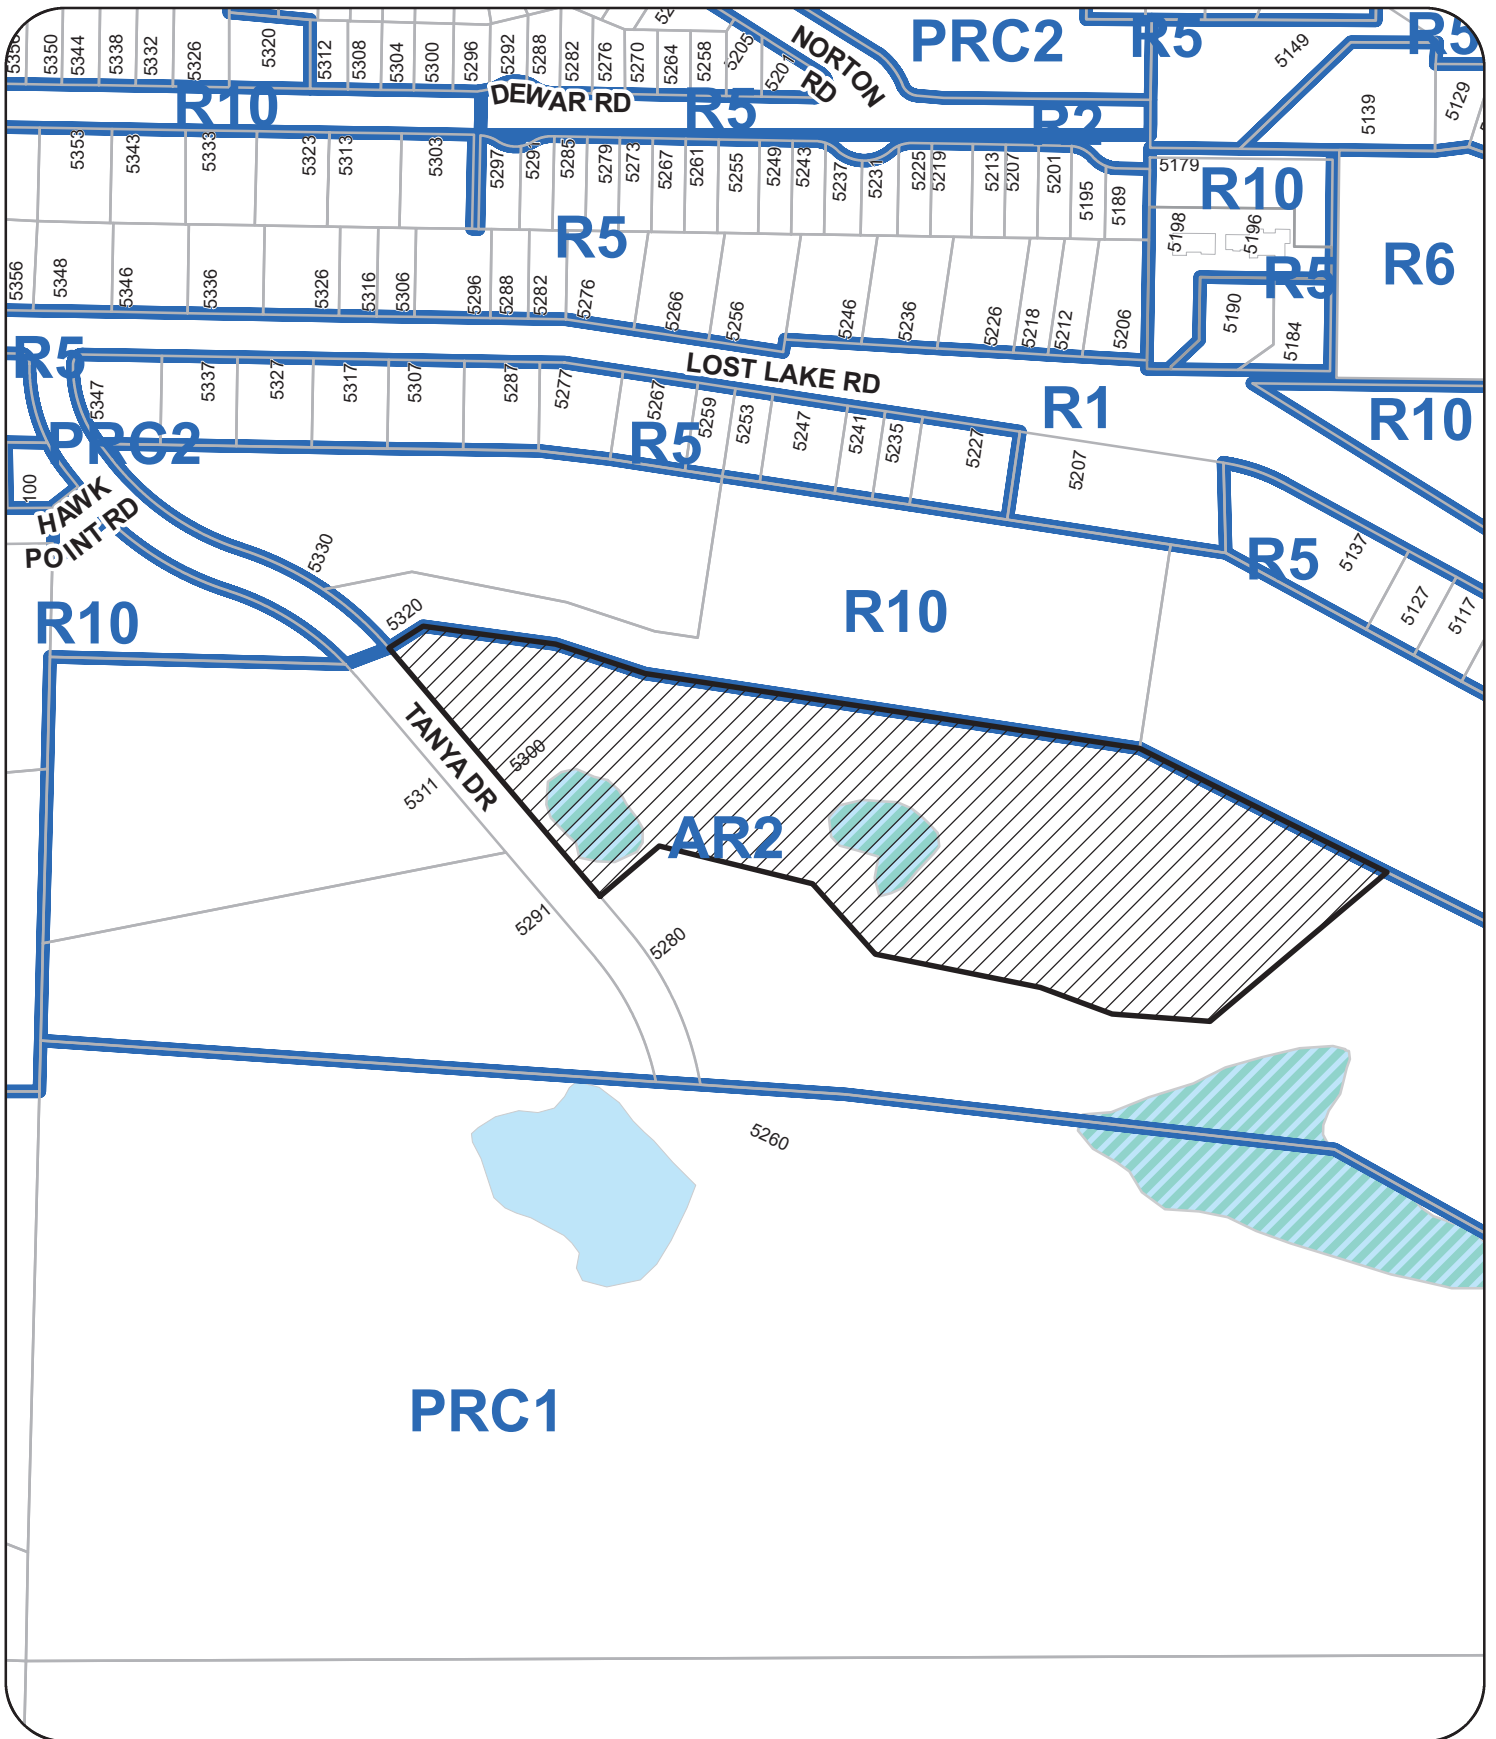

ATTACHMENT A SUBJECT PROPERTY MAP

 5300 TANYA DRIVE