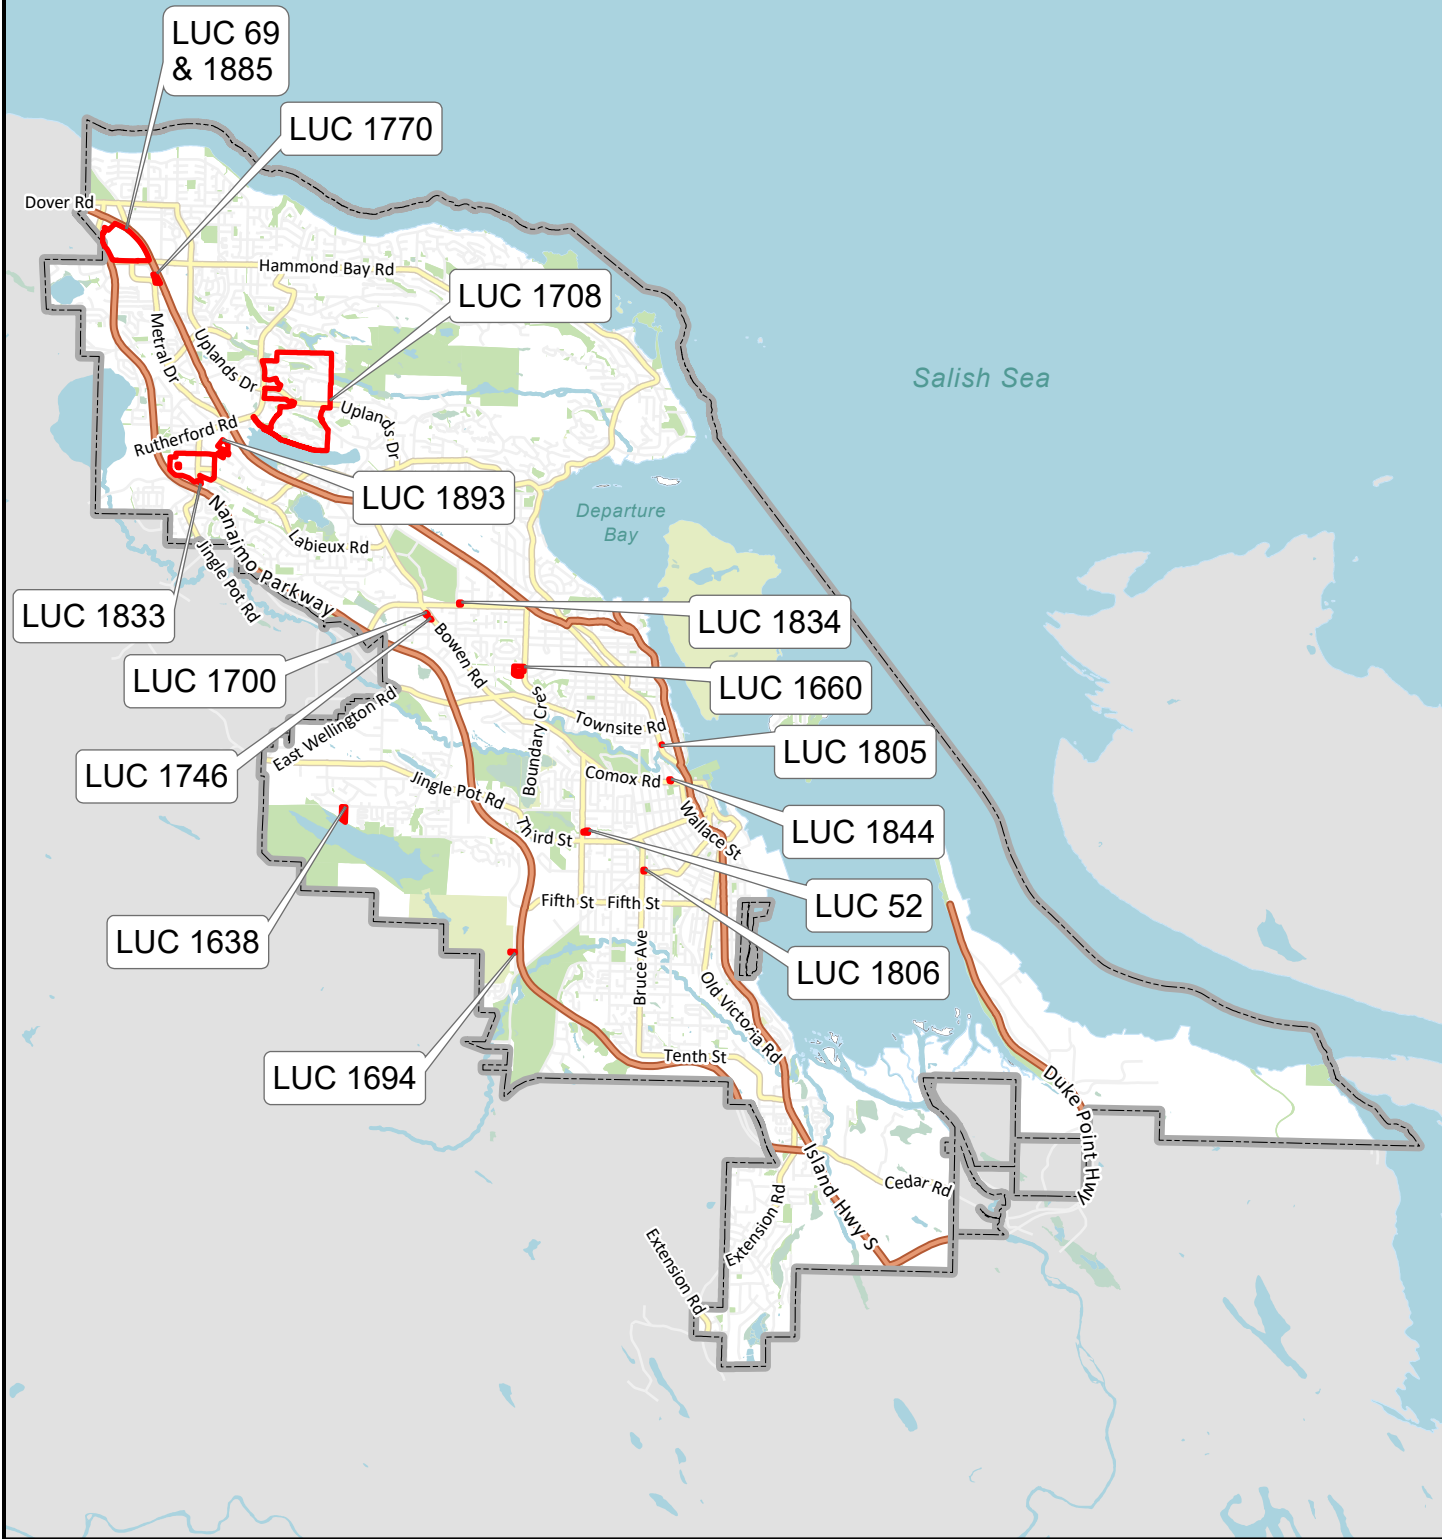

ATTACHMENT A LAND USE CONTRACT MAP

LUC 1833

LUC 1700

LUC 1746

LUC 1638

LUC 1694

LUC 69
& 1885

LUC 1770

LUC 1708

LUC 1893

LUC 1834

LUC 1660

LUC 1805

LUC 1844

LUC 52

LUC 1806

City of Nanaimo
Land Use Contracts

Legend
 Land Use Contracts

Published: May 17, 2024
0 750 1,500 3,000
Meters
1:105,000

CITY OF NANAIMO
THE HARBOUR CITY
GIS
gis.support@nanaimo.ca