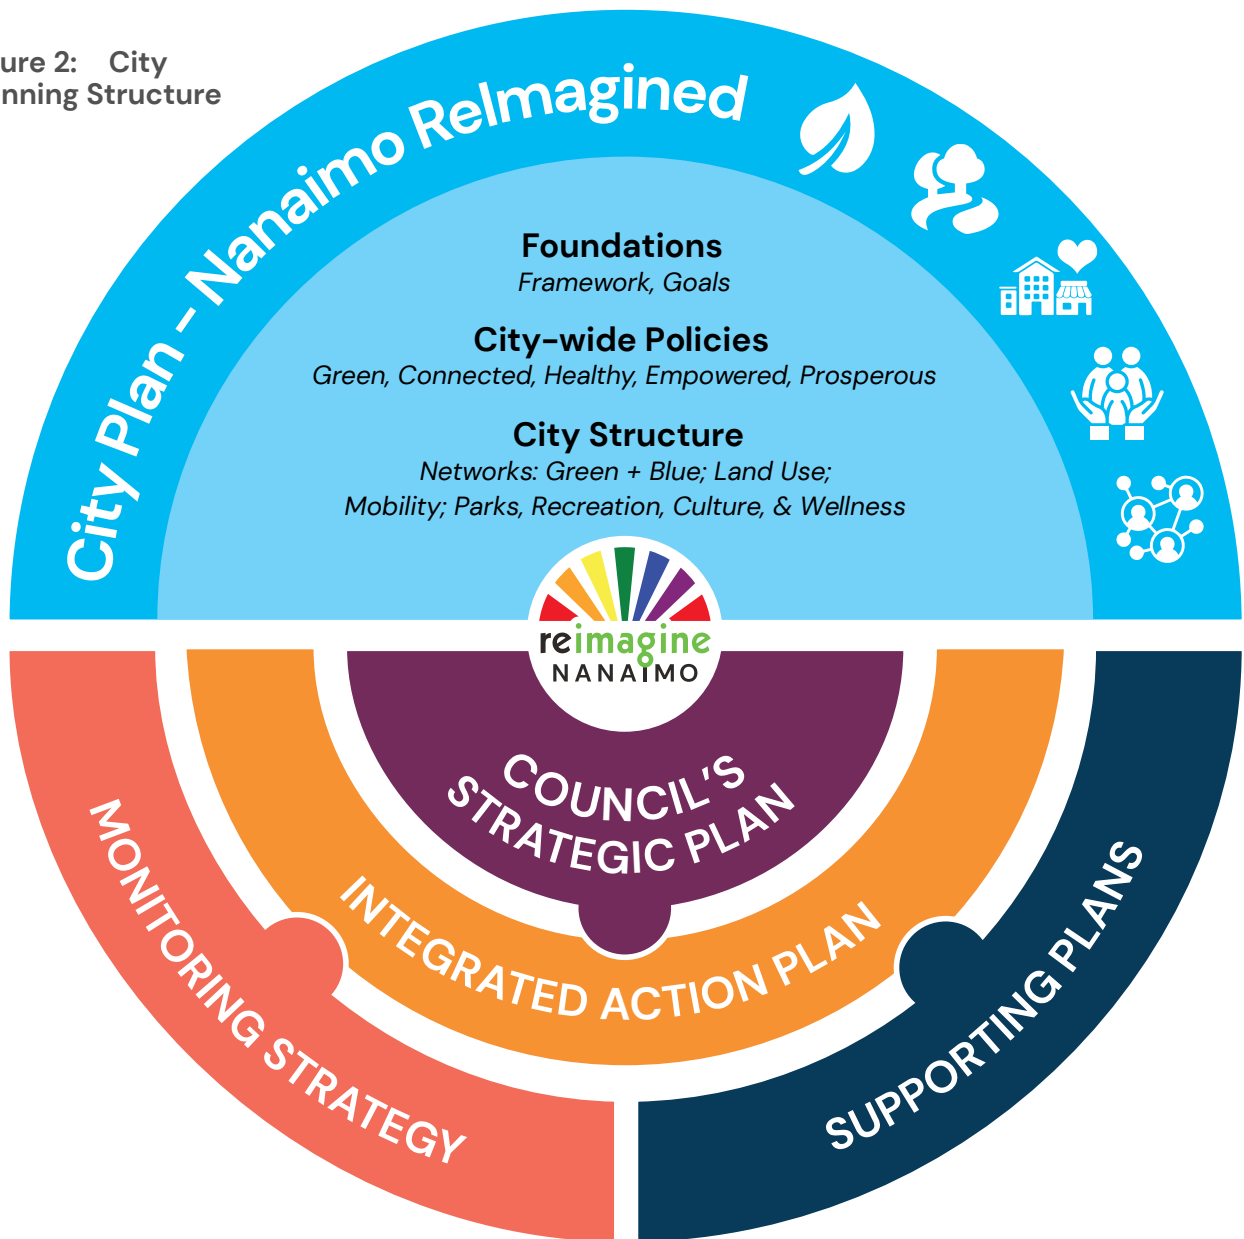

ATTACHMENT A

A1.3 FITTING OUR PLANS TOGETHER

Integration is at the heart of *City Plan – Nanaimo Reimagined*. Nanaimo’s existing plans already provide guidance created through previous processes, but there is overlapping, and at times diverging, information that needs to be brought together. *City Plan – Nanaimo Reimagined* combines existing policies and directions, incorporates new information, and lays a groundwork for a future of ongoing integration.

Our planning structure is a circle, recognizing that each component forms a necessary part of the integrated whole. Review descriptions of each component on the following page.

Figure 2: City Planning Structure

Great cities are guided by thoughtful plans that articulate **WHAT** they wish to achieve – their goals and policies – and **HOW** they will get there – their actions.