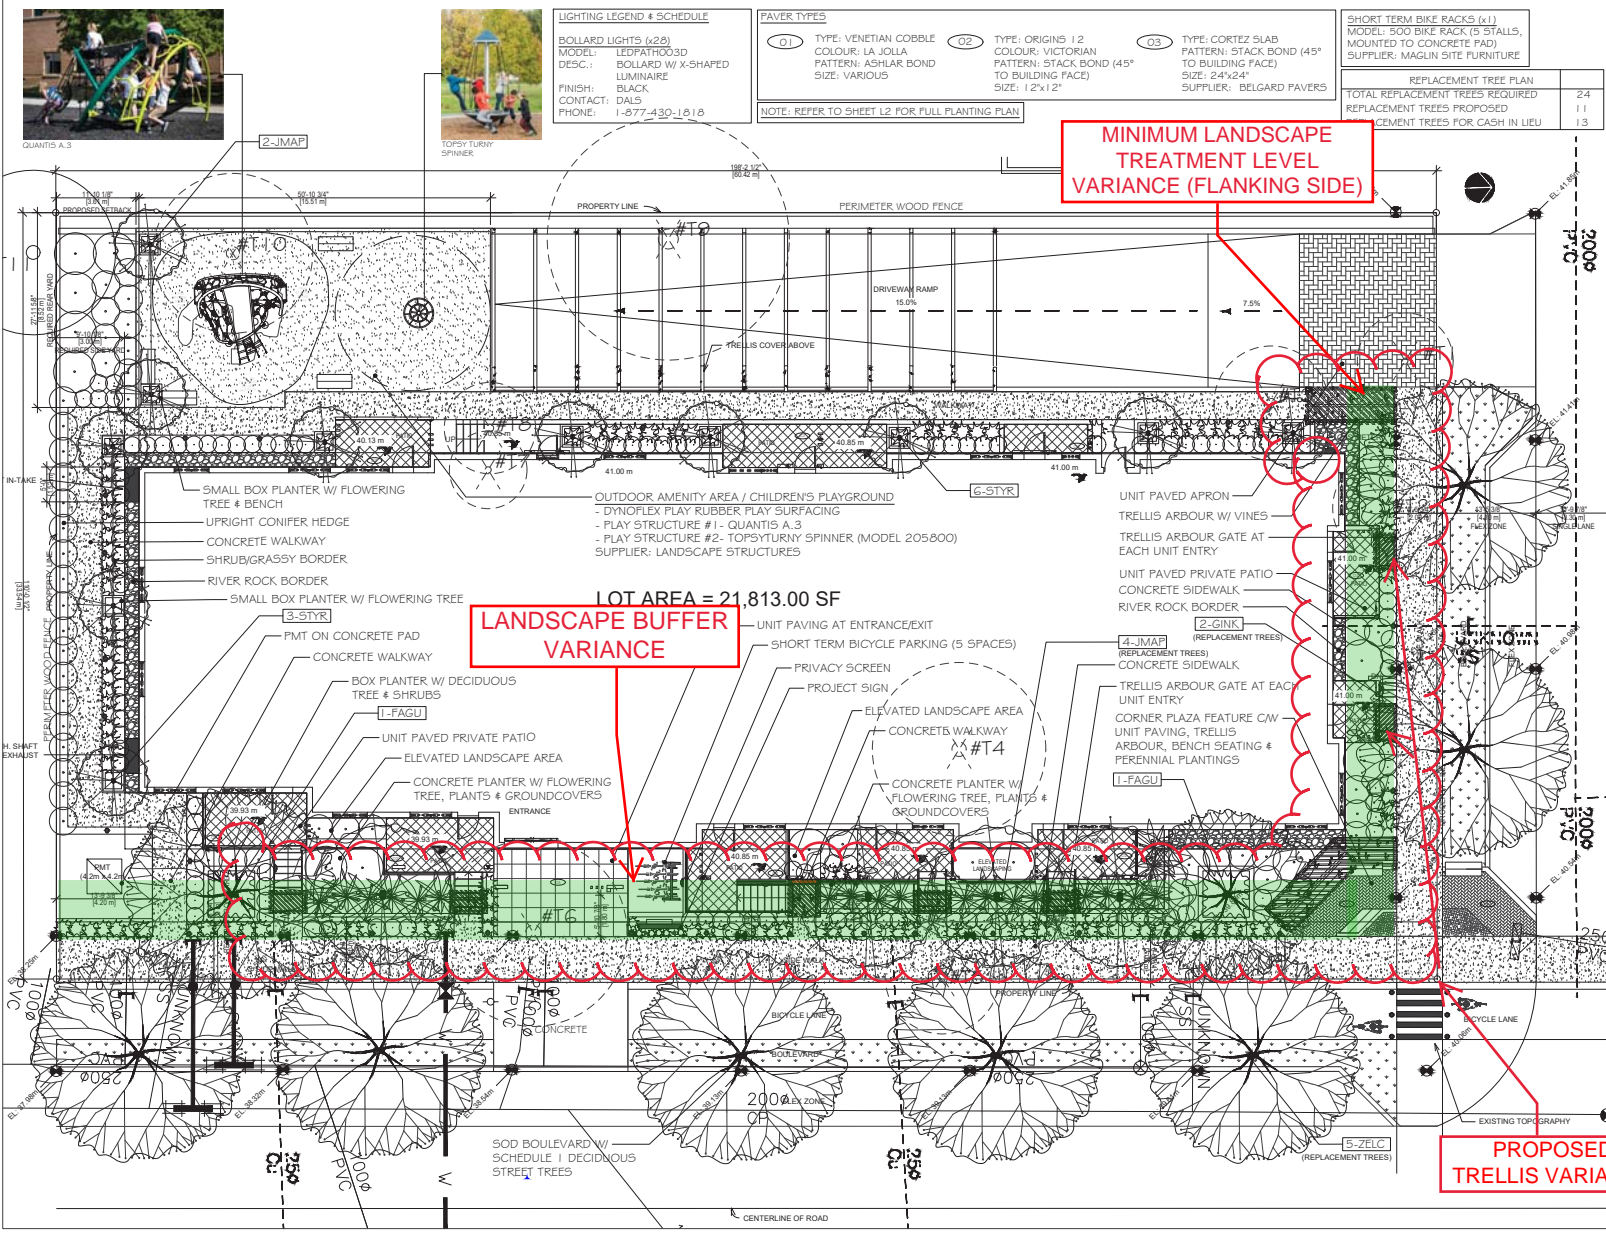

ATTACHMENT E LANDSCAPE PLANS AND DETAILS

PLANT LIST

SURFACE MATERIALS

CONCRETE WALKWAY	UNIT PAVEMENT (TYPE 1)	RIVER ROCK
SOD LAWN	UNIT PAVEMENT (TYPE 2A)	DYNOFLEX RUBBER SAFETY SURFACE

LIGHTING PLAN

BOLLARD LIGHT
STEP LIGHT
ACCENT LIGHT

Trees to be retained (circle with +)
Trees to be removed (circle with x)

305, 311, 315 HOLLY AVENUE
NANAIMO, BC

Note: Off-site frontage layout to be determined through detailed design review.

REV. DATE	NUMBER	DESCRIPTION
08-25-23	1	PRELIM. LANDSCAPE CONCEPT PLAN
08-11-23	2	ISSUED FOR DEVELOPMENT PERMIT
02-05-24	3	RE-ISSUED FOR DEVELOPMENT PERMIT
02-07-24	4	RE-ISSUED FOR DEVELOPMENT PERMIT

CLIENT: Kenmore Developers

DATE: FEBRUARY 7, 2024
SCALE: 1:100
LANDSCAPE CONCEPT PLAN

RECEIVED DP1320 2024-FEB-23

DRAWN BY: BFR/R

L1