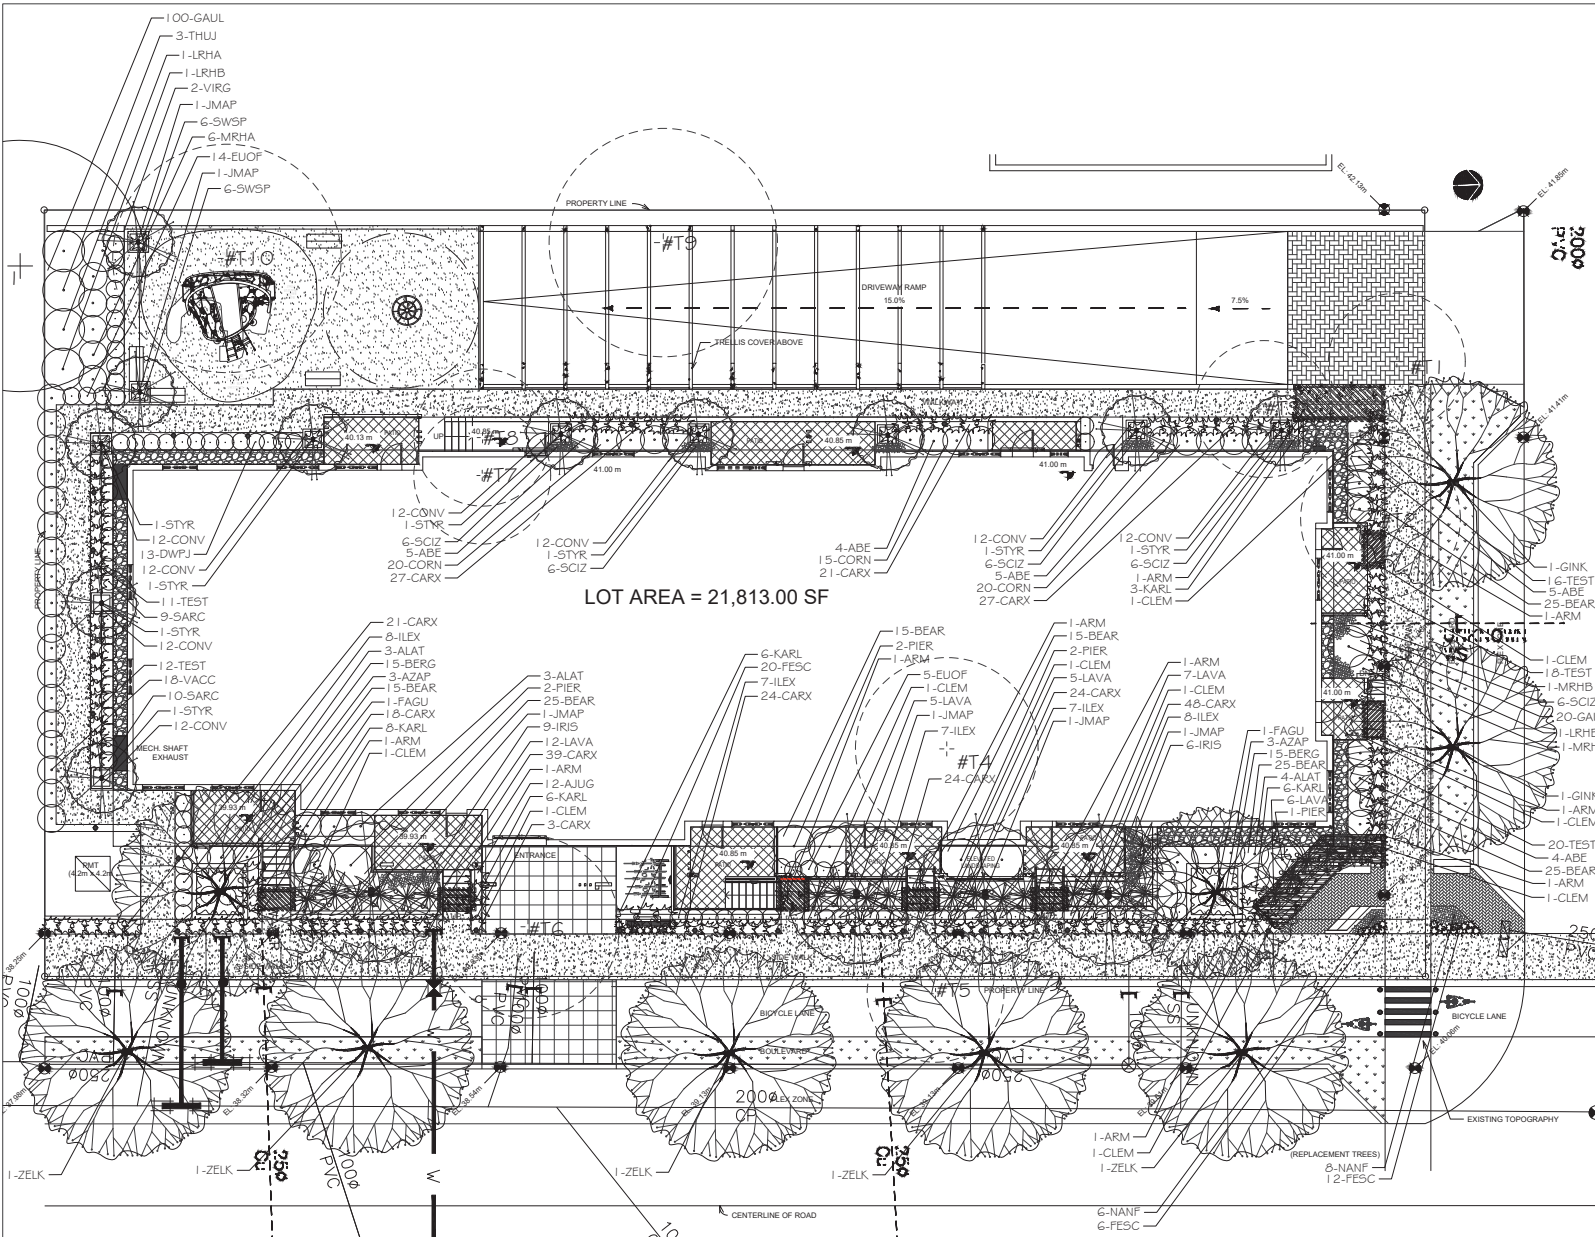

4★SITE
LANDSCAPE ARCHITECTURE
AND SITE PLANNING 250.508.7885

ARCH. STAMP

305, 311, 315 HOLLY AVENUE
NANAIMO, BC

CLIENT

Kenmore Developers

REV. DATE	NUMBER	DESCRIPTION
08-25-23	1	PRELIM. LANDSCAPE CONCEPT PLAN
09-11-23	2	ISSUED FOR DEVELOPMENT PERMIT
02-05-24	3	RE-ISSUED FOR DEVELOPMENT PERMIT
02-07-24	4	RE-ISSUED FOR DEVELOPMENT PERMIT

DATE: FEBRUARY 7, 2024

SCALE: 1:100

RECEIVED
2024-FEB-23
Curtain Planning

DRAWN BY: BF/RF

L2

LANDSCAPE CONCEPT PLAN