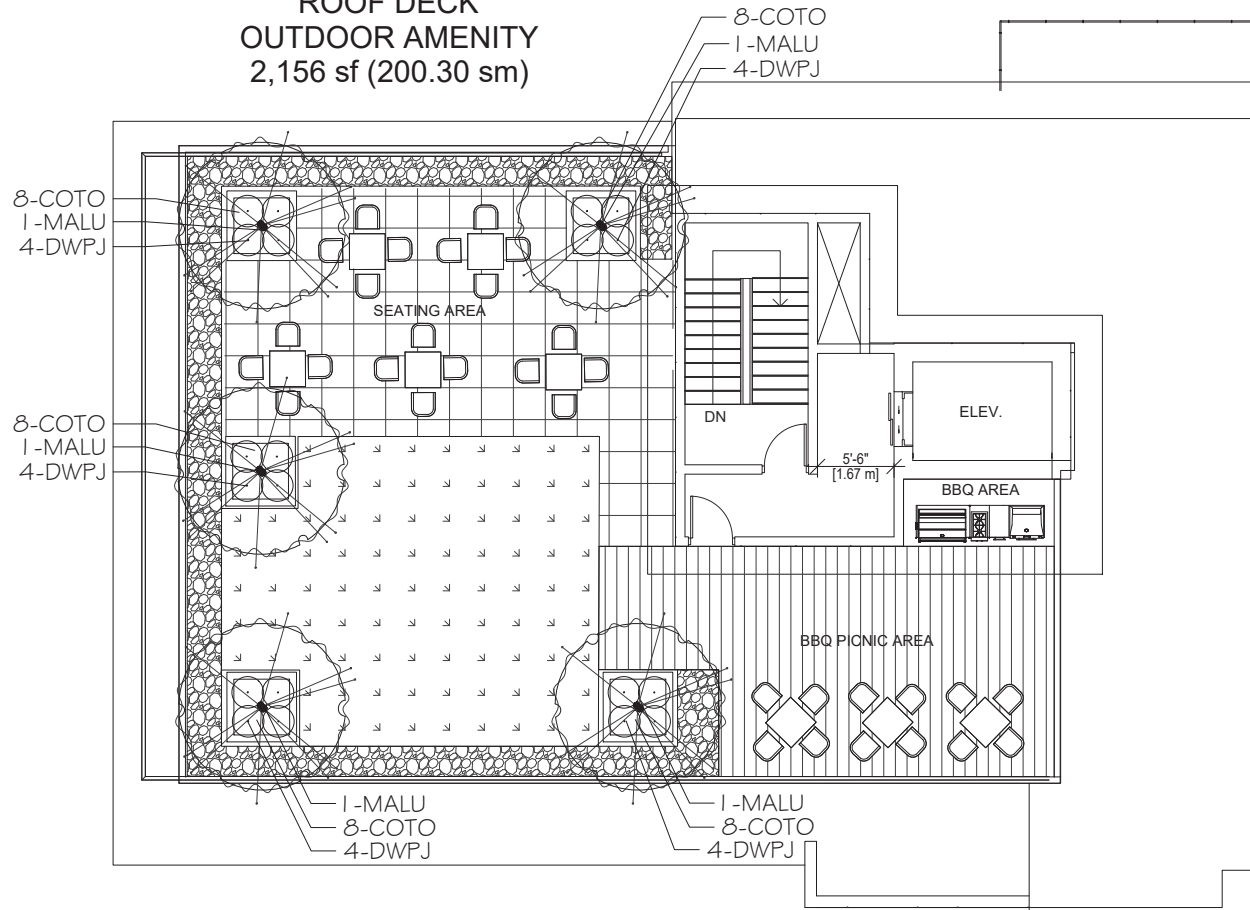

**ROOF DECK
OUTDOOR AMENITY**
2,156 sf (200.30 sm)

Plant List					
	Key	Quantity	Common Name	Latin Name	Size
<i>Small Trees</i>	MALU	5	Crabapple Tree	Malus var. 'Spring Snow'	5cm Cal.
<i>Small Shrubs</i>	DWPJ	20	Dwarf Piens	Piens japonica var. 'Debutante'	#1 Pot
<i>Ground Covers</i>	COTO	40	Trailing Cotteoneater	Cottoneaster dammen	#SP4 Pot

Notes: - All landscape work to conform with B.C.S.L.A. / B.C.N.T.A. standard specification.
- All areas to be irrigated with an automatic underground system.