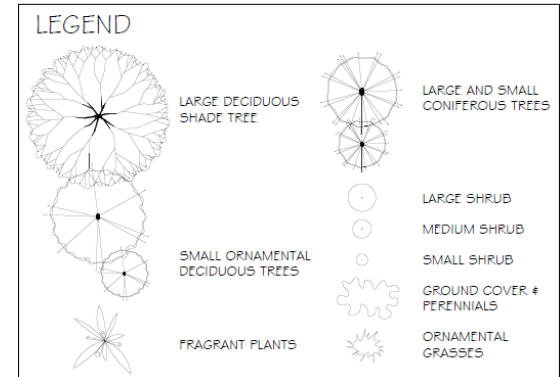

REV. DATE	NUMBER	DESCRIPTION
08-25-23	1	PRELIM. LANDSCAPE CONCEPT PLAN
09-11-23	2	ISSUED FOR DEVELOPMENT PERMIT
02-07-24	3	RE-ISSUED FOR DEVELOPMENT PERMIT