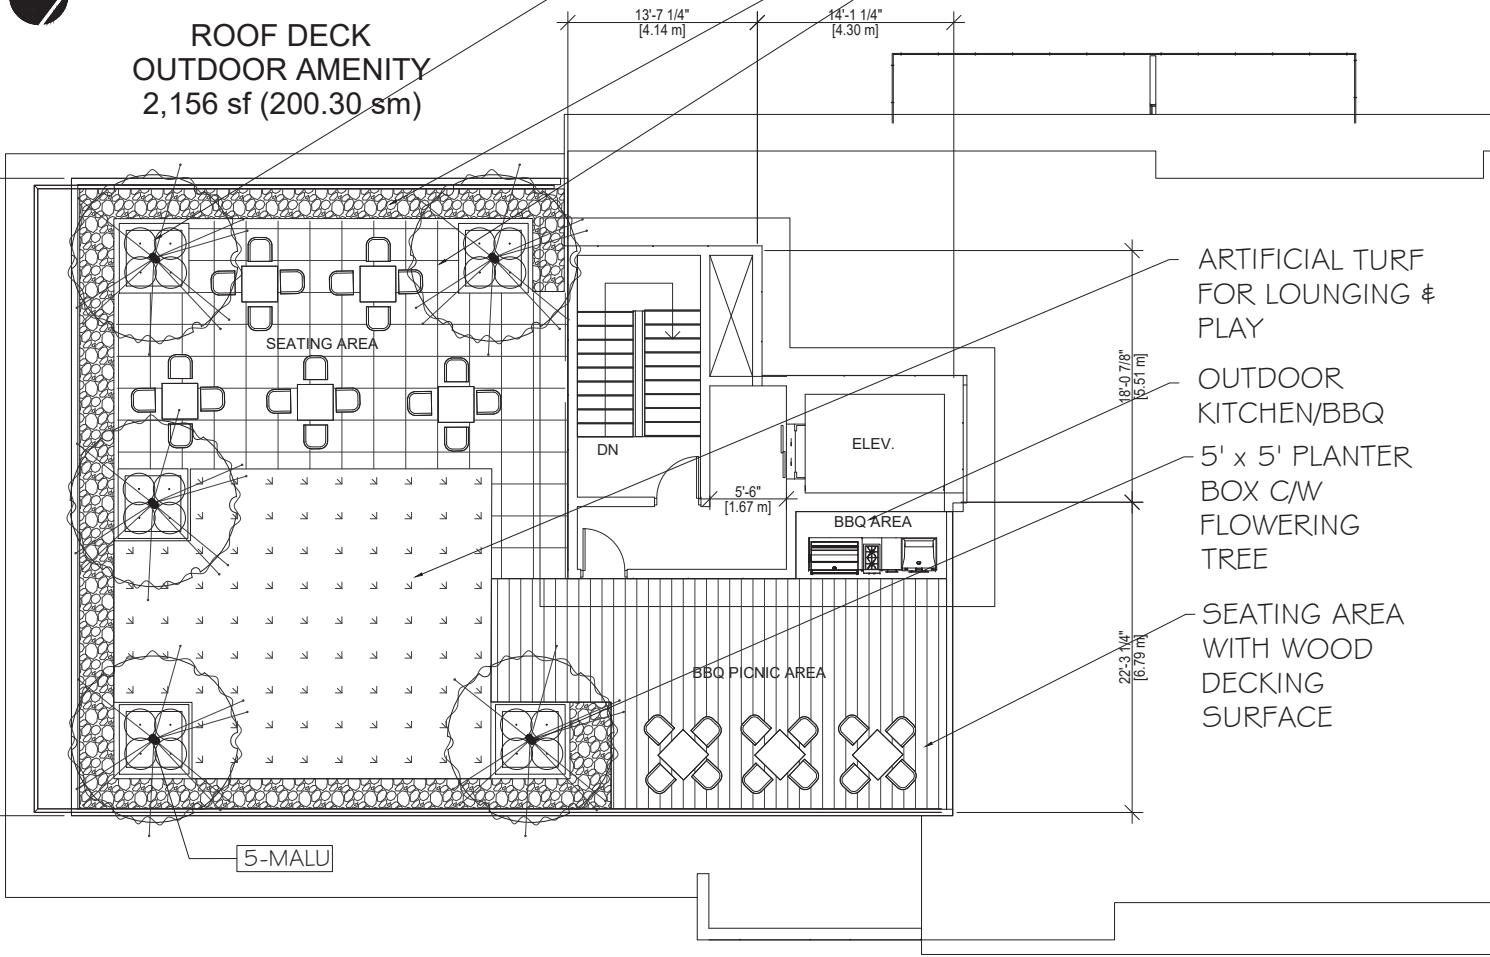

DATE: FEBRUARY 7, 2024

SCALE: 1:100

RECEIVED
2024-FEB-23
Curtain Planning

DRAWN BY: BF/RF

L2

LANDSCAPE CONCEPT PLAN

**ROOF DECK
OUTDOOR AMENITY**
2,156 sf (200.30 sm)

- 5' x 5' PLANTER BOX C/W FLOWERING TREE
- RIVER ROCK BORDER
- SPECIAL PAVING