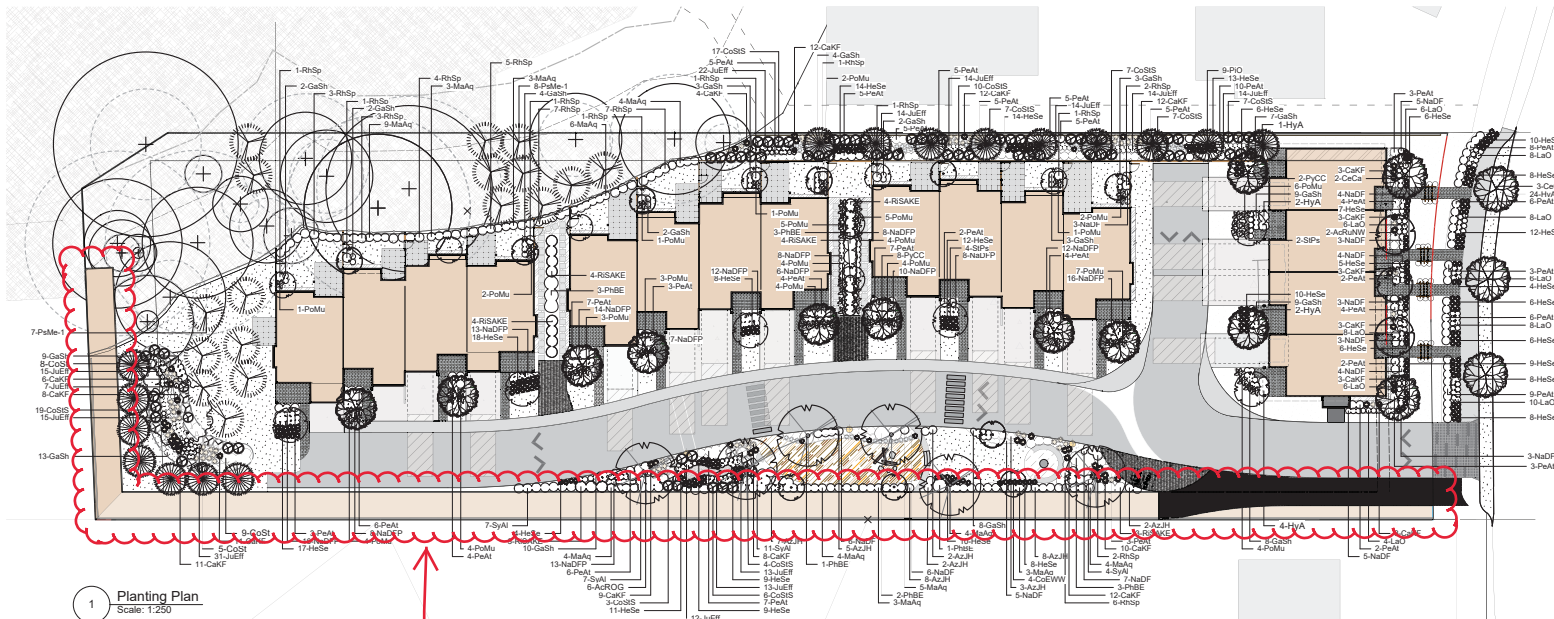

1 Planting Plan
Scale: 1:250

Proposed landscape buffer variance

2	Jan-12-24	Issued for DP
1	Nov-09-23	Issued for BP
REVISIONS		
#3-864 Queens Ave. Victoria B.C. V8T 1M5 Phone: (250) 598-0105		
PROJECT		
6004 Nelson Rd		
Nanaimo, BC		
TITLE		
Landscape		
Planting Plan		
SCALE	As shown	DRAWN AG CHECKED CW
PROJECT No.	2221	
DATE	Nov 9th, 23	L2 of 2 SHEET