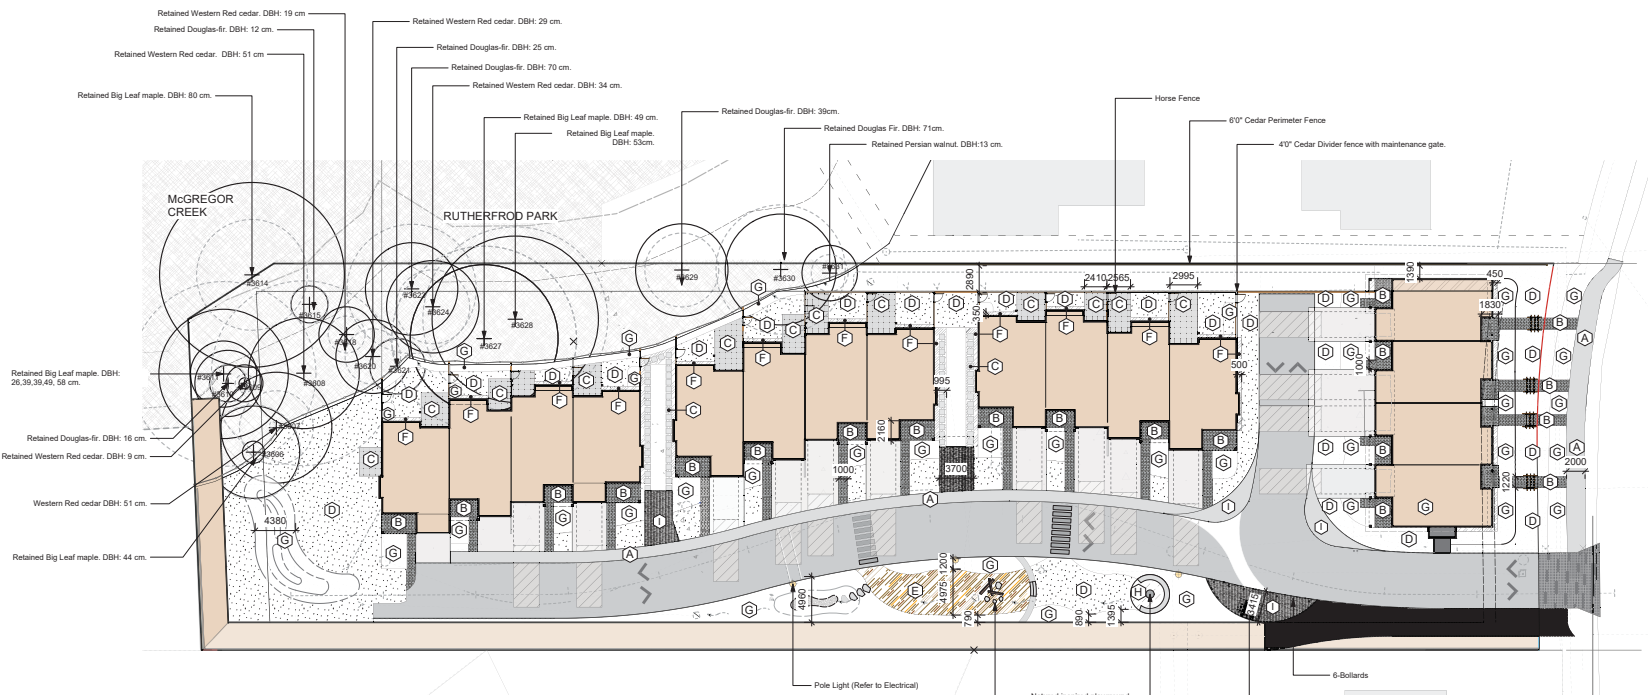

ATTACHMENT G LANDSCAPE PLAN AND DETAILS

NO.	DATE	DESCRIPTION
2	Jan-12-24	Issued for DP
1	Nov-09-23	Issued for BP

REVISIONS

LADR LANDSCAPE ARCHITECTS
#3-864 Queens Ave. Victoria B.C. V8T 1M5
Phone: (250) 598-0105

PROJECT

6004 Nelson Rd
Nanaimo, BC

TITLE

Landscape
Materials and Layout

RECEIVED
DP1294
2024-JAN-15

SCALE As shown **DRAWN** AG **CHECKED** CW

PROJECT No. 2221

DATE Nov 9th, 23 **L1 of 2**
SHEET