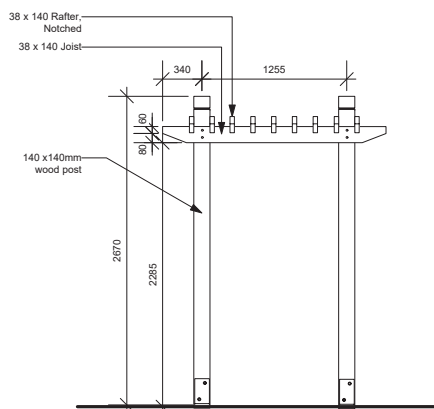

3 Entry Trellis - Typical Elevation
Scale: 1:20