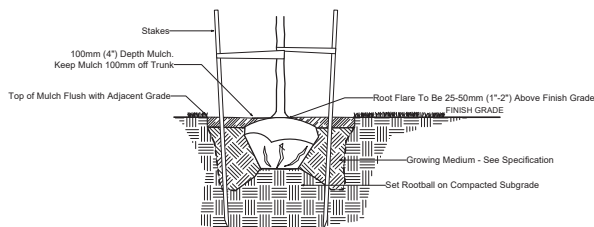

Trees				
ID	Quantity	Botanical Name	Common Name	Size
AcCl-1	8	Acer circinatum	Vine Maple	2M HL
AcRuNW	2	Acer rubrum 'New World'	New World Red Maple	6cm cal.
AcROG	6	Acer rubrum 'October Glory'	October Glory Red Maple	6cm cal.
CoCa	2	Cercis canadensis	Eastern Redbud	6cm cal.
CoEWW	12	Cornus 'Eddie's White Wonder'	Eddie's White Wonder Dogwood	5cm cal.
PID	16	Picea omorika	Serbian Spruce	2.5m ht.
Palle-1	17	Pseudotsuga menziesii	Douglas Fir	2.5m ht.
PyCC	10	Pyrus calleryana 'Chanticleer'	Callery Pear	5cm cal.
SPs	6	Stewartia pseudocamelia	Japanese Stewartia	5cm cal.
Large Shrubs				
ID	Quantity	Botanical Name	Common Name	Size
HyA	9	Hydrangea arborescens 'Annabelle'	Annabelle Hydrangea	#7 pot
MaAq	50	Mahoea aquifolium	Tall Oregon Grape	#5 pot
PhBE	13	Philadelphus 'Belle Etoile'	Belle Etoile Mock Orange	#7 pot
Medium Shrubs				
ID	Quantity	Botanical Name	Common Name	Size
AzJH	37	Azalea japonica 'Herbert'	Herbert Evergreen Azalea	#3 pot
CaKF	6	Calamagrostis x acutiflora 'Karl Foerster'	Karl Foerster Feather Reed Grass	#1 pot
Small Shrubs				
ID	Quantity	Botanical Name	Common Name	Size
GasH	95	Gaulltheria shallon	Salal	#1 pot
LaO	70	Lavandula officinalis	English Lavender	#1 pot
NaDF	212	Nandina domestica 'Fire Power'	Fire Power Heavenly Bamboo	#1 pot
Perennials, Annuals and Ferns				
ID	Quantity	Botanical Name	Common Name	Size
CaKF	127	Calamagrostis x acutiflora 'Karl Foerster'	Karl Foerster Feather Reed Grass	#1 pot
FeCl	101	Festuca glauca	Common Blue Fescue	#1 pot
HeSe	258	Helictotriton perennans	Blue Tat Grass	#1 pot
JuEff	198	Juncus effusus	Common Rush	#1 pot
PeAt	158	Perovskia atriplicifolia	Russian Sage	#1 pot
PoMu	67	Polystichum murinum	Sword Fern	#1 pot
Vines				
ID	Quantity	Botanical Name	Common Name	Size
HyAnPe	24	Hydrangea anomala petiolaris	Climbing Hydrangea	#1 pot

2 Planting Detail-Typical Tree Planting
Scale: 1:25