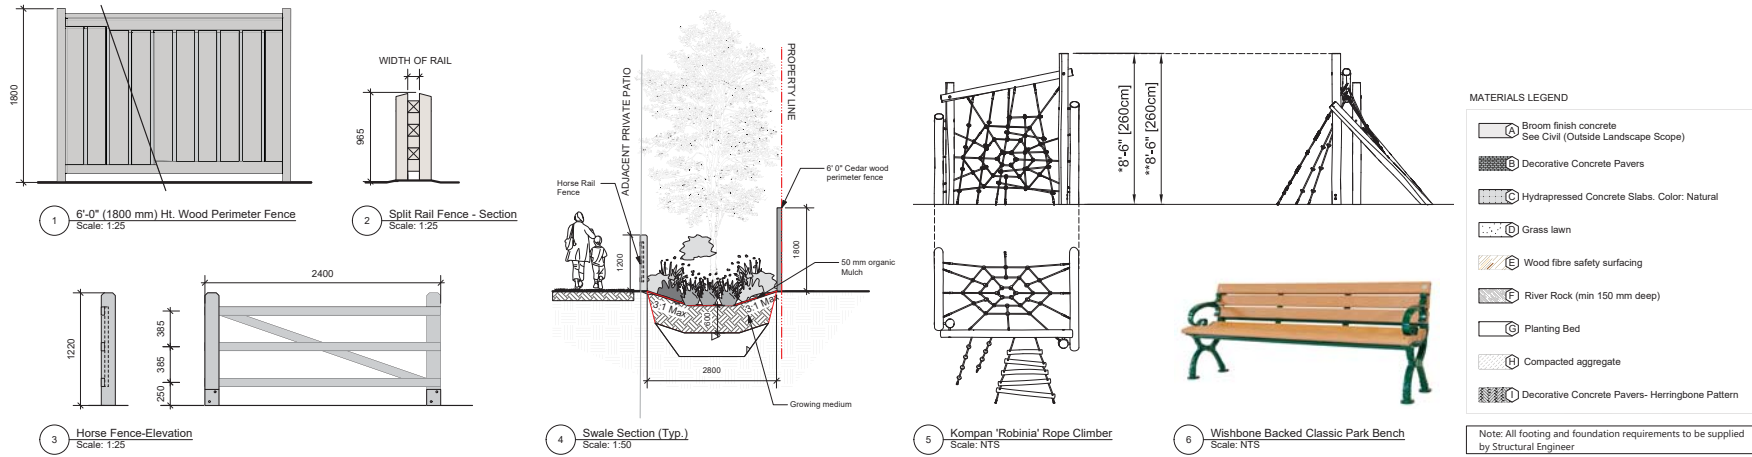

ATTACHMENT G LANDSCAPE PLAN AND DETAILS

NO.	DATE	DESCRIPTION
2	Jan-12-24	Issued for DP
1	Nov-09-23	Issued for BP

REVISIONS

LADR LANDSCAPE ARCHITECTS
#3-864 Queens Ave. Victoria B.C. V8T 1M5
Phone: (250) 598-0105

PROJECT

6004 Nelson Rd
Nanaimo, BC

TITLE

Landscape
Materials and Layout

RECEIVED
DP1294
2024-JAN-15

SCALE As shown **DRAWN** AG **CHECKED** CW

PROJECT No. 2221

DATE Nov 9th, 23 **L1 of 2**
SHEET