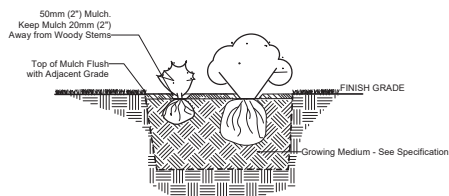

3 Planting Detail- Typical Shrub Planting
Scale: 1:25