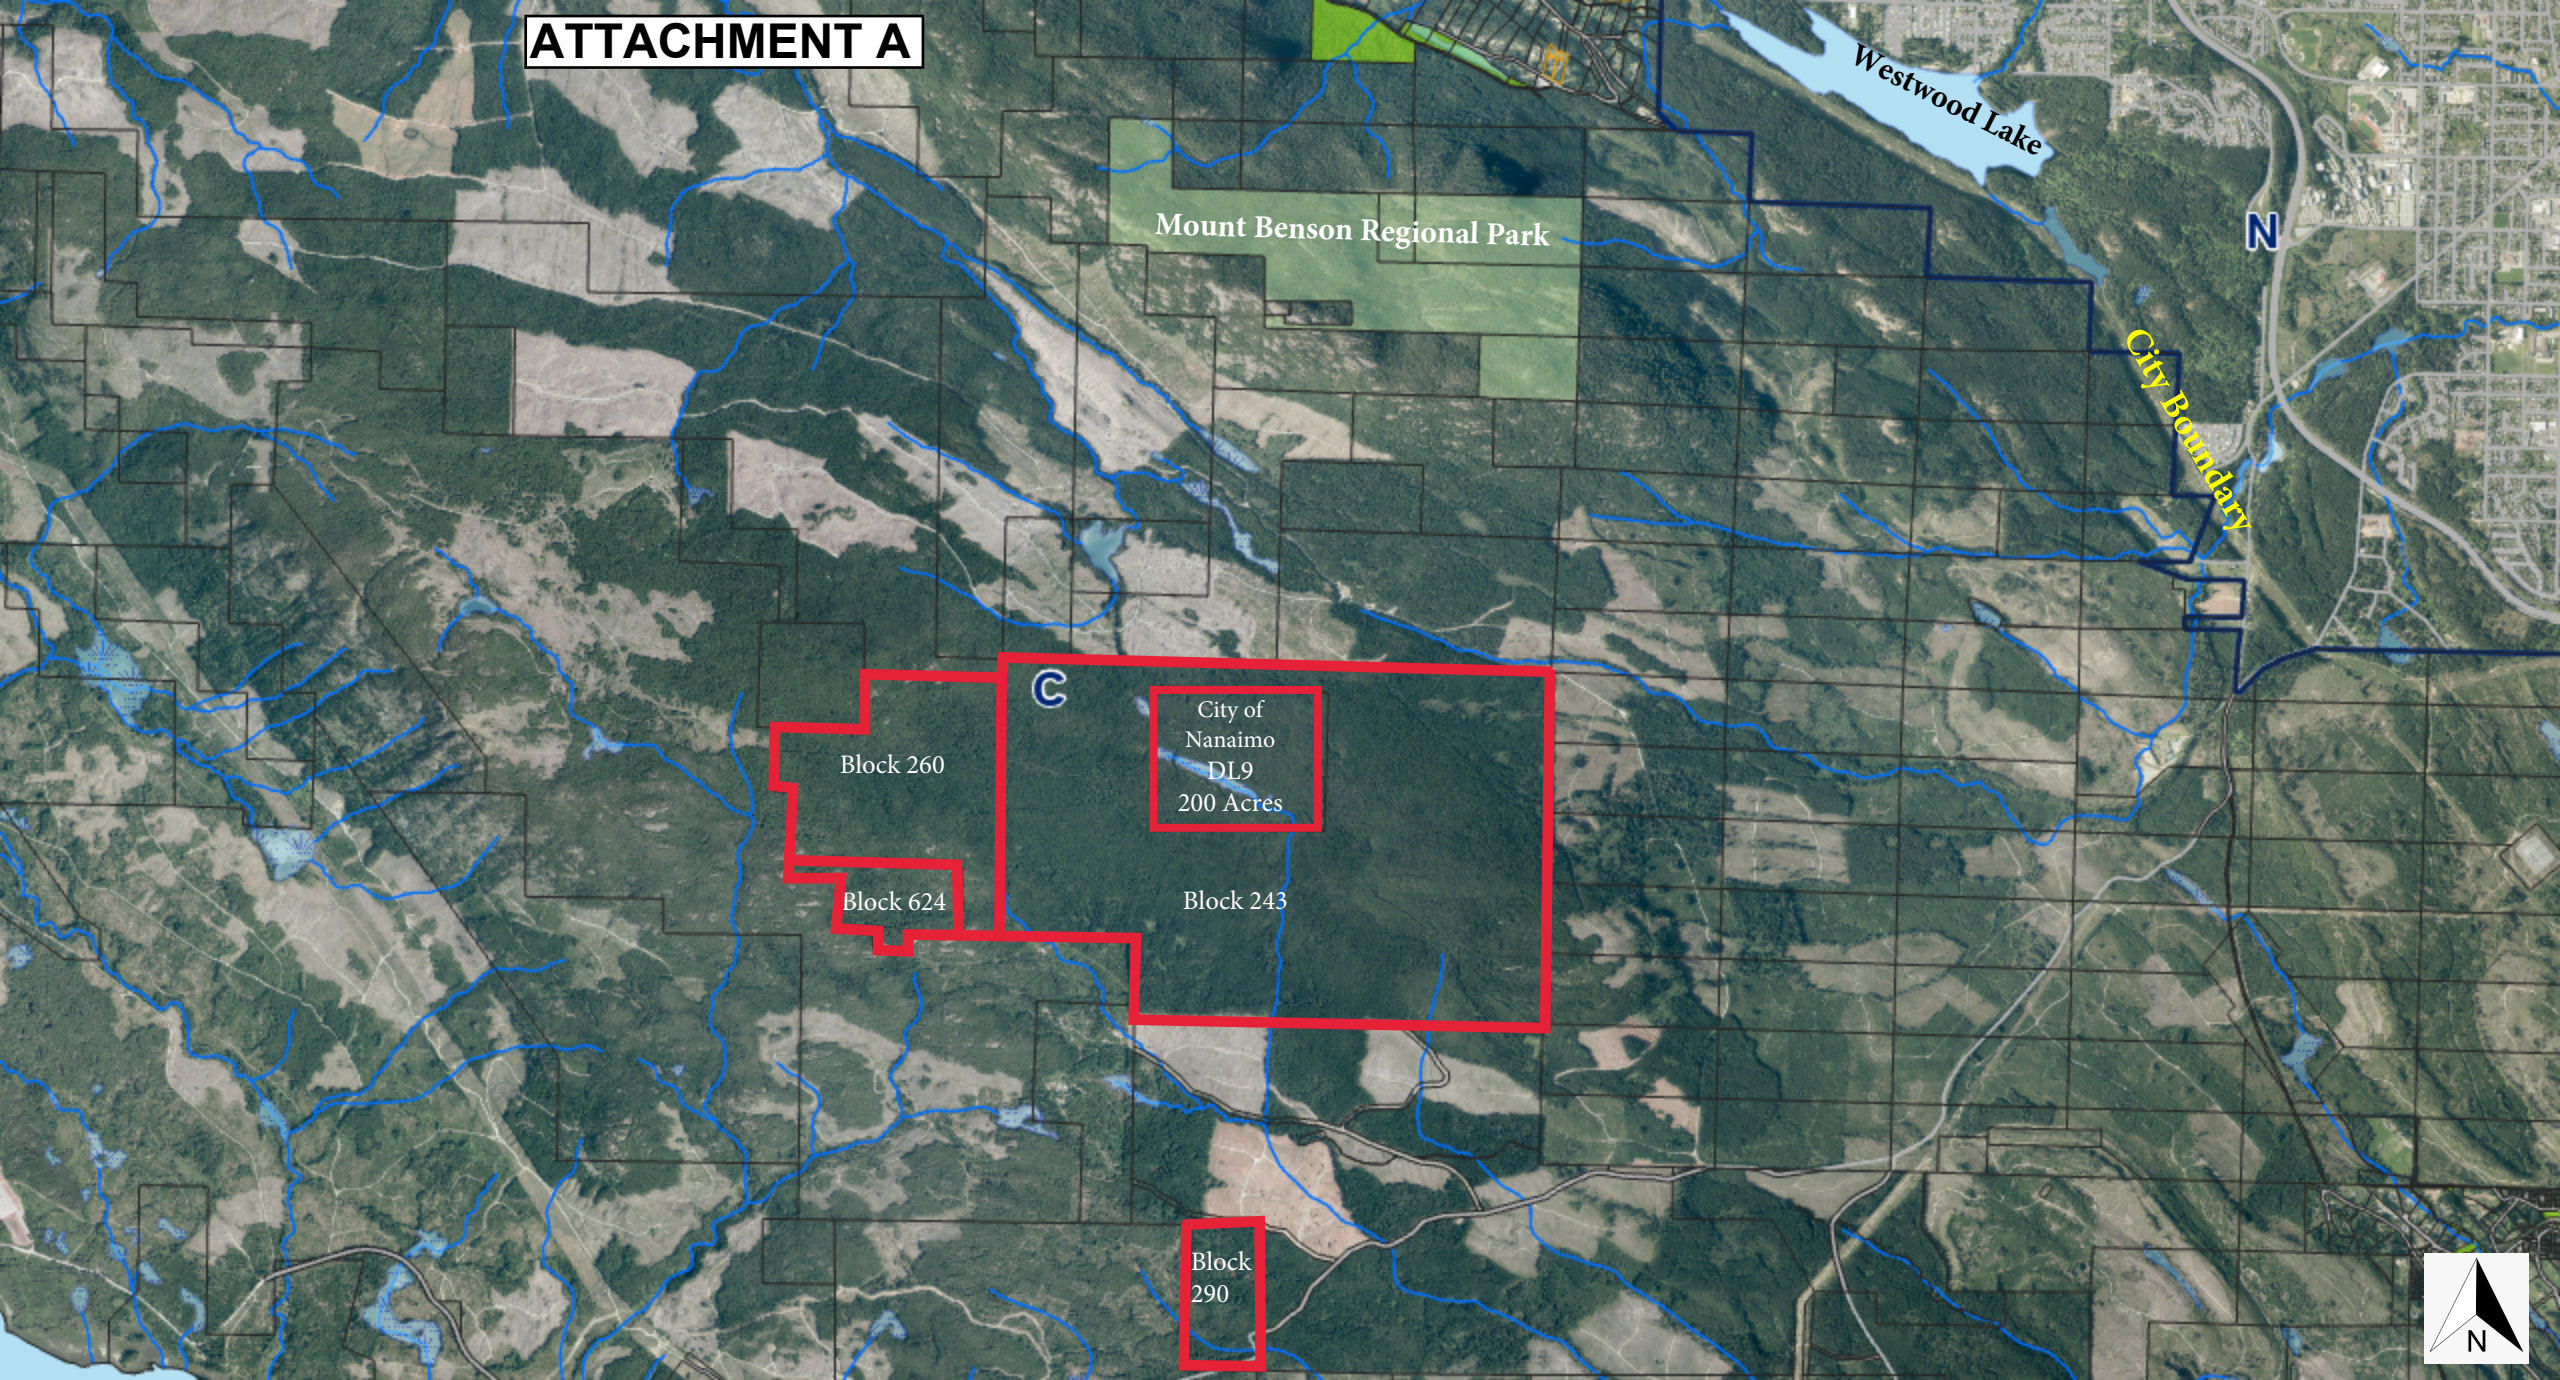

ATTACHMENT A

Mount Benson Regional Park

Westwood Lake

N

City Boundary

C

City of
Nanaimo
DL9
200 Acres

Block 260

Block 624

Block 243

Block
290