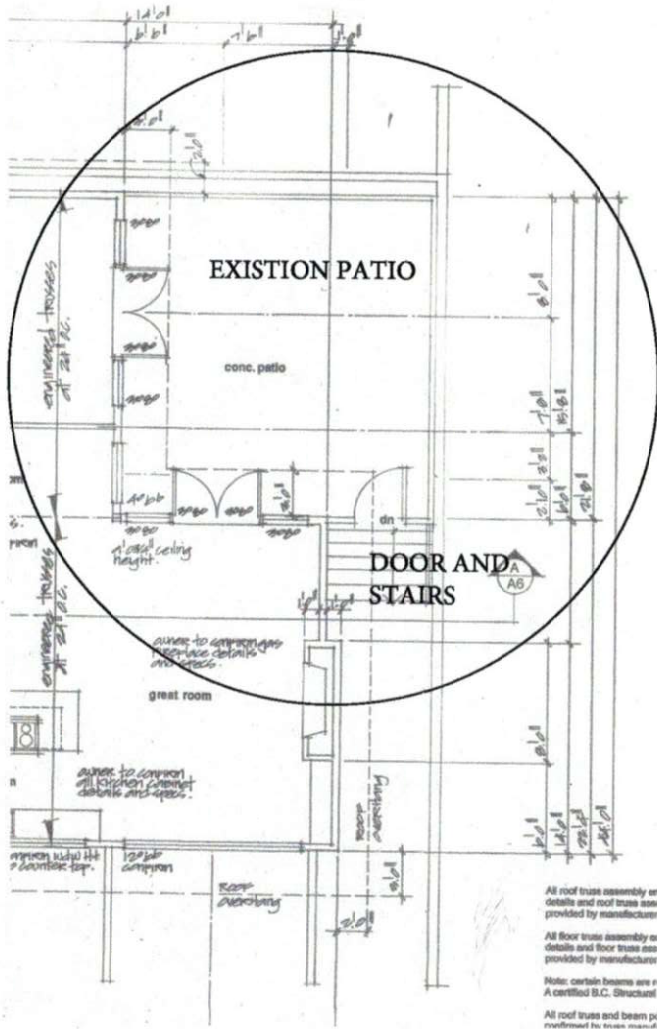

# ATTACHMENT C SITE PLAN

PATIO AREA LOCATION ON PERMIT DRAWINGS

REVISIONS - PATIO PRIVACY FENCE WALL AND  
PLANTER INSTALLATION C/W SECURITY GUARD

RECEIVED  
DP1303  
2023-AUG-29  
Current Planning