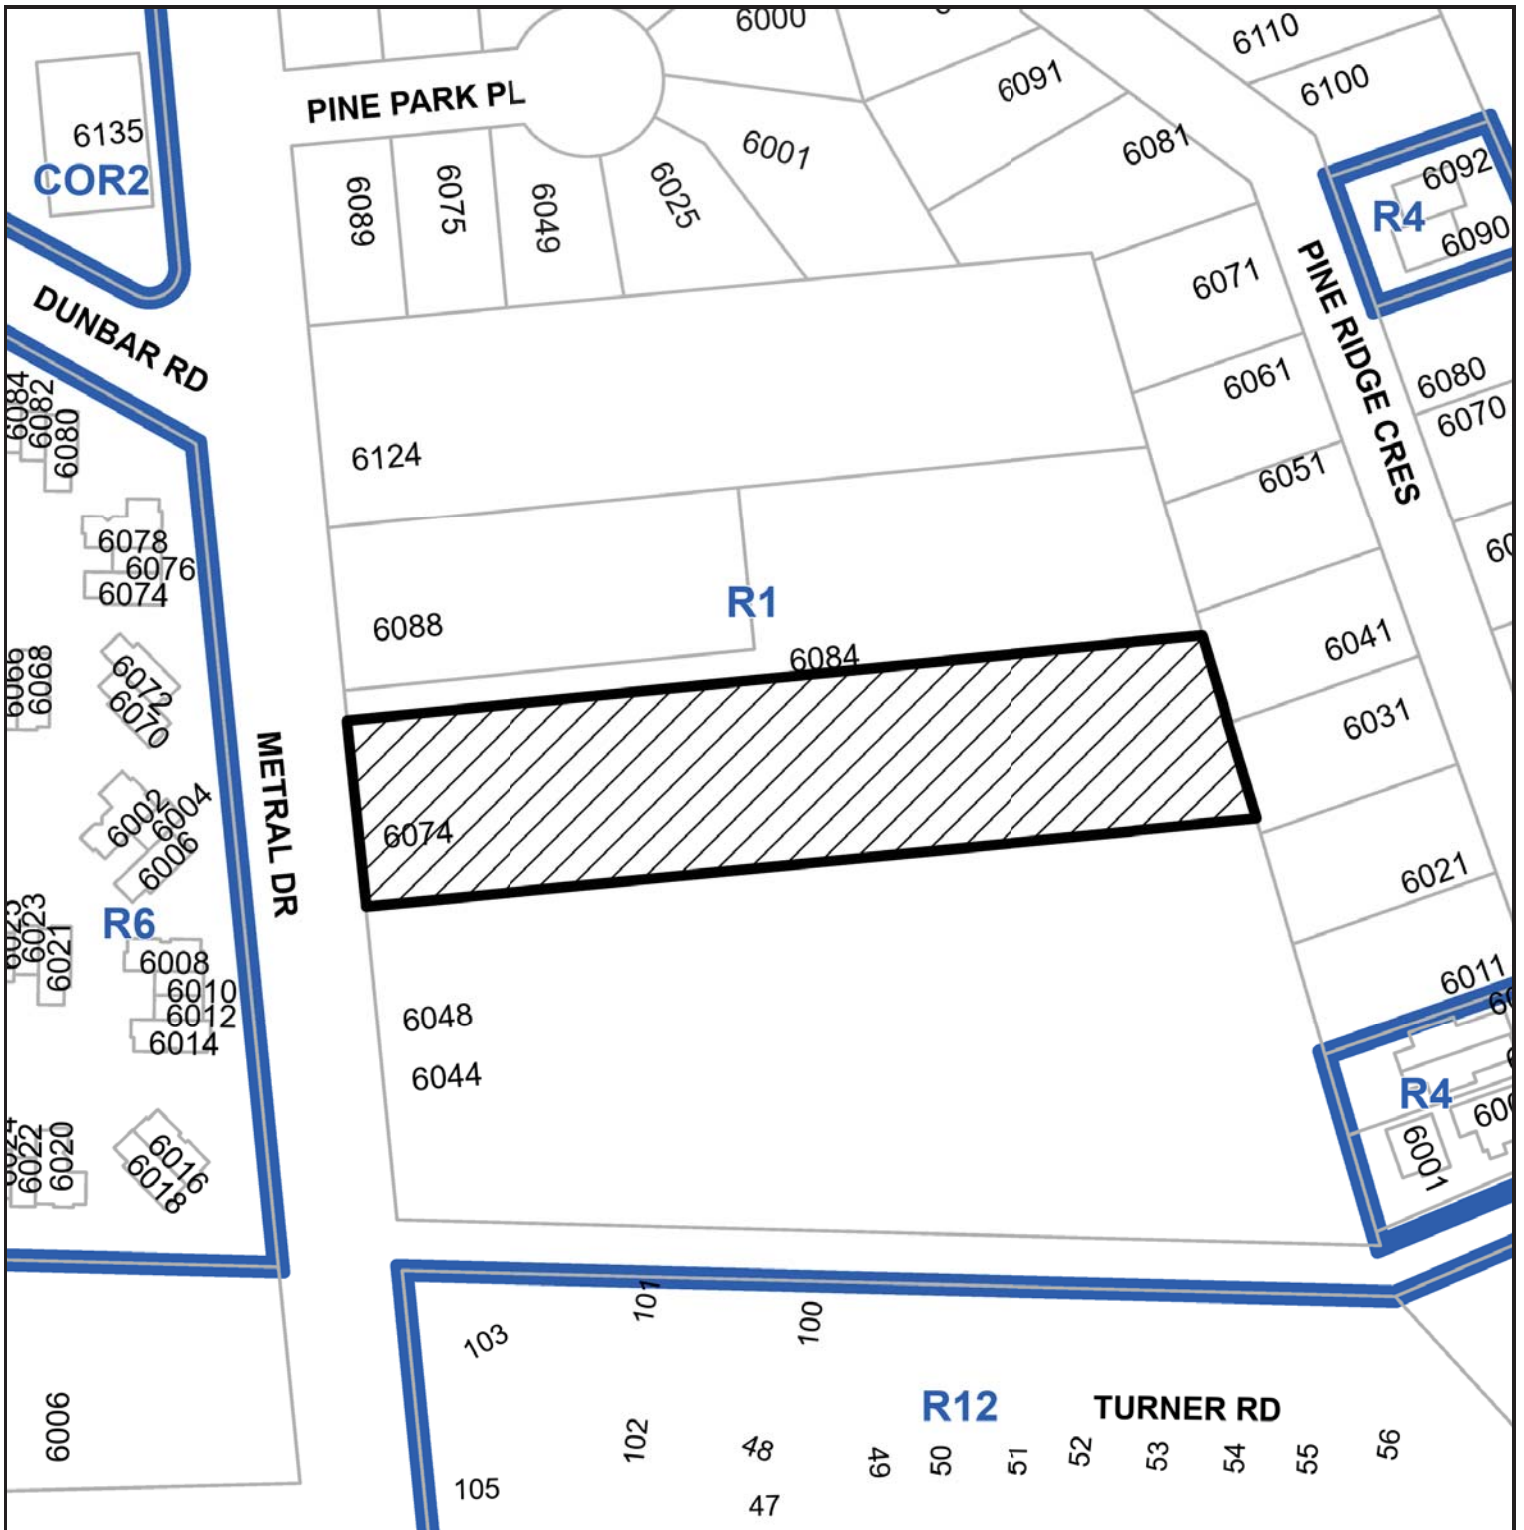

ATTACHMENT A SUBJECT PROPERTY MAP

6074 METRAL DRIVE