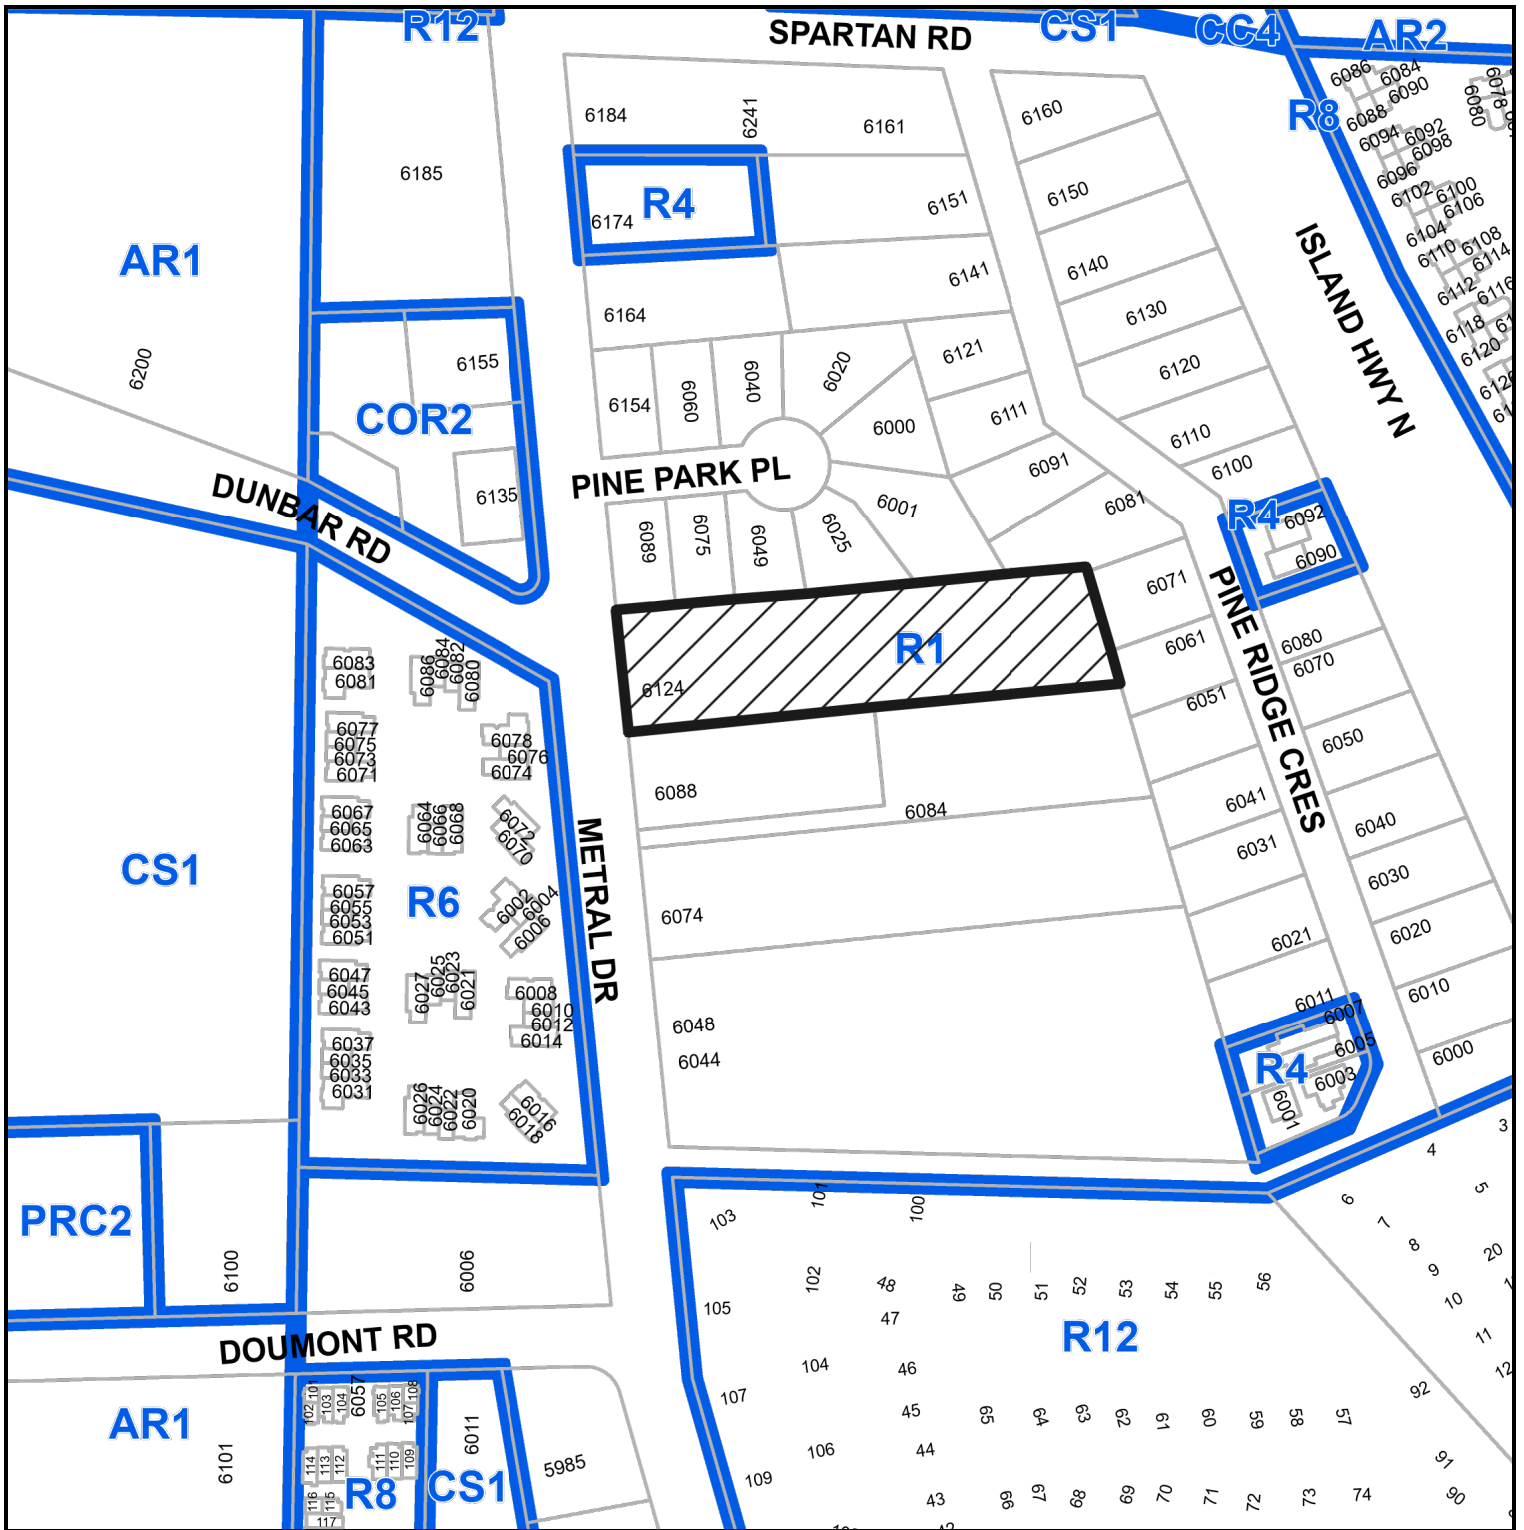

ATTACHMENT A SUBJECT PROPERTY MAP

6124 Metral Drive