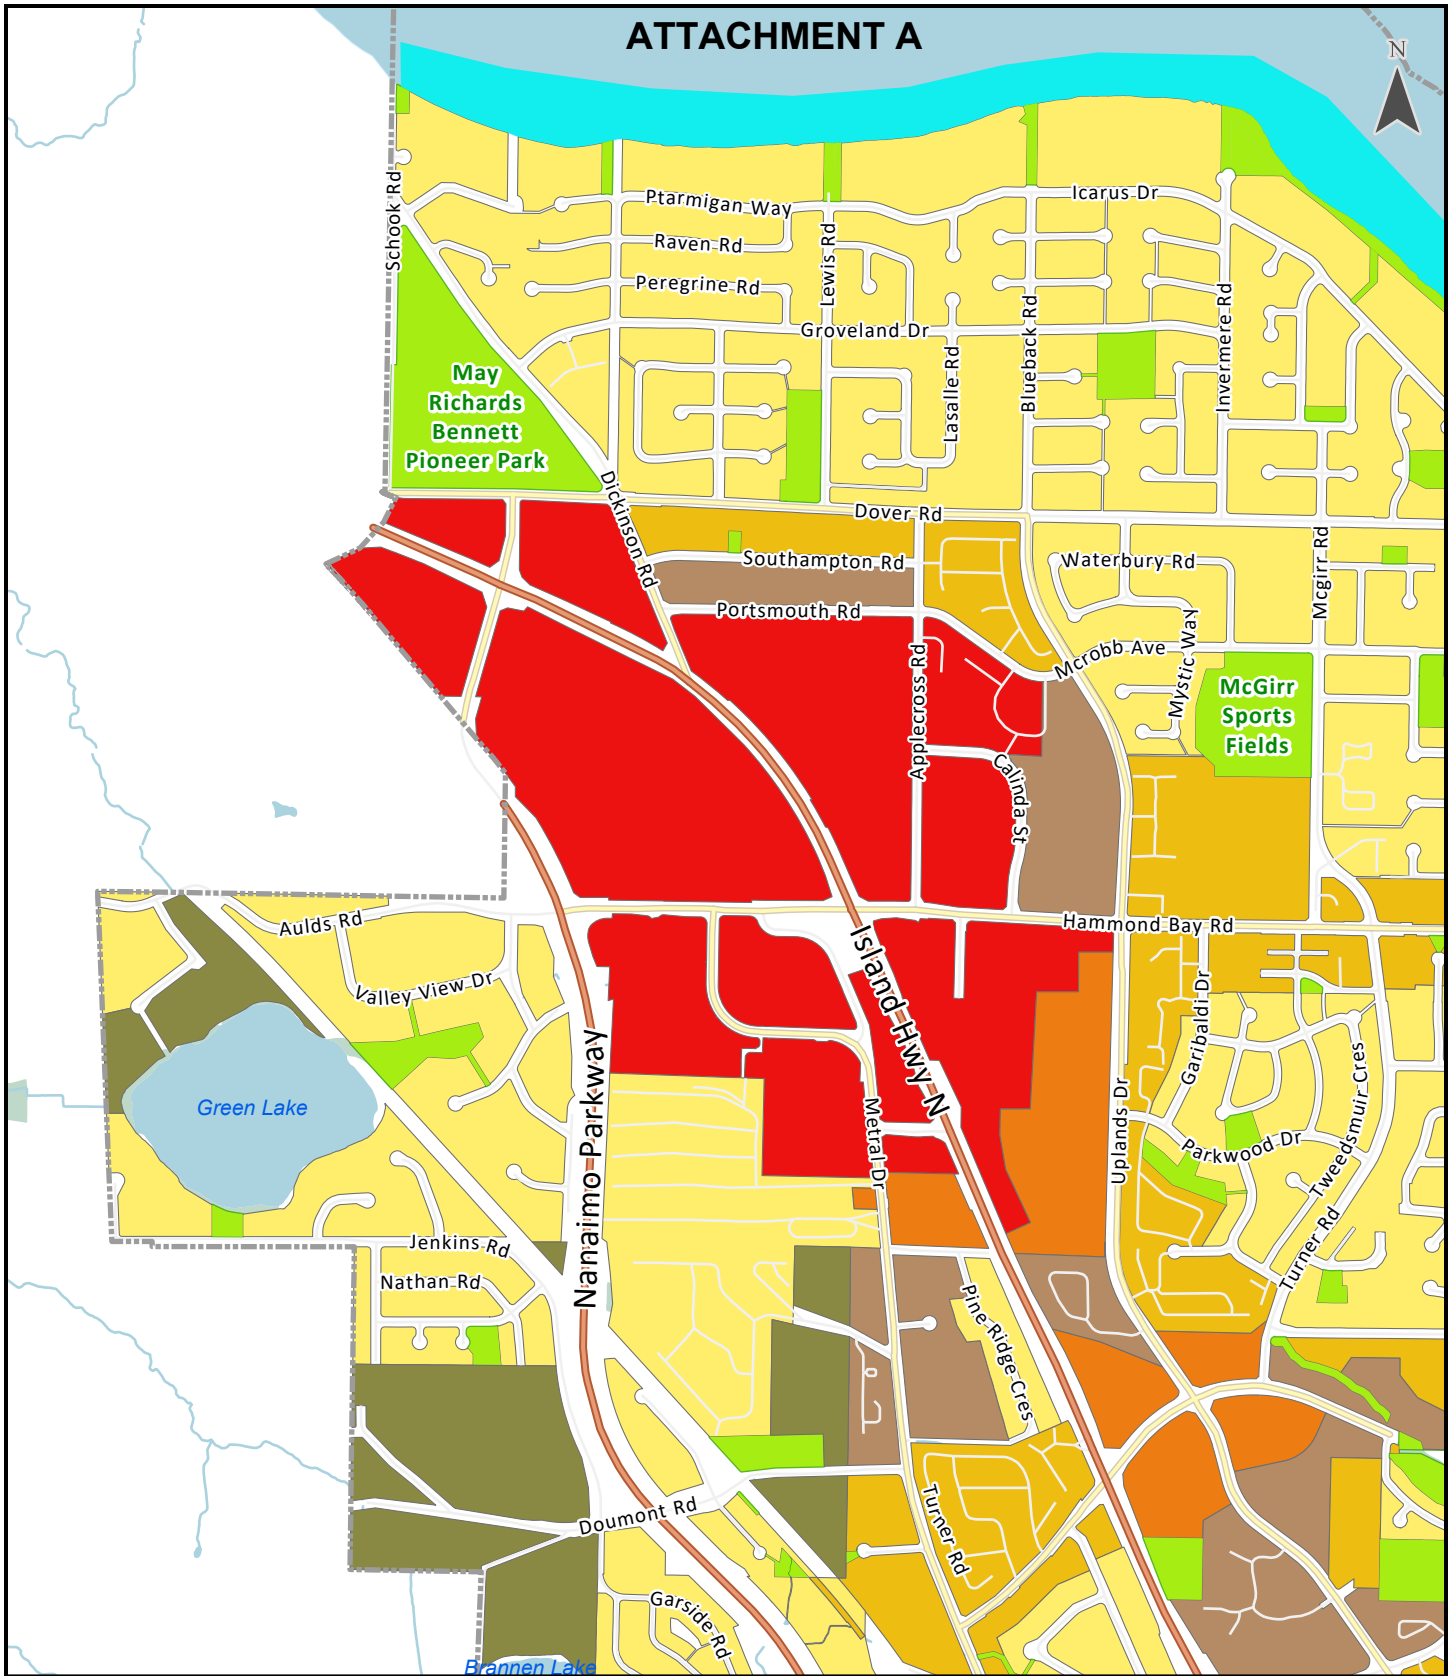

ATTACHMENT A

City of Nanaimo
 Woodgrove
 Secondary Urban Centre

Legend

Future Land Use Designation

- Secondary Urban Centre
- Mixed-Use Corridor
- Residential Corridor
- Neighbourhood
- Waterfront
- Park & Open Spaces
- Resource Management