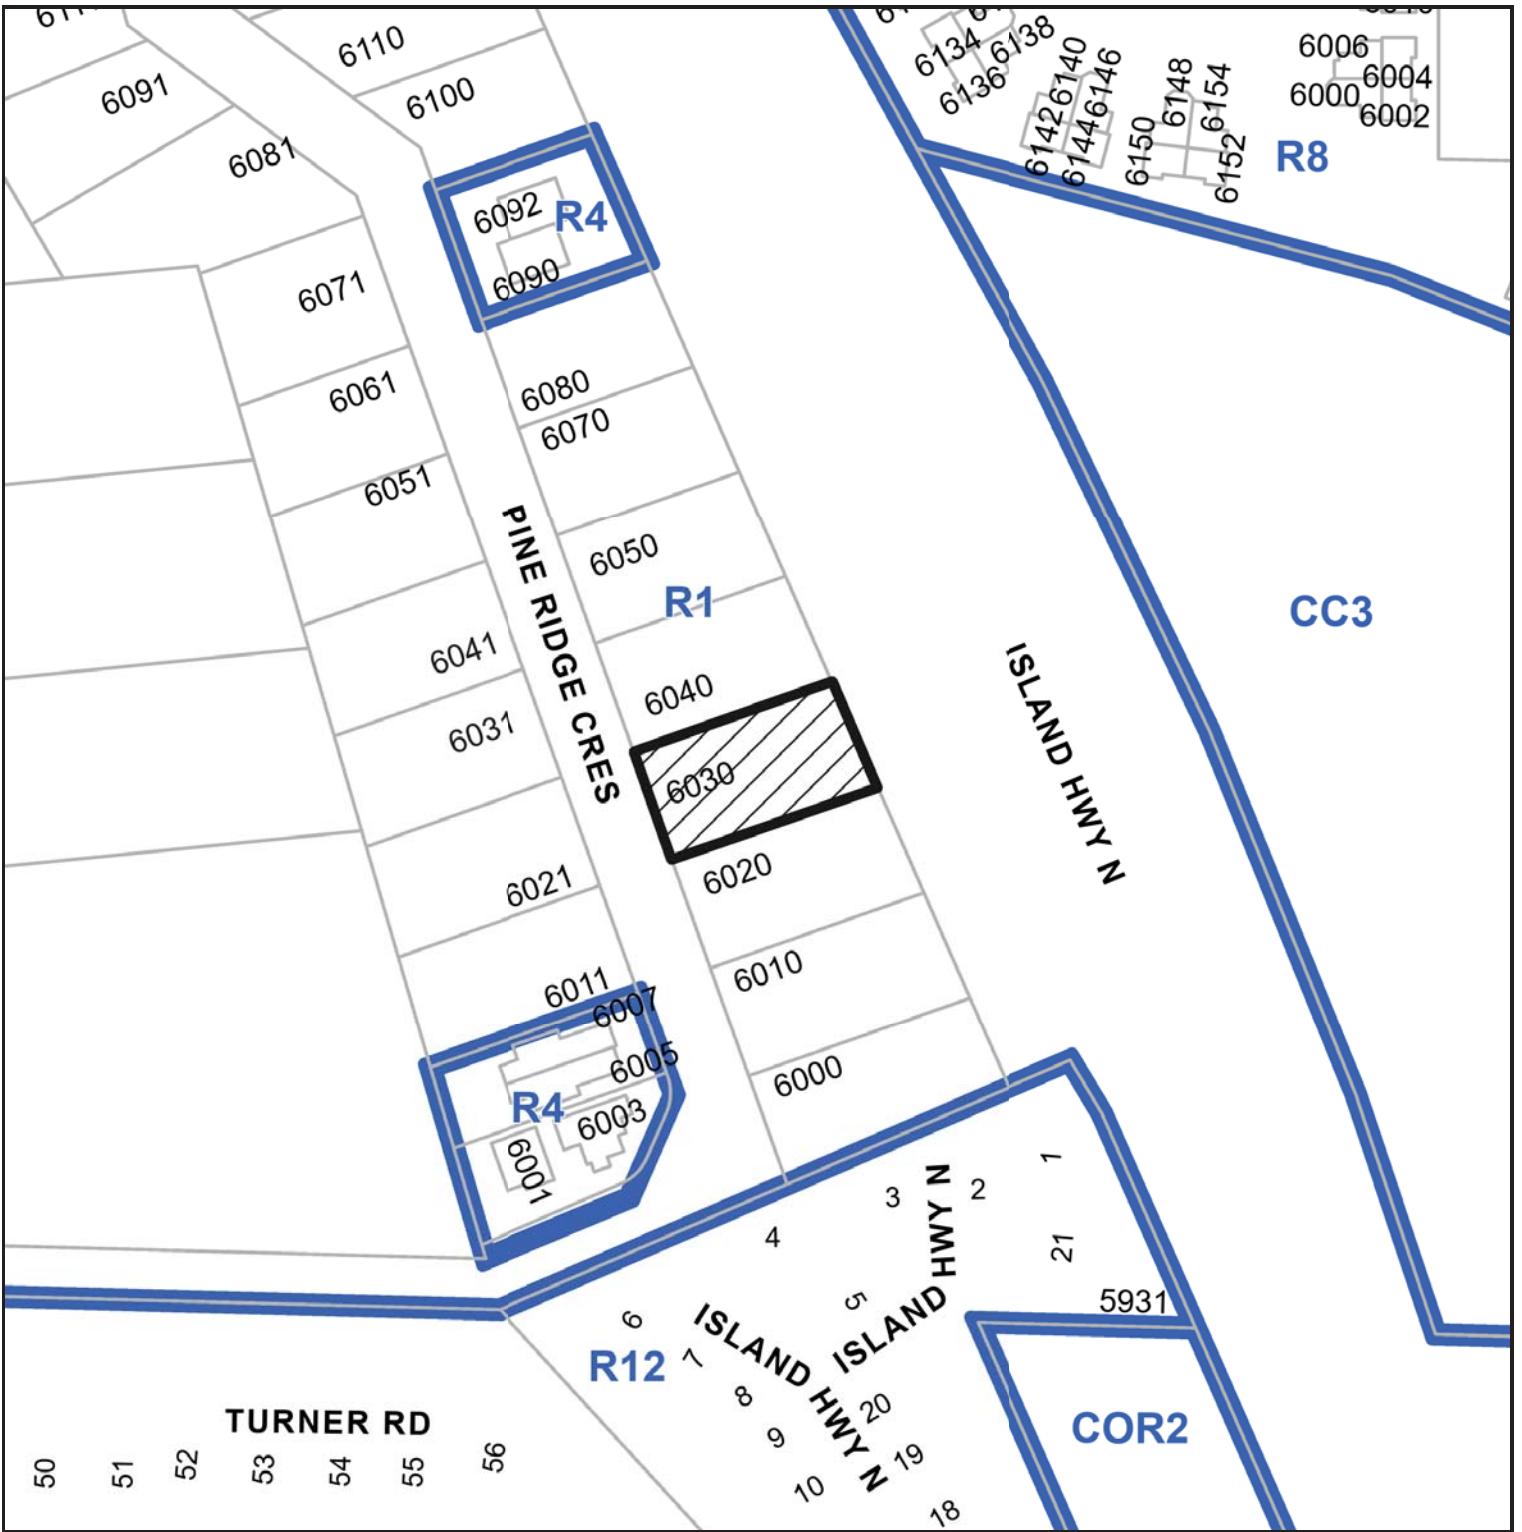

ATTACHMENT A SUBJECT PROPERTY MAP

6030 PINE RIDGE CRESCENT