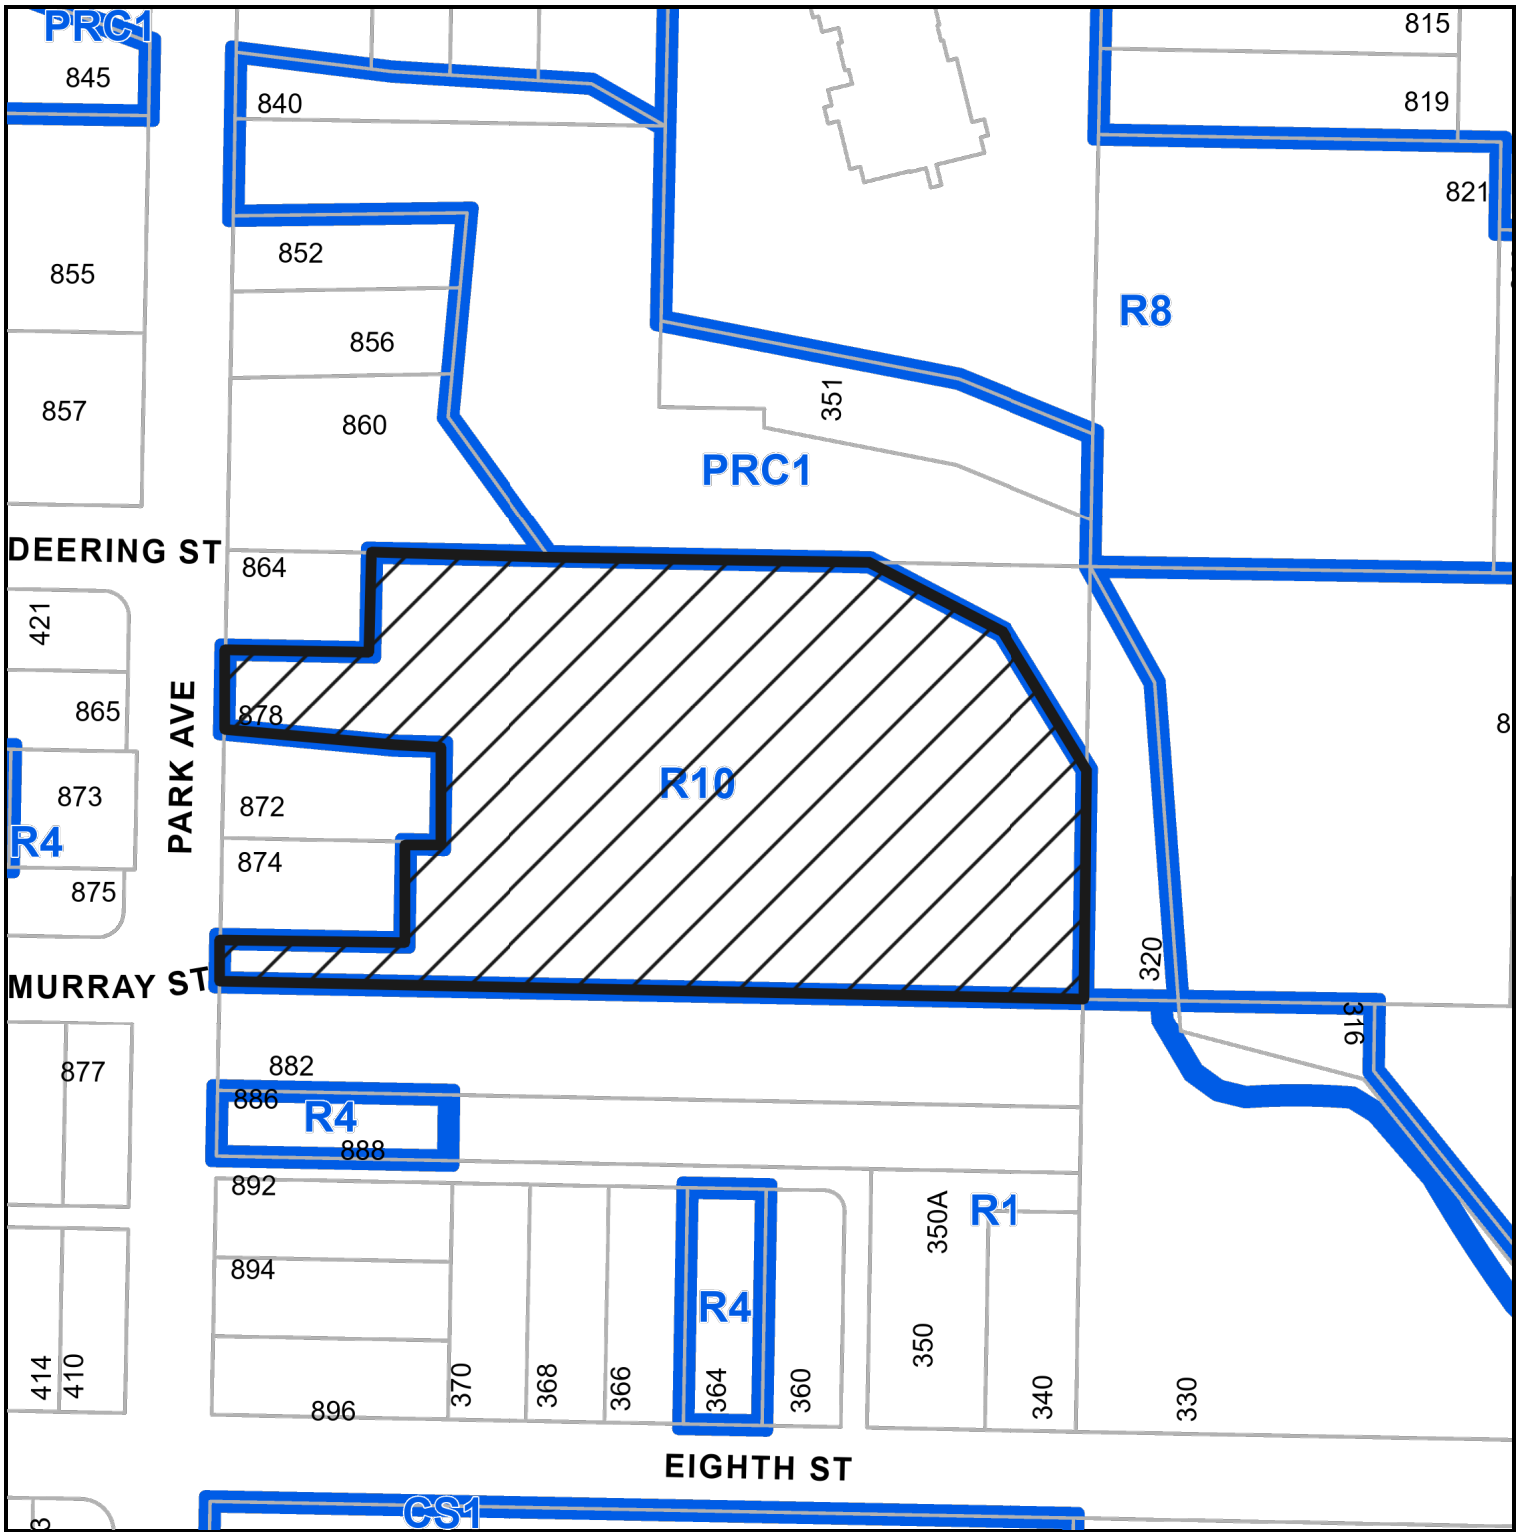

ATTACHMENT A SUBJECT PROPERTY MAP

878 PARK AVENUE