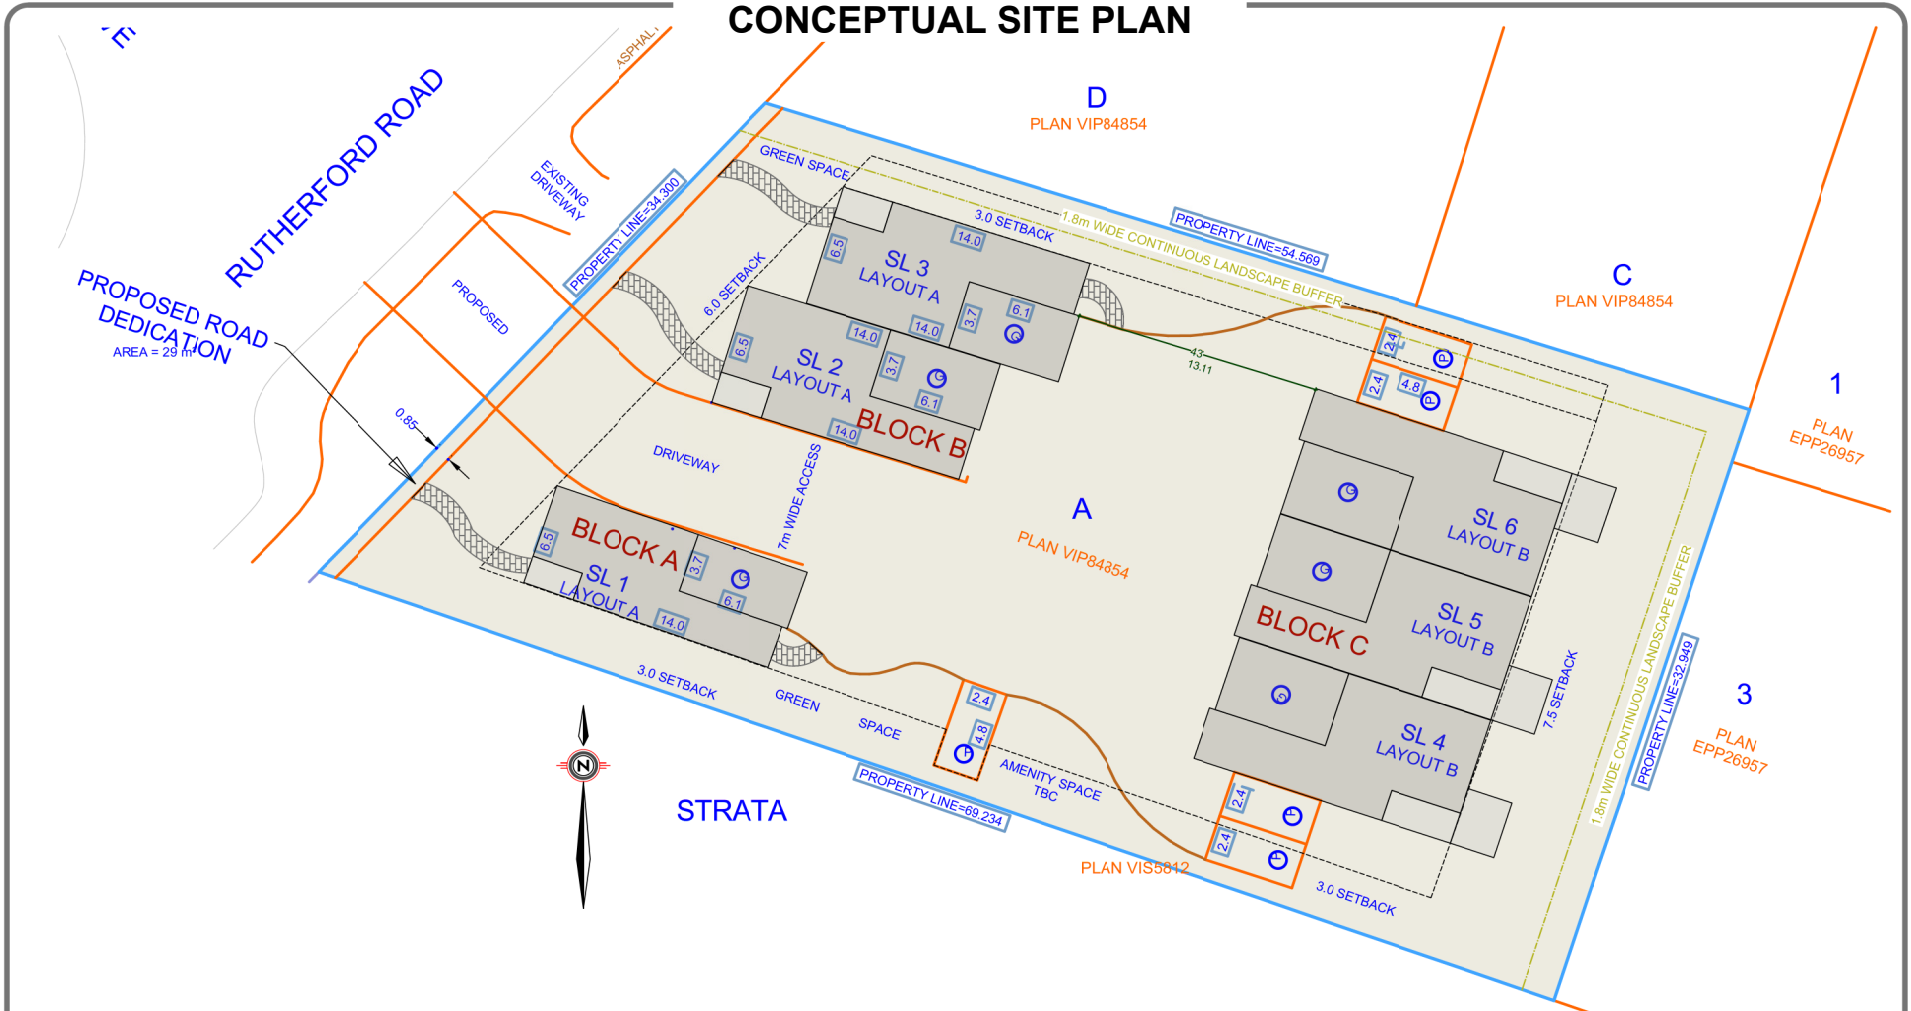

ATTACHMENT C CONCEPTUAL SITE PLAN

○ SITE PLAN
1 : 400 SCALE

RECEIVED
RA455
2022-AUG-03
Current Planning

JAVA DESIGNS
WHERE LINES ON PAPER BECOME WALLS ON SITE
PH 250.590.2468 FX 250.590.4577 www.javadesigns.ca