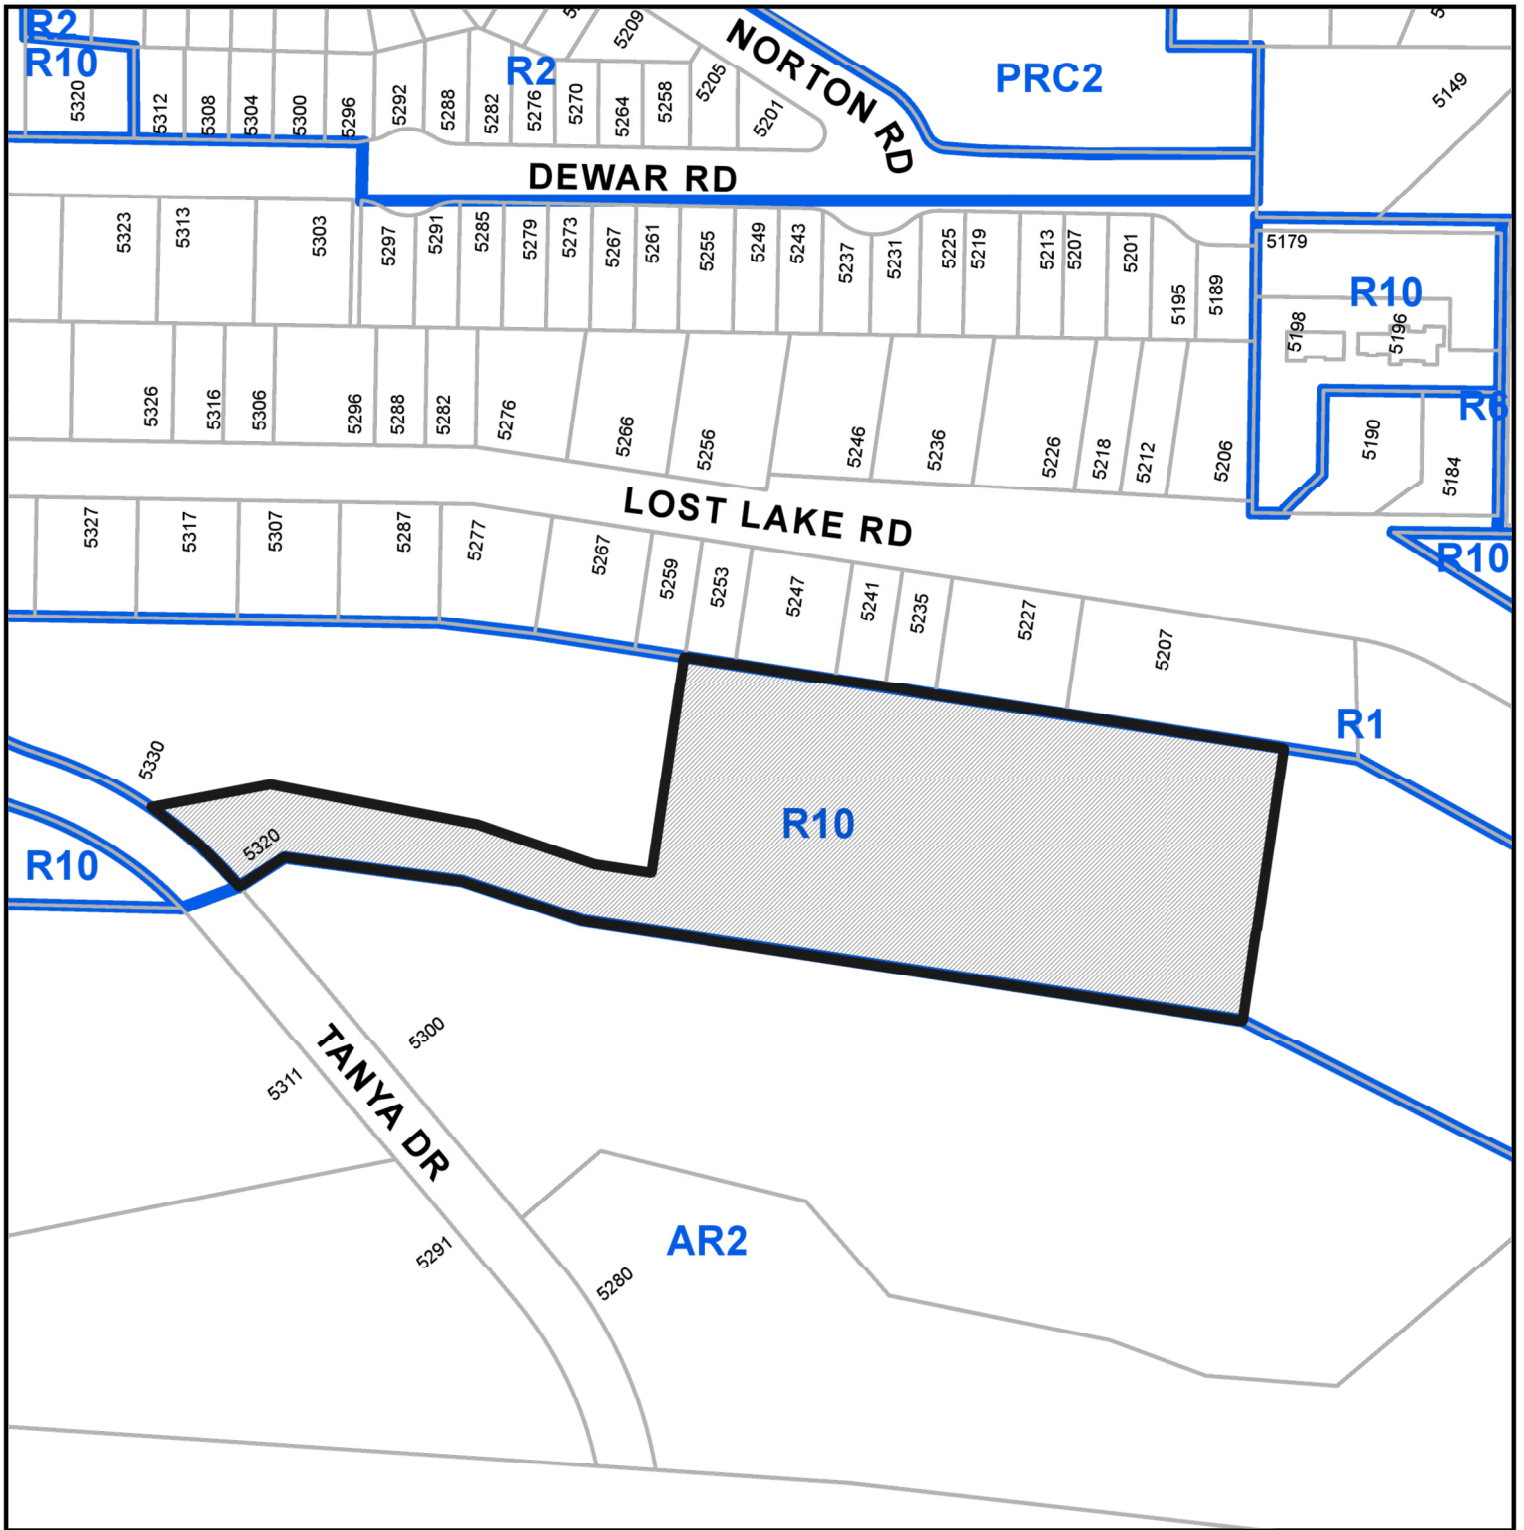

ATTACHMENT C LOCATION PLAN

DEVELOPMENT PERMIT NO. DP001186

CIVIC: 5320 TANYA DRIVE

Subject Property

LEGAL: LOT 2, DISTRICT LOT 55, WELLINGTON DISTRICT, PLAN 47120