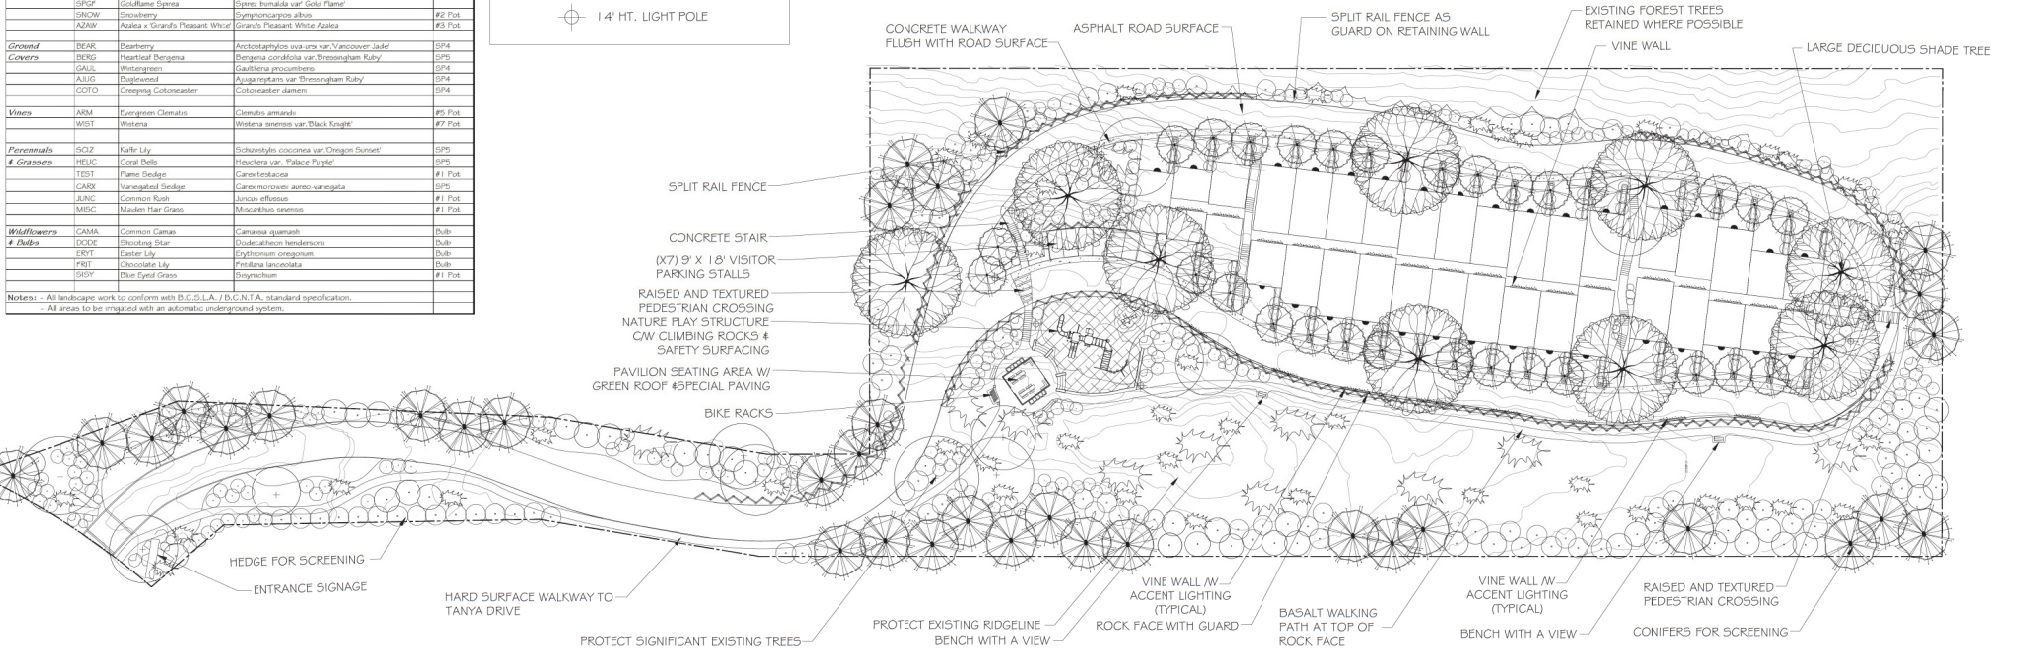

RECEIVED
DP 1186
2021-SEP-15

HAYAT RESIDENCES

Landscape Concept Plan

NANAIMO, BC
DATE: FEBRAURY 2021

4★SITE

LANDSCAPE ARCHITECTURE
AND SITE PLANNING 250.508.7885