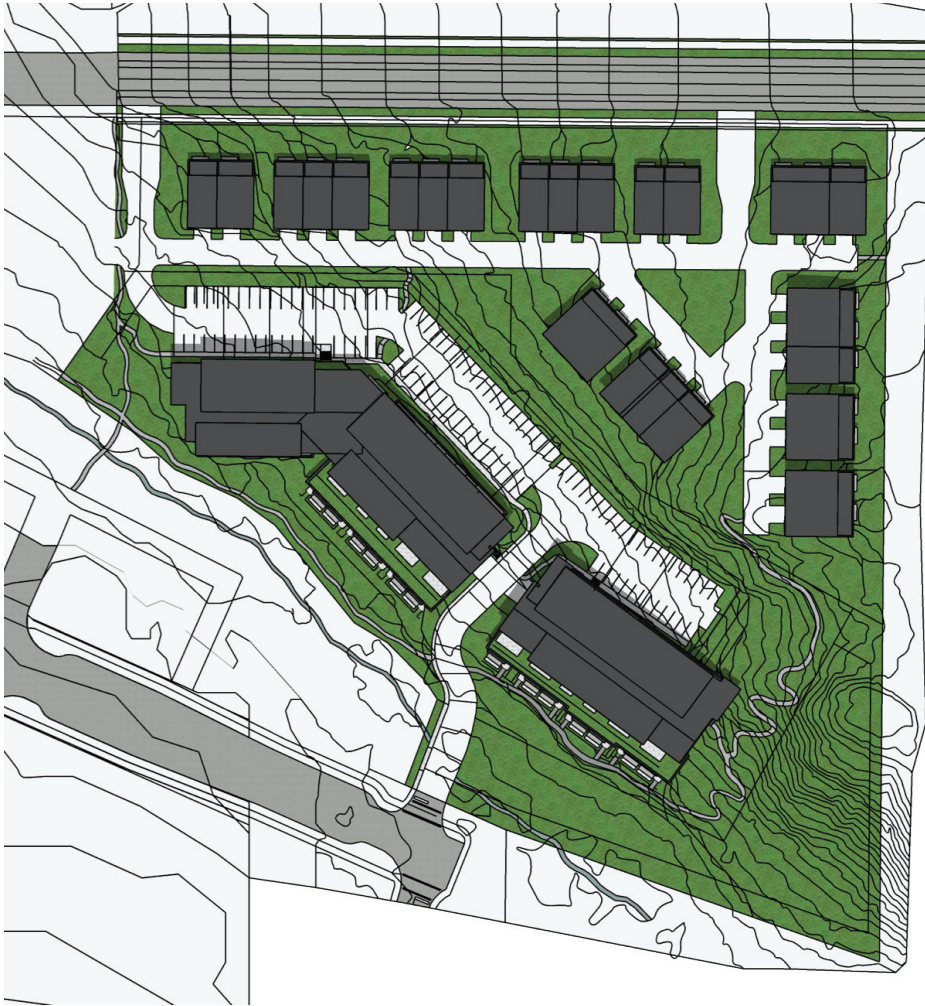

ATTACHMENT G SHADOW STUDY

1
A9 Shadow Study - June Equinox @ 12pm
Scale: N.T.S.

2
A9 Shadow Study - December Equinox @ 12pm
Scale: N.T.S.

RECEIVED
RA453
2021-DEC-01
CURRENT PLANNING