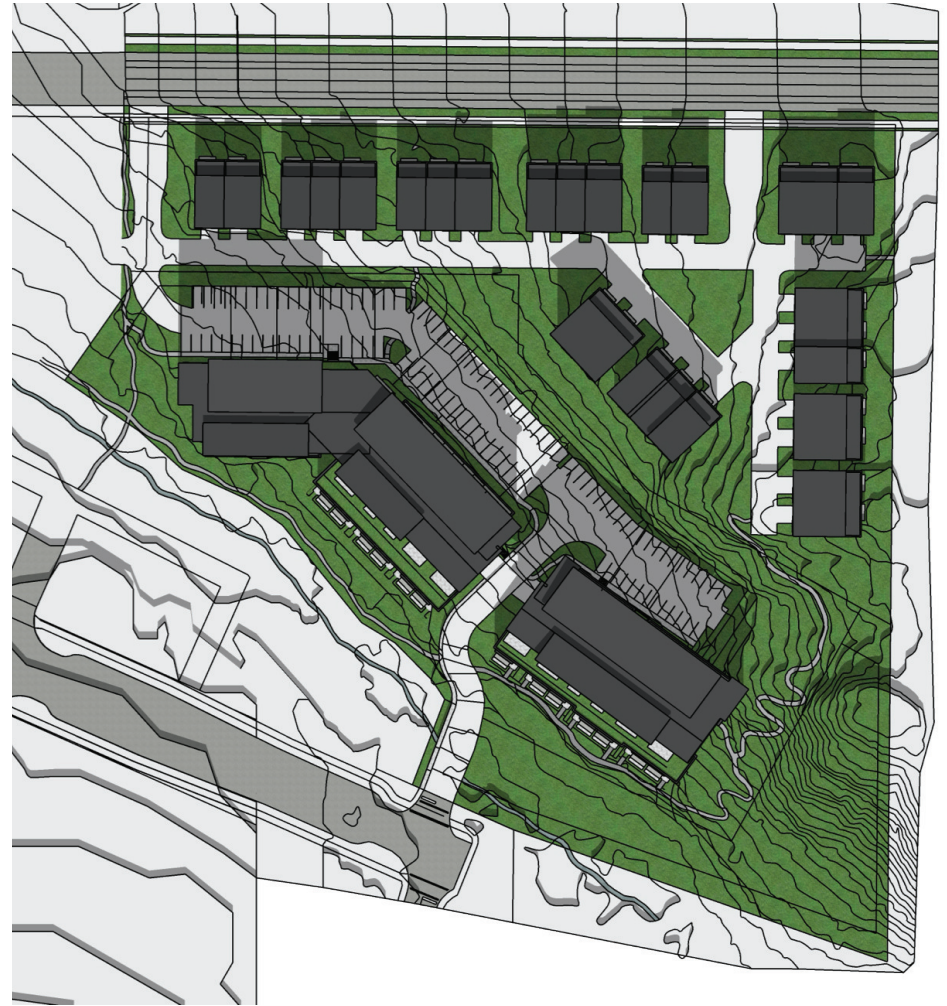

ATTACHMENT G SHADOW STUDY

1
A9 Shadow Study - June Equinox @ 12pm
Scale: N.T.S.

2
A9 Shadow Study - December Equinox @ 12pm
Scale: N.T.S.

RECEIVED
RA453
2021-DEC-01
CURRENT PLANNING