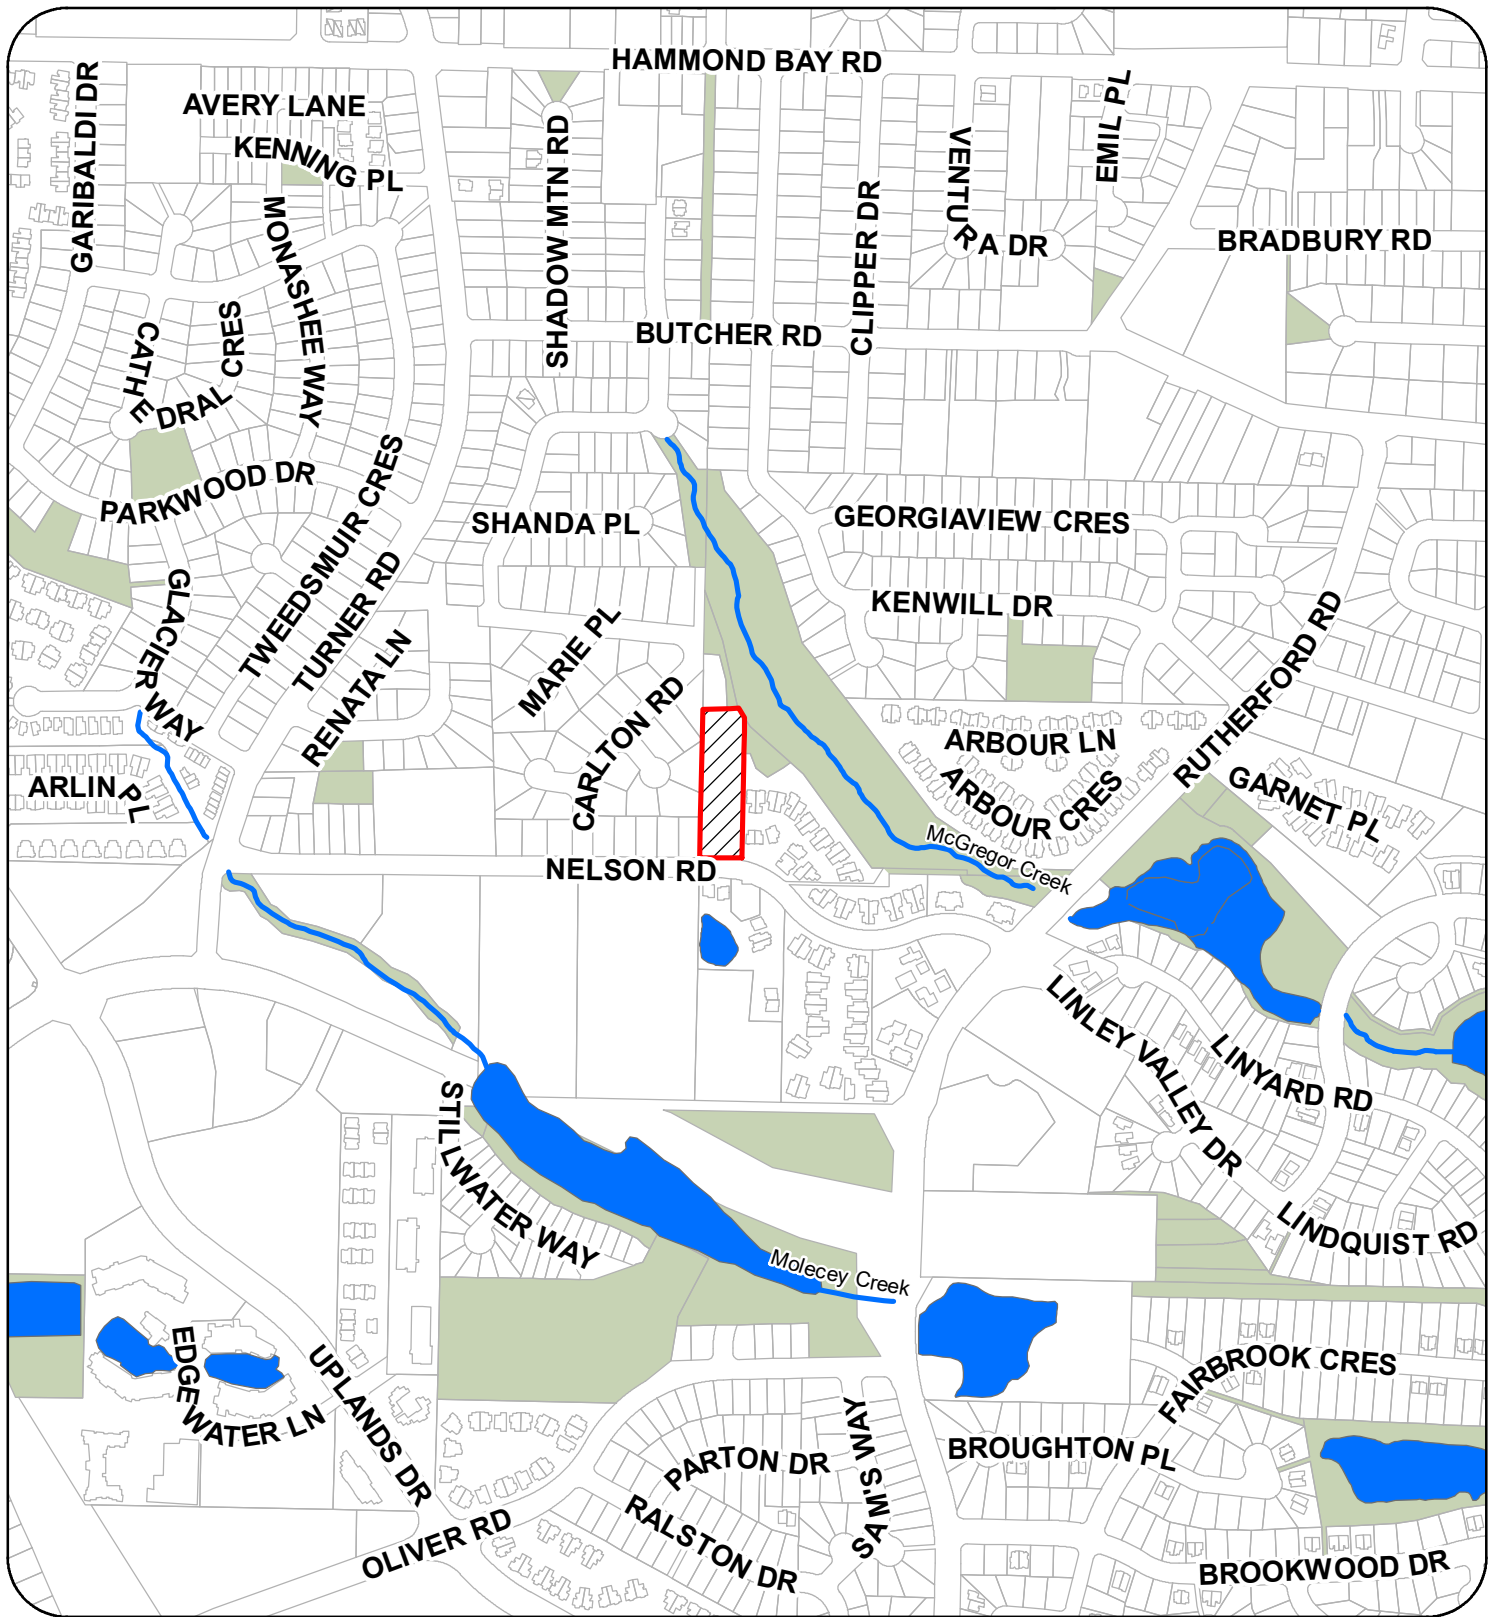

# ATTACHMENT A CONTEXT MAP

REZONING APPLICATION NO. RA000468

6004 NELSON ROAD