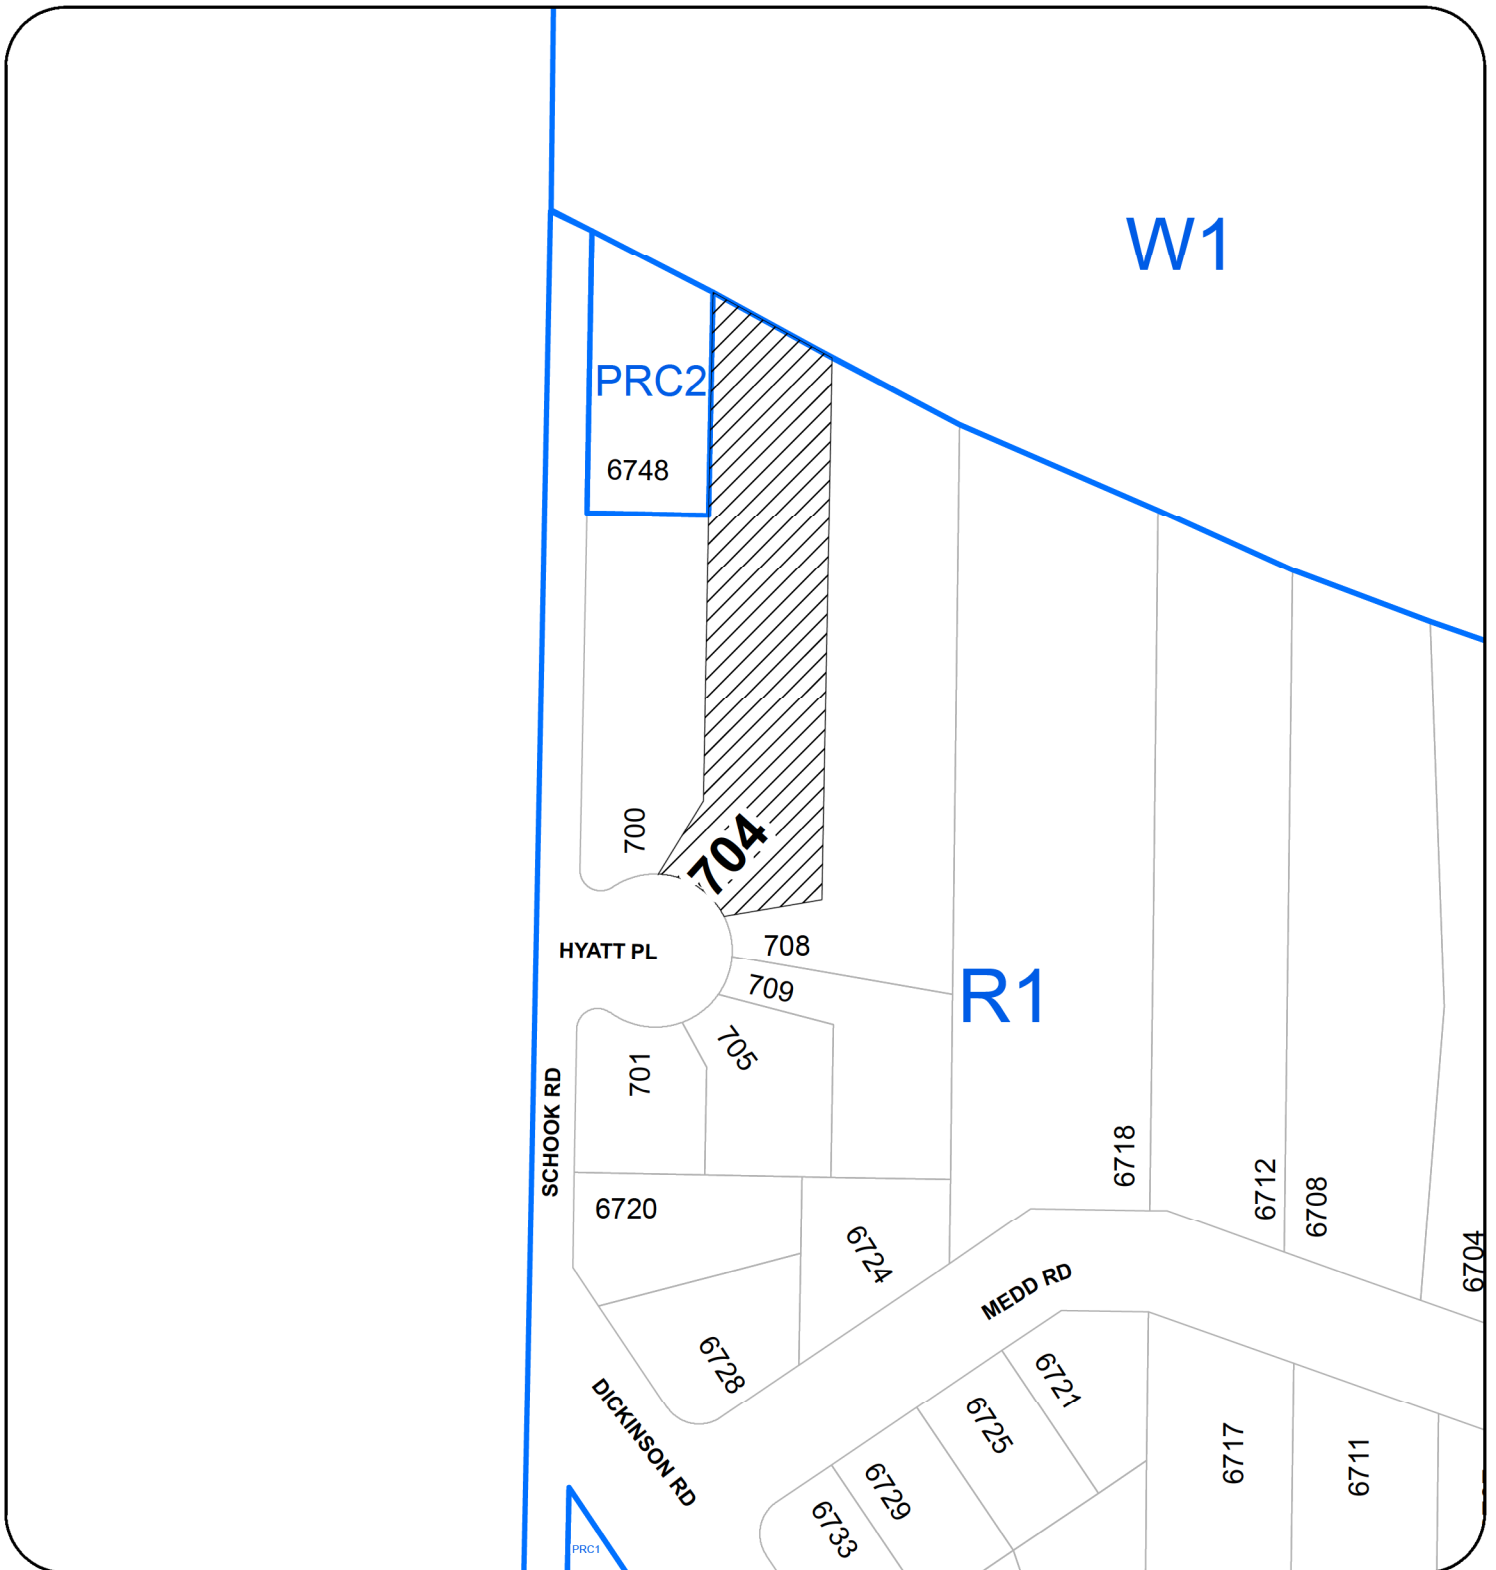

ATTACHMENT C LOCATION PLAN

DEVELOPMENT VARIANCE PERMIT NO. DVP00375

LOCATION PLAN

CIVIC: 704 HYATT PLACE
LEGAL: LOT 2, DISTRICT LOT 53
WELLINGTON DISTRICT, PLAN 34129

 SUBJECT PROPERTY