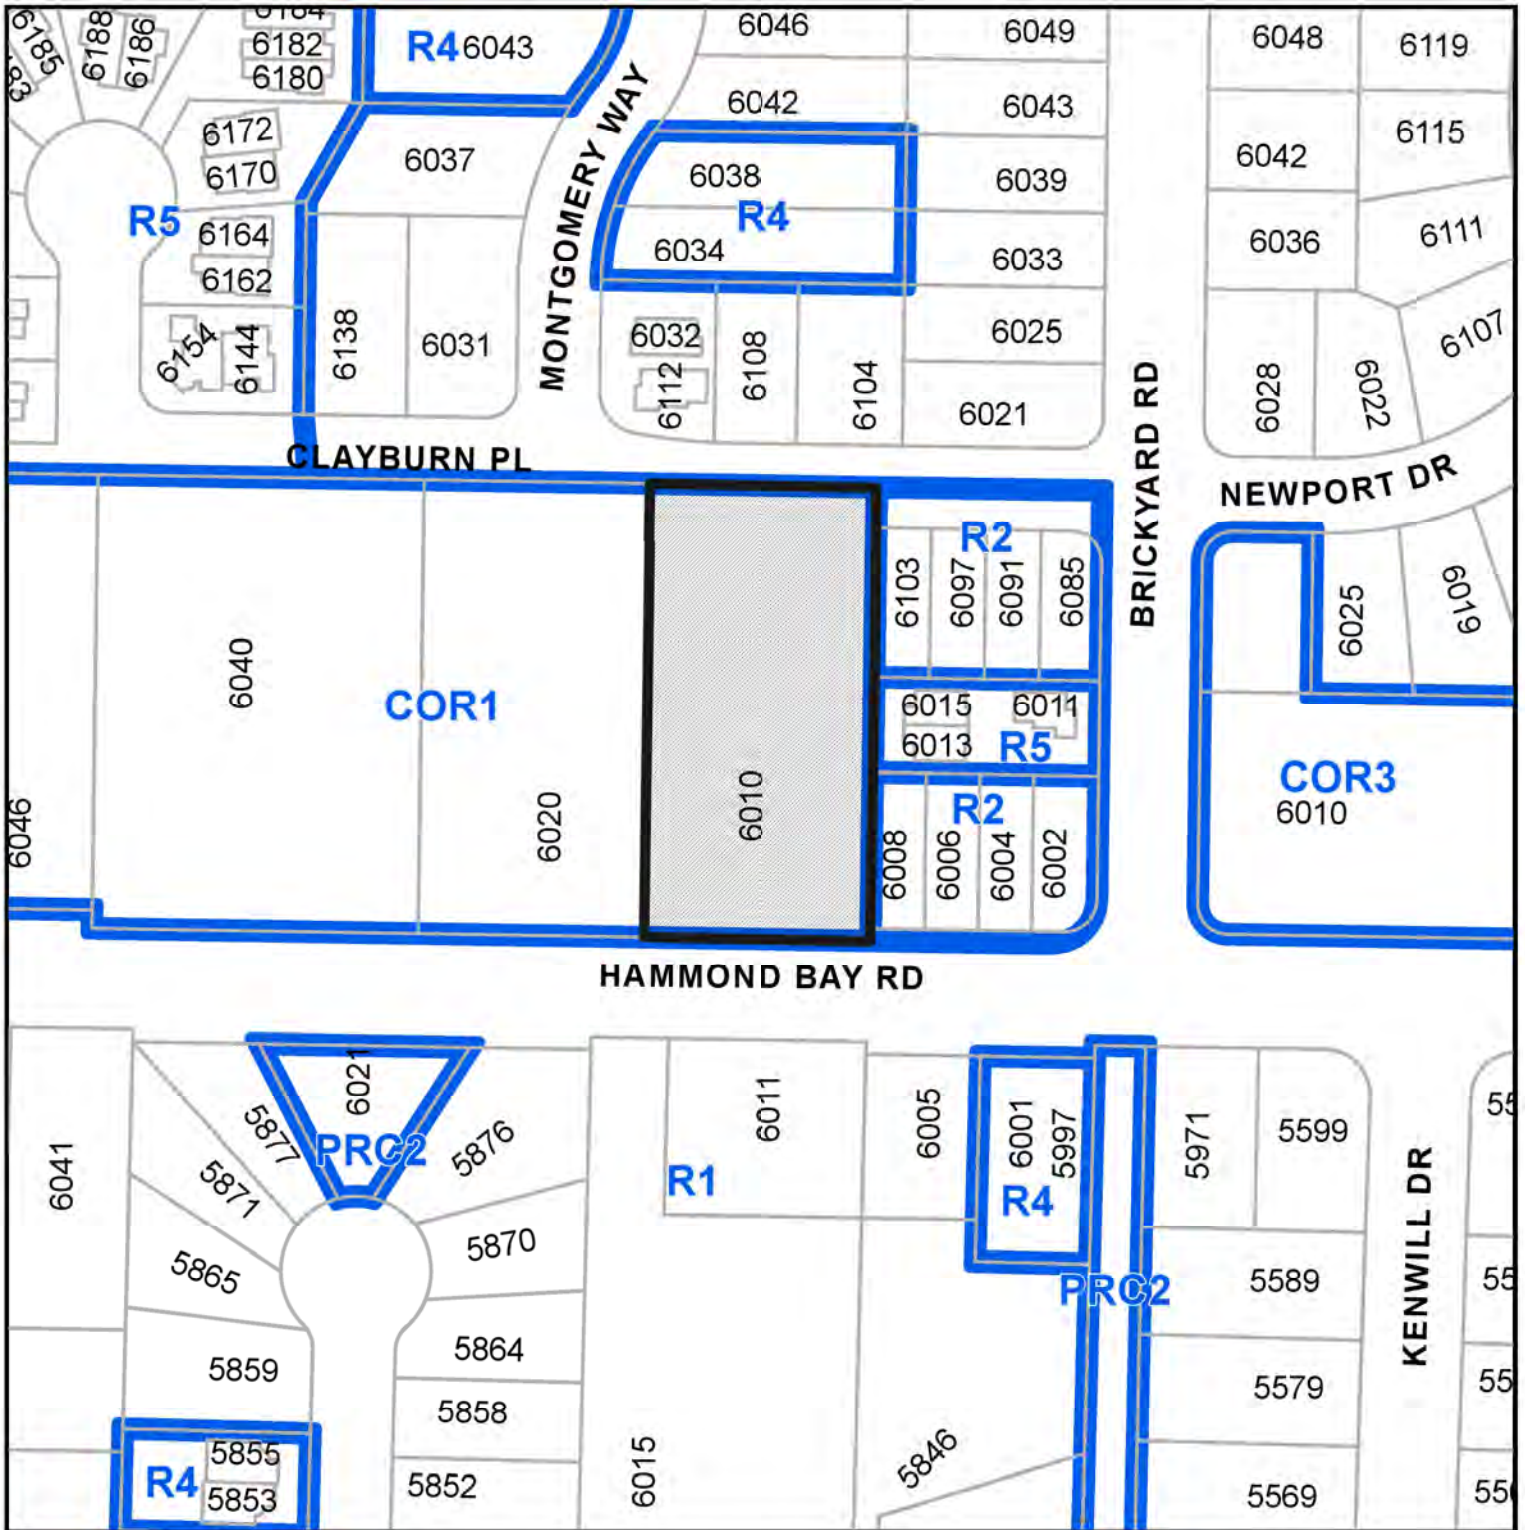

# ATTACHMENT C LOCATION PLAN

## DEVELOPMENT PERMIT APPLICATION NO. DP001236

**Subject Property**

CIVIC: 6010 HAMMOND BAY ROAD

LEGAL: LOT 7, DISTRICT LOT 25G, WELLINGTON DISTRICT, PLAN 11632