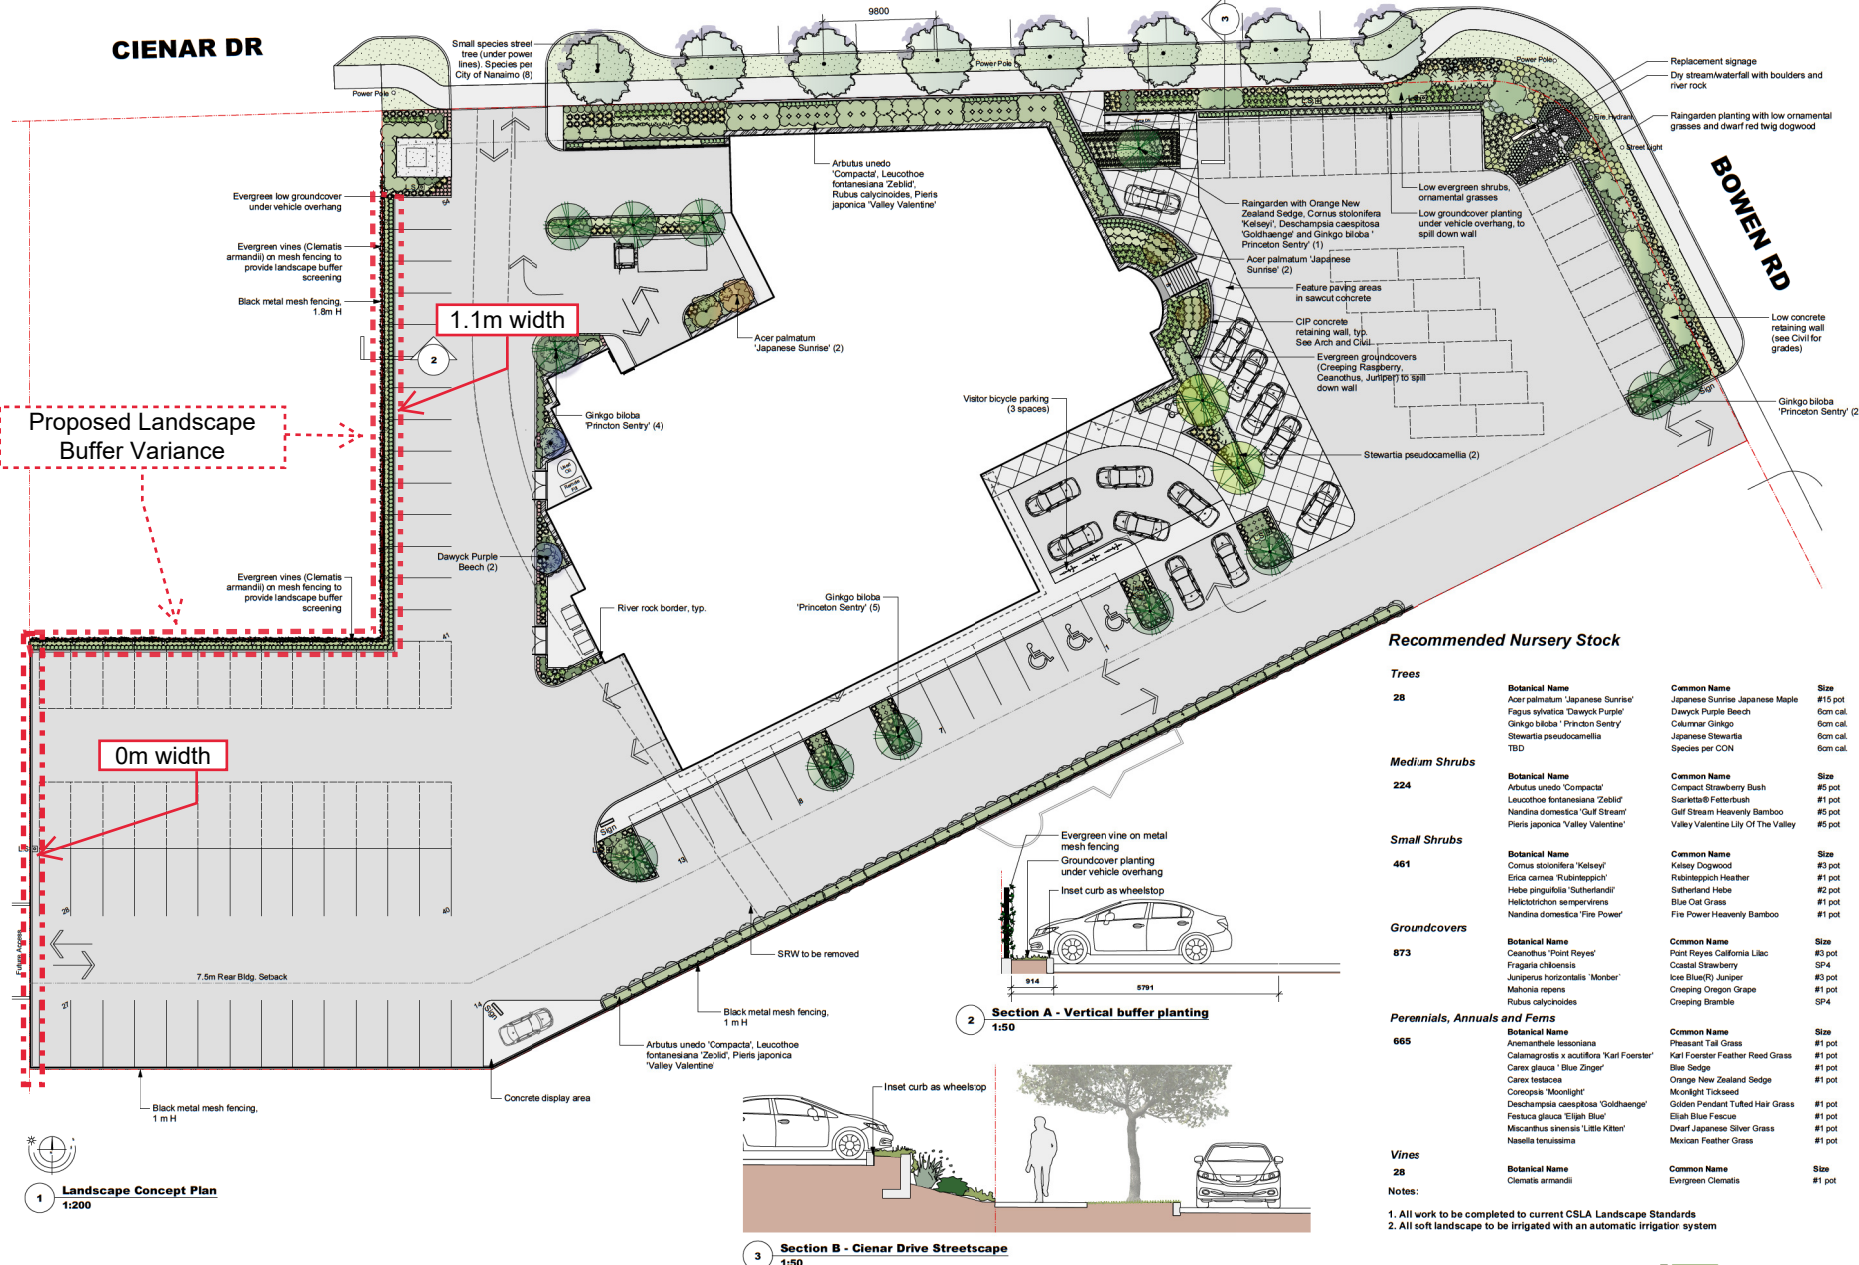

ATTACHMENT G LANDSCAPE PLAN AND DETAILS

Recommended Nursery Stock

Trees	Botanical Name	Common Name	Size
28	Acer palmatum 'Japanese Sunrise'	Japanese Sunrise Japanese Maple	#15 pot
	Fagus sylvatica 'Dawycok Purple'	Dawycok Purple Beech	60m cal
	Ginkgo biloba 'Princeton Sentry'	Columnar Ginkgo	60m cal
	Stewartia pseudocamellia	Japanese Stewartia	60m cal
	TBD	Species per CON	60m cal
Medium Shrubs	Botanical Name	Common Name	Size
224	Arbutus unedo 'Compacta'	Compact Strawberry Bush	#5 pot
	Leucothoe fontanesiana 'Zebid'	Sarketta® Fetterbush	#1 pot
	Nandina domestica 'Gulf Stream'	Gulf Stream Heavenly Bamboo	#5 pot
	Pieris japonica 'Valley Valentine'	Valley Valentine Lily Of The Valley	#5 pot
Small Shrubs	Botanical Name	Common Name	Size
461	Cornus stolonifera 'Kelsey'	Kelsey Dogwood	#3 pot
	Erica carnea 'Rubintepich'	Rubintepich Heather	#1 pot
	Hebe pinguifolia 'Sutherlandii'	Sutherland Hebe	#2 pot
	Helictotrichon sempervirens	Blue Cat Grass	#1 pot
	Nandina domestica 'Fire Power'	Fire Power Heavenly Bamboo	#1 pot
Groundcovers	Botanical Name	Common Name	Size
873	Ceanothus 'Point Reyes'	Point Reyes California Lilac	#3 pot
	Fragaria chionensis	Coastal Strawberry	SP4
	Juniperus horizontalis 'Monber'	Ice Blue(R) Juniper	#3 pot
	Mahonia repens	Creeping Oregon Grape	#1 pot
	Rubus calycioides	Creeping Bramble	SP4
Perennials, Annuals and Ferns	Botanical Name	Common Name	Size
665	Acoronella lessoniana	Persiant Tall Grass	#1 pot
	Calamagrostis x acutiflora 'Karl Foerster'	Karl Foerster Feather Reed Grass	#1 pot
	Carex glauca 'Blue Zinger'	Blue Sedge	#1 pot
	Carex testacea	Orange New Zealand Sedge	#1 pot
	Coneocarpus 'Moonlight'	Moonlight Tidesteed	#1 pot
	Deschampsia caespitosa 'Goldhaenge'	Golden Pendant Tuffed Hair Grass	#1 pot
	Festuca glauca 'Elijah Blue'	Elijah Blue Fescue	#1 pot
	Miscanthus sinensis 'Little Kitten'	Dwarf Japanese Silver Grass	#1 pot
	Nassella tenuissima	Mexican Feather Grass	#1 pot
Vines	Botanical Name	Common Name	Size
28	Clematis armandii	Evergreen Clematis	#1 pot

RECEIVED
DP1174
2020-AUG-13
CURRENT PLANNING

Revision 1: Aug 6-20
Revision 2: Aug 10-20

Nanaimo Honda - Landscape Concept Plan

1 Landscape Concept Plan
1:200

3 Section B - Cienar Drive Streetscape
1:50