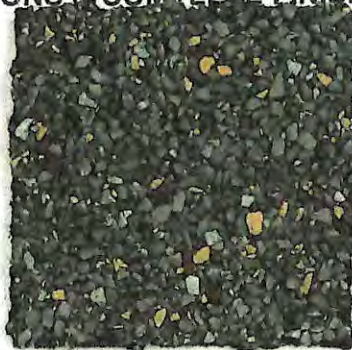

**ATTACHMENT F
EXTERIOR FINISHES**

**227 PRIDEAUX MULTI FAMILY - NANAIMO B.C.
EXTERIOR FINISHES**

REV. JUNE 17, 2020

REFER ALSO TO COLOURED ELEVATIONS & COMPLETE FINISH LIST

FIBREGLASS SHINGLES

CAP FLASHINGS/GUTTERS

GENTEK COLOUR ALMOND

VINYL SOFFITS

KAYCAN COLOUR LINEN

**VINYL SIDING HORIZONTAL
TRIPLE 3**

VINYL SIDING BOARD & BATTEN

VINYL SIDING SHINGLE

**FASCIA / BARGE BOARDS
GABLE & CORNER TRIM
DOOR / WINDOW TRIM**

SW 7568
Neutral Ground

REV. JUNE 17, 2020

REFER ALSO TO COLOURED ELEVATIONS & SAMPLE BOARD

FIBREGLASS SHINGLES	MALARKY COLOUR WEATHERED WOOD
CAP FLASHINGS/GUTTERS	GENTEK COLOUR ALMOND
VINYL SOFFITS	KAYCAN COLOUR LINEN
VINYL SIDING HORIZONTAL TRIPLE 3	GENTEK COLOUR MOONLIT MOSS 653
VINYL SIDING BOARD & BATTEN	GENTEK SEQUOIA COLOUR MAGESTIC BRICK 876
VINYL SIDING SHINGLE	GENTEK (GRAYNE) COLOUR 453 TREATED CEDAR
FASCIA / BARGE BOARDS GABLE & CORNER TRIM DOOR / WINDOW TRIM	SHERWIN WILLIAMS PAINT FINISH SW 7568 NEUTRAL GROUND
VINYL WINDOWS	BLACK
WOODEN POSTS	SOLID STAIN TO MATCH CEDAR VINYL
ROCK BASE	PRO FIT LEDGESTONE, COLOUR SHALE
ENTRY DOORS	SHERWIN WILLIAMS PAINT FINISH COLOUR 7594 CARRIAGE DOOR
METAL RAILINGS	BLACK