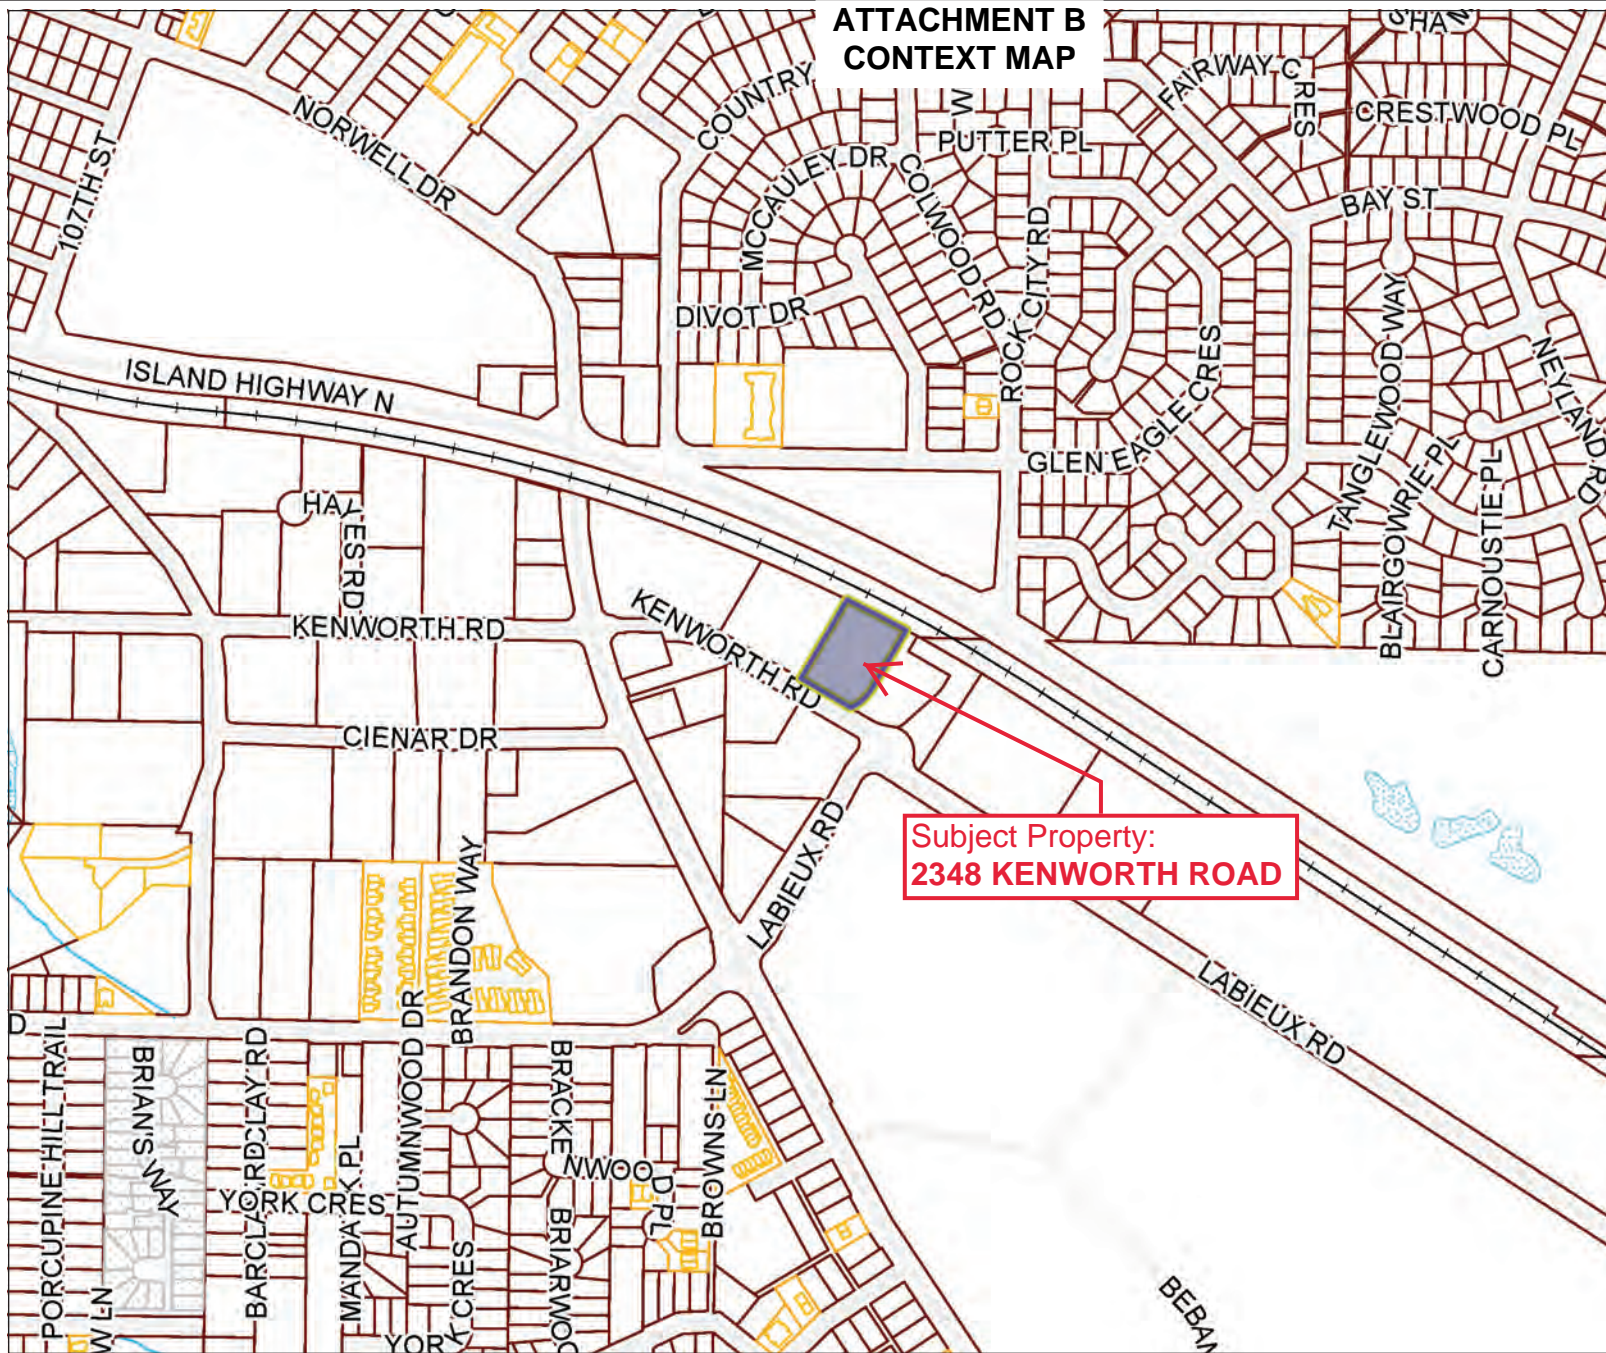

ATTACHMENT B CONTEXT MAP

- ### Legend
- + Railways Overview
 - Parcel Hooks
 - ▨ Mobile Homes
 - ▨ Airspace Parcels
 - ▨ Water Lease
 - ▨ Strata Buildings
 - ▨ Strata Lots
 - ▨ Bare Land Strata
 - ▨ Strata Parcels
 - ▨ Land Parcels
 - Roads
 - Political Boundaries
 - ▭ City
 - ▭ Indian Reserve
 - Rivers
 - Streams
 - ▨ Lakes
 - ▨ Ponds
 - ▨ Rivers
 - ▨ Wetlands

**Subject Property:
2348 KENWORTH ROAD**

1:7,500

The City of Nanaimo does not warrant or guarantee the accuracy or completeness of the information. You are encouraged to verify the accuracy of the information against copies of actual plans. If there is a conflict between this information and information contained in any other records of the City of Nanaimo or documents that may be prepared by or delivered to the City of Nanaimo, the City of Nanaimo reserves the right to rely in all cases upon the record which it considers to be the most accurate and complete.