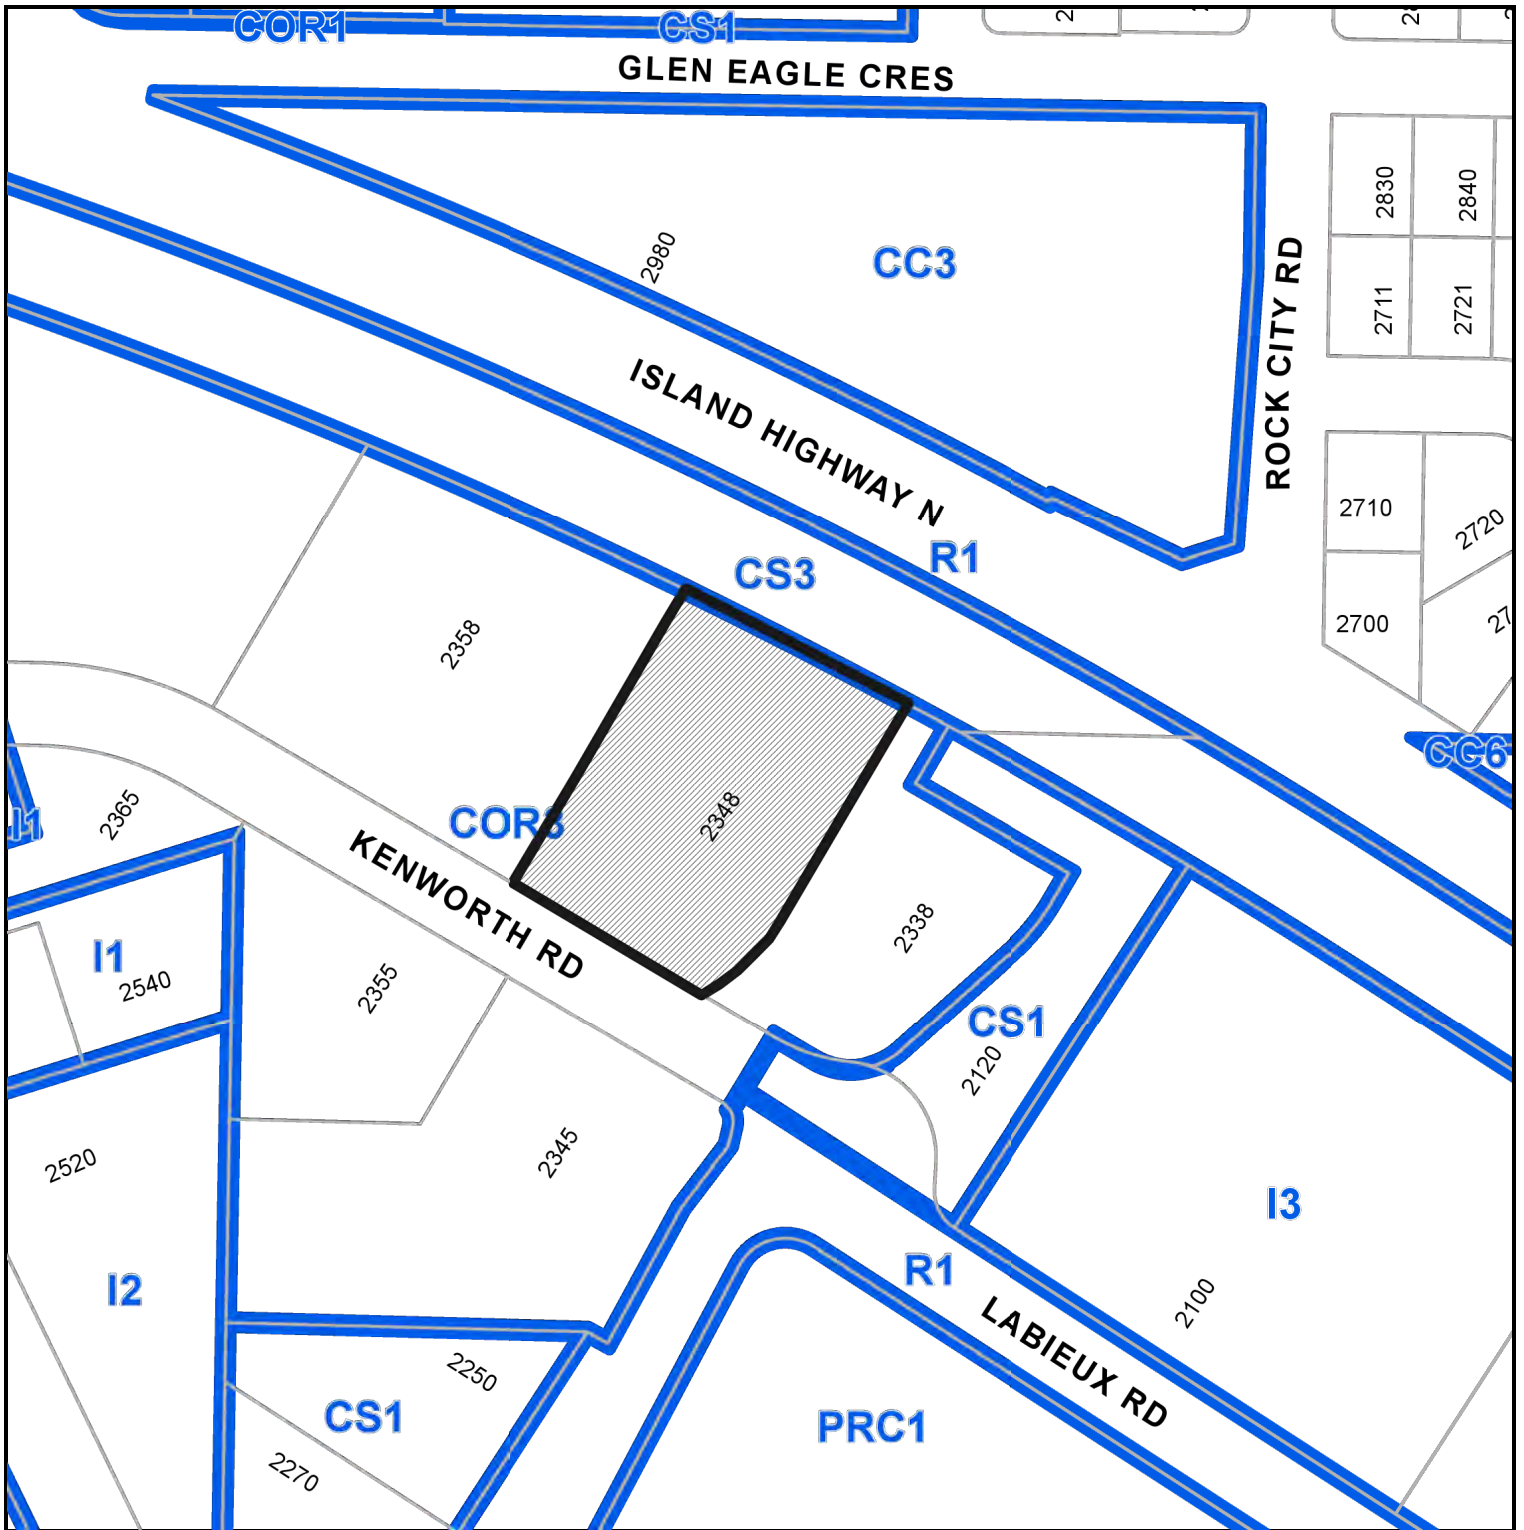

ATTACHMENT C
LOCATION PLAN

DEVELOPMENT PERMIT NO. DP001172

Subject Property

CIVIC: 2348 KENWORTH ROAD

LEGAL: LOT 3, SECTION 5, WELLINGTON DISTRICT & SECTION 20, RANGE 7,
MOUNTAIN DISTRICT, PLAN EPP92969