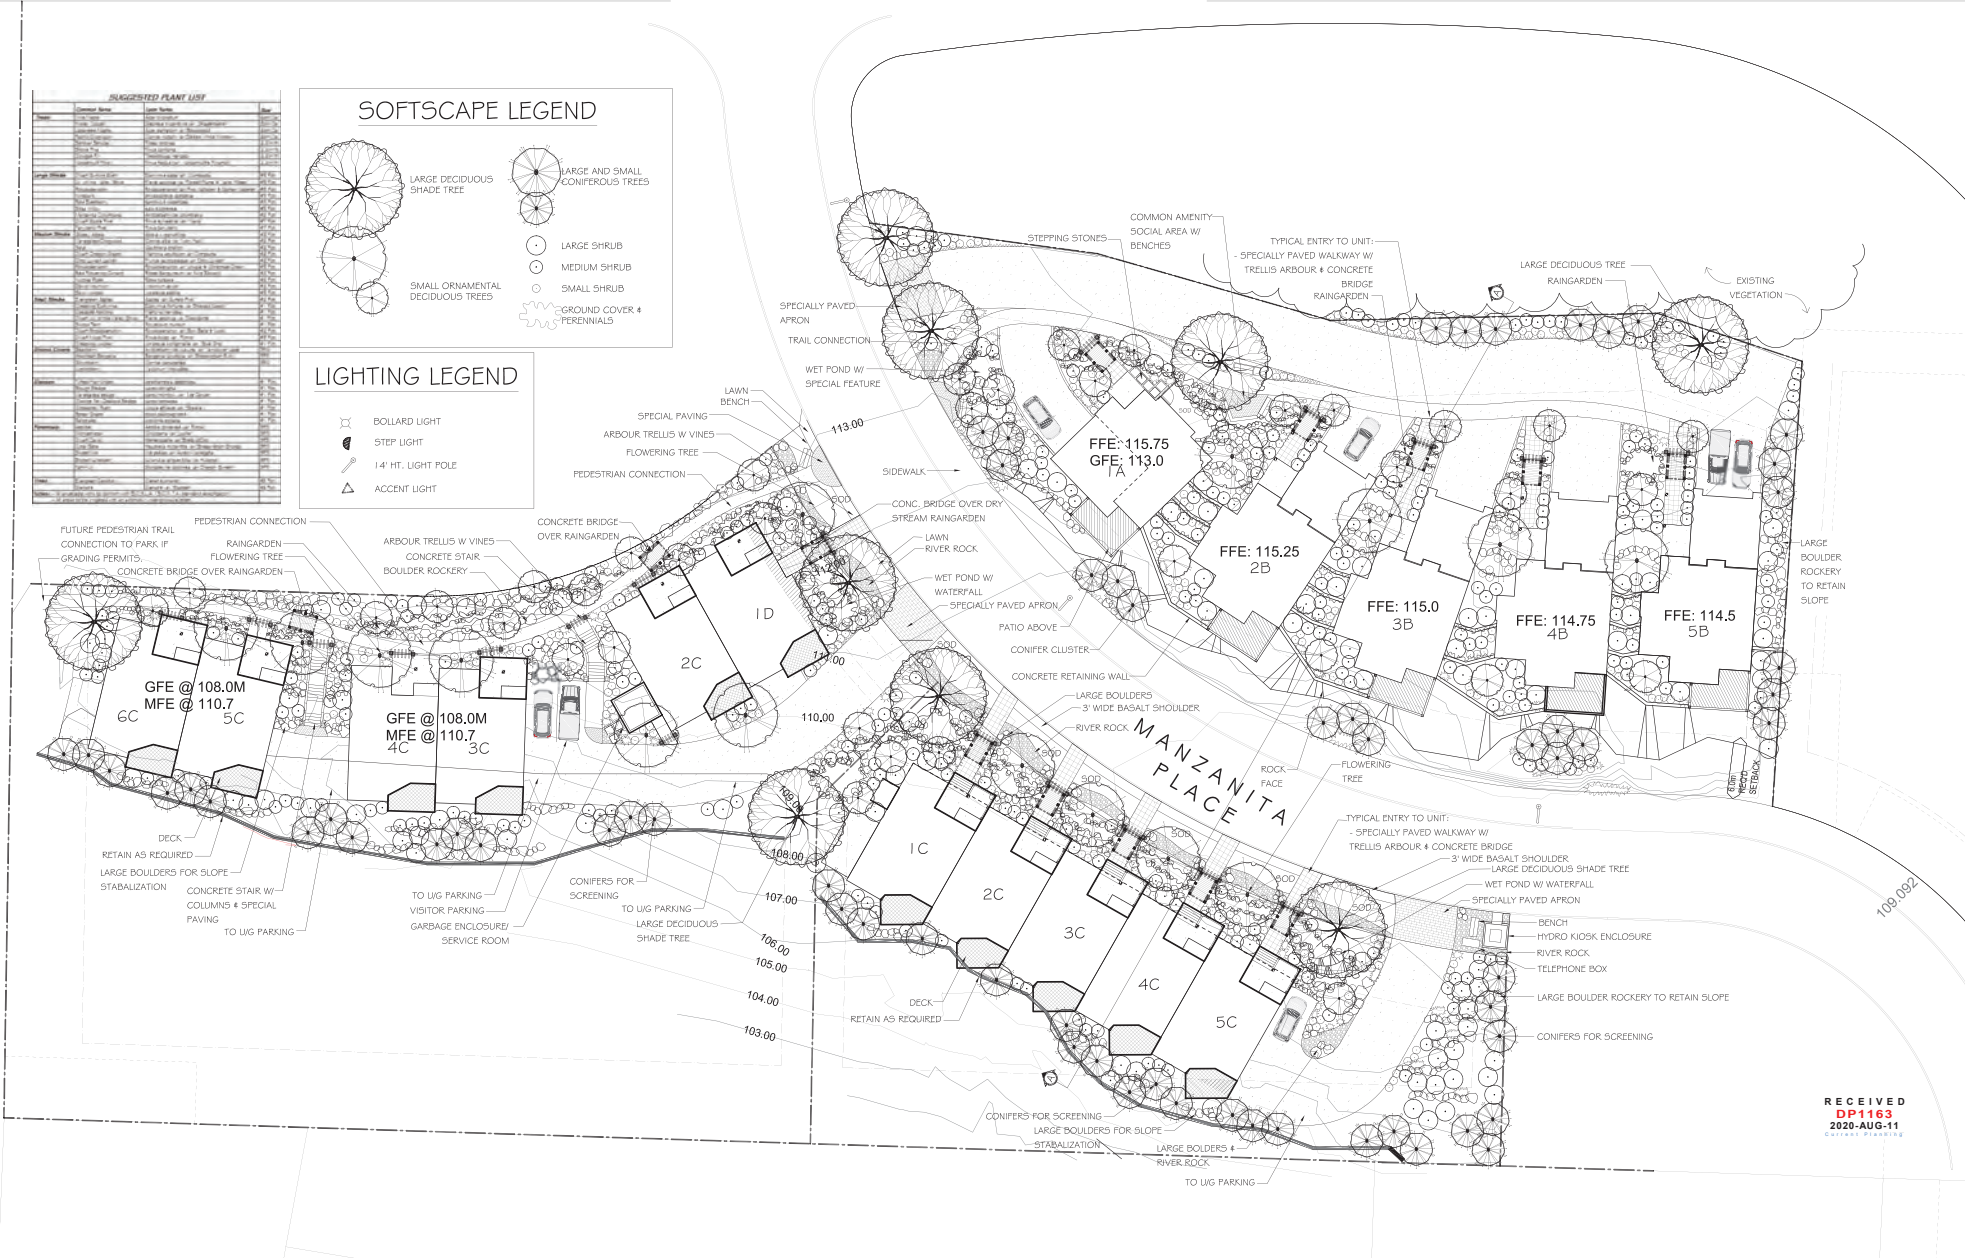

ATTACHMENT G LANDSCAPE PLAN AND DETAILS

SUGGESTED PLANT LIST

Plant Name	Quantity	Notes
Large Deciduous Shade Tree	10	
Large and Small Coniferous Trees	5	
Large Shrub	20	
Medium Shrub	30	
Small Shrub	40	
Small Ornamental Deciduous Trees	50	
Ground Cover & Perennials	100	