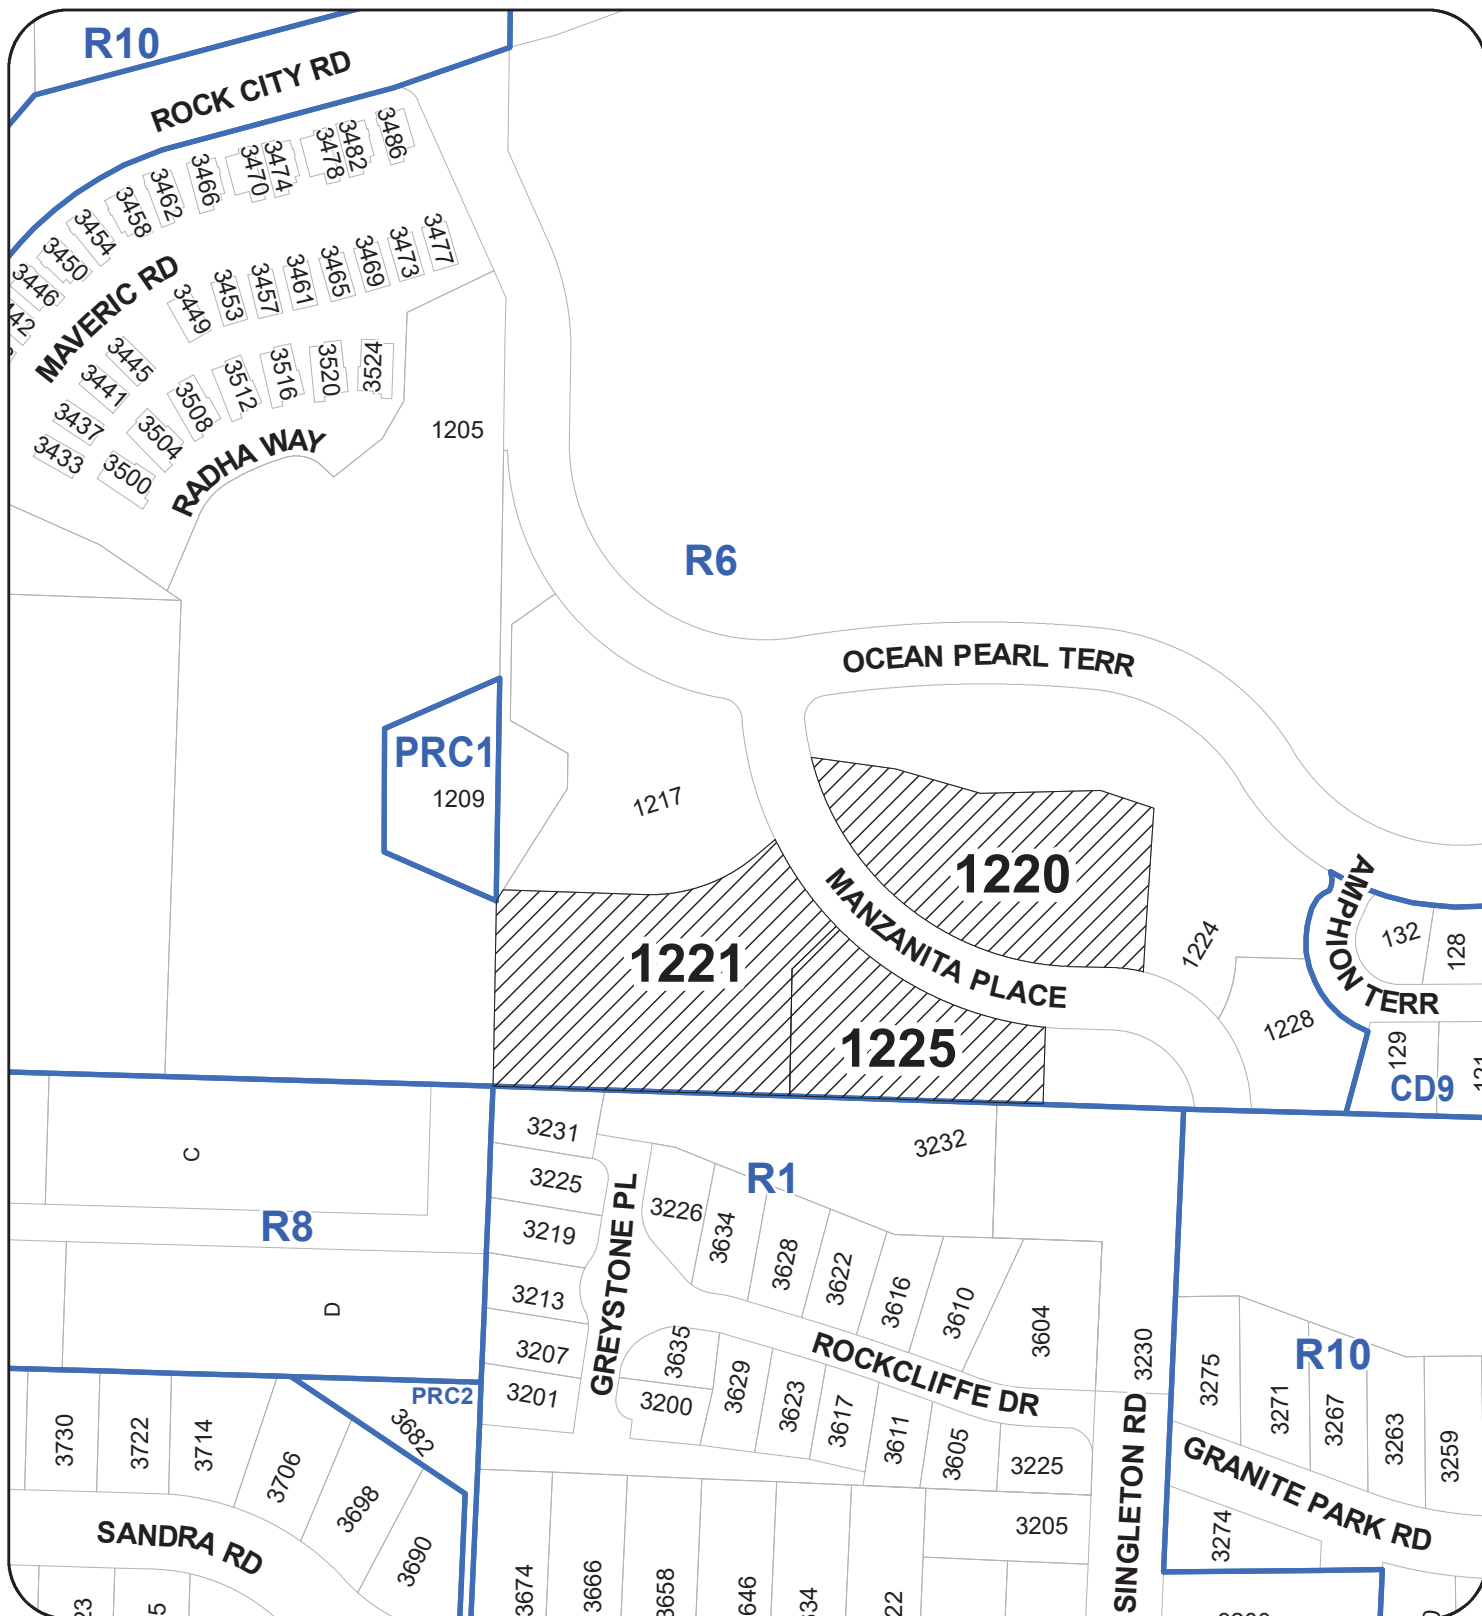

ATTACHMENT C  
LOCATION PLAN

DEVELOPMENT PERMIT NO. DP001163

LOCATION PLAN

Civic: 1220, 1225, & 1221 MANZANITA PLACE  
 Legal: LOT 3, 5, & 6, DISTRICT LOT 18  
 WELLINGTON DISTRICT, PLAN EPP67988

Subject Properties