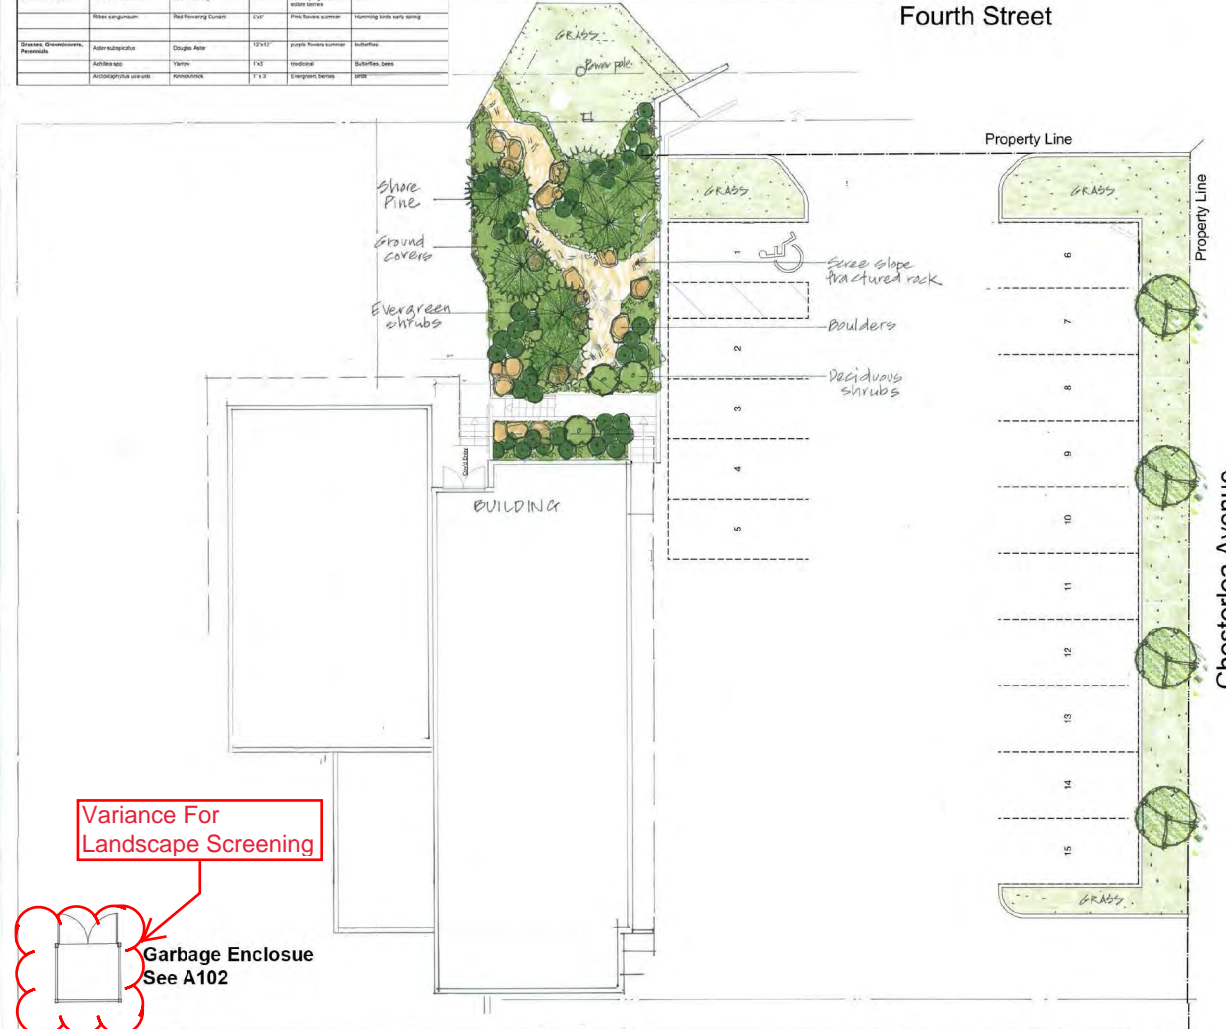

Variance For
Landscape Screening

Garbage Enclosure
See A102

RECEIVED
DP 1177
2020-MAY-05
CITY OF NANAIMO

DATE	REV	DESCRIPTION
10-20-20	1	Revisions
10-20-20	2	PARKING LOT REVISION
10-20-20	3	12/21/20 12/21/20

CONSULTANT
VICTORIA DRAKEFORD
LANDSCAPE ARCHITECT
236 Flee St. Nanaimo,
B.C. V8R 2B9
250-754-4538
victoria@island.net

PROJECT
NANAIMO
SEARCH and
RESCUE

SHEET TITLE
LANDSCAPE
PLAN

SCALE 1/8" = 1'-0" DATE DEC 23 2019
DRAWN VJD CHECKED
PROJECT NUMBER
DRAWING NUMBER NSR 19