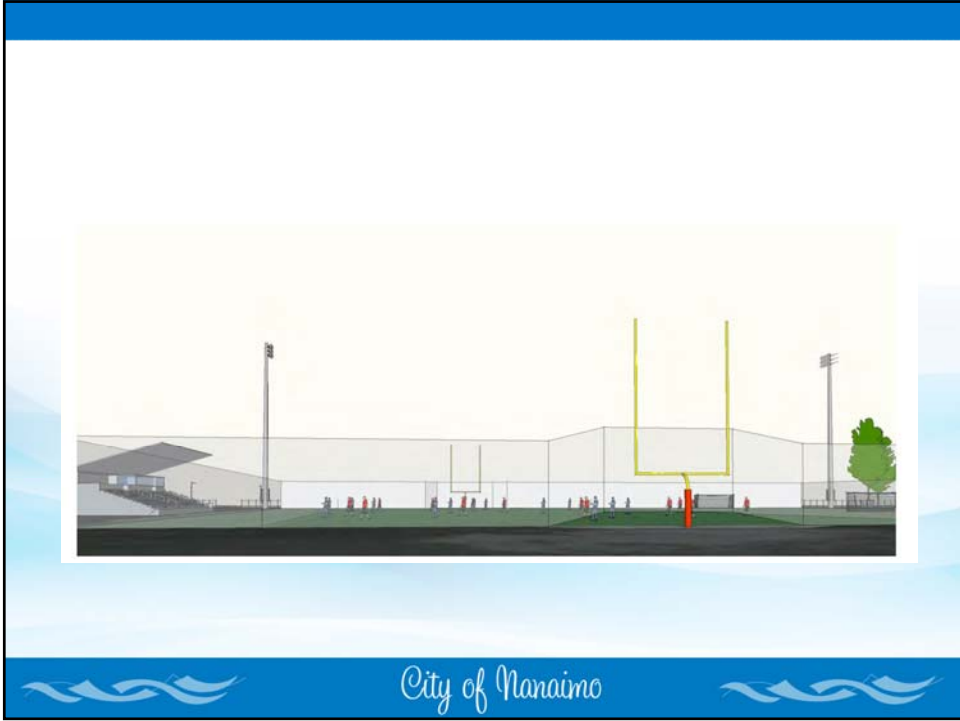

City of Nanaimo

City of Nanaimo