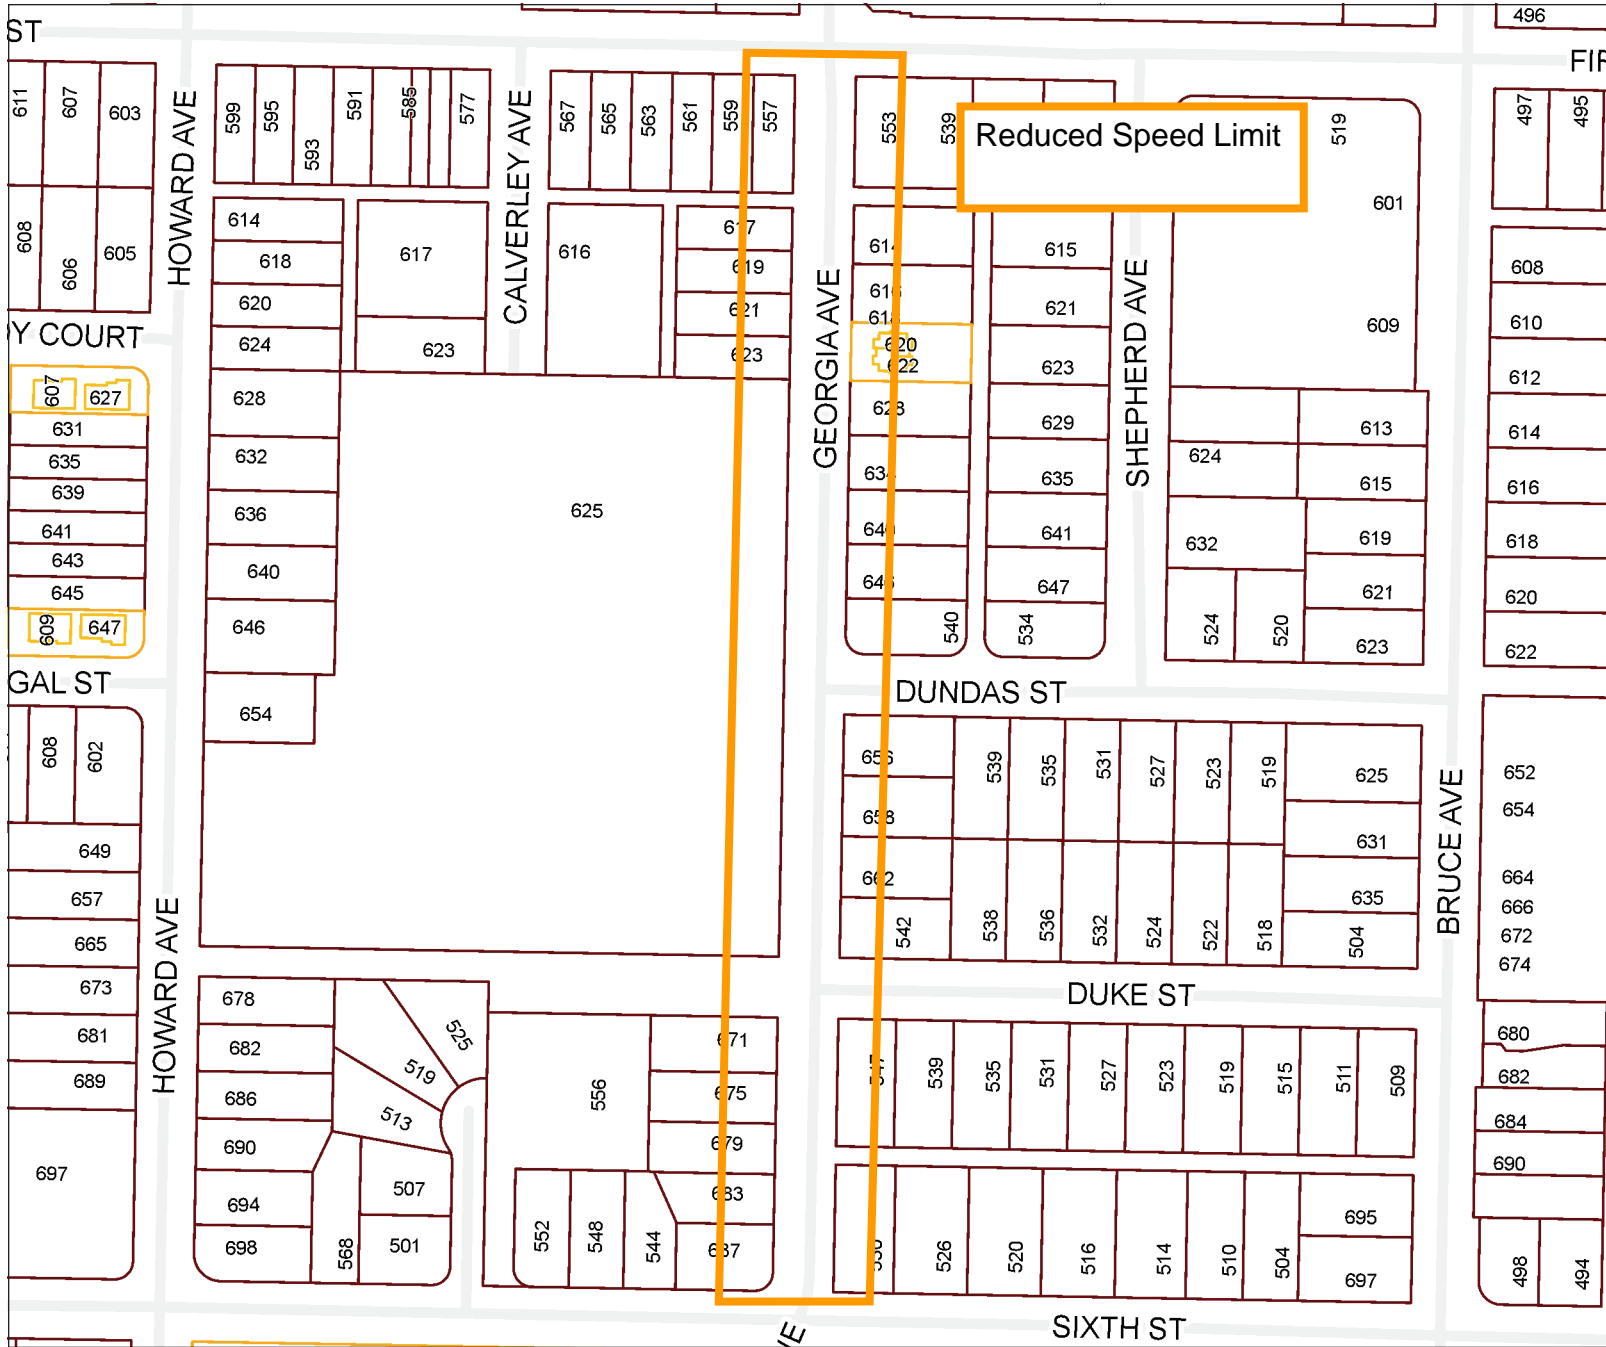

- Legend**
- + Railways Detail
  - Parcel Hooks
  - [Stippled Box] Mobile Homes
  - [Yellow Box] Airspace Parcels
  - [Diagonal Lines Box] Water Lease
  - [Yellow Box] Strata Buildings
  - [Yellow Box] Strata Lots
  - [Yellow Box] Bare Land Strata
  - [Yellow Box] Strata Parcels
  - [Red Outline Box] Land Parcels
  - Roads
  - Political Boundaries
  - [Blue Outline Box] City
  - [Red Stippled Box] Indian Reserve
  - Rivers
  - Streams
  - [Blue Box] Lakes
  - [Blue Box] Ponds
  - [Blue Box] Rivers
  - [Blue Box] Wetlands

- ### Legend
- + Railways Detail
  - Parcel Hooks
  - ▨ Mobile Homes
  - ▨ Airspace Parcels
  - ▨ Water Lease
  - ▨ Strata Buildings
  - ▨ Strata Lots
  - ▨ Bare Land Strata
  - ▨ Strata Parcels
  - ▨ Land Parcels
  - Roads
  - Political Boundaries
  - ◻ City
  - ◻ Indian Reserve
  - Rivers
  - Streams
  - ▨ Lakes
  - ▨ Ponds
  - ▨ Rivers
  - ▨ Wetlands

- Legend**
- + Railways Detail
  - Parcel Hooks
  - ▨ Mobile Homes
  - ▨ Airspace Parcels
  - ▨ Water Lease
  - ▨ Strata Buildings
  - ▨ Strata Lots
  - ▨ Bare Land Strata
  - ▨ Strata Parcels
  - ▨ Land Parcels
  - Roads
  - Political Boundaries
  - City
  - ▨ Indian Reserve
  - Rivers
  - Streams
  - ▨ Lakes
  - ▨ Ponds
  - ▨ Rivers
  - ▨ Wetlands