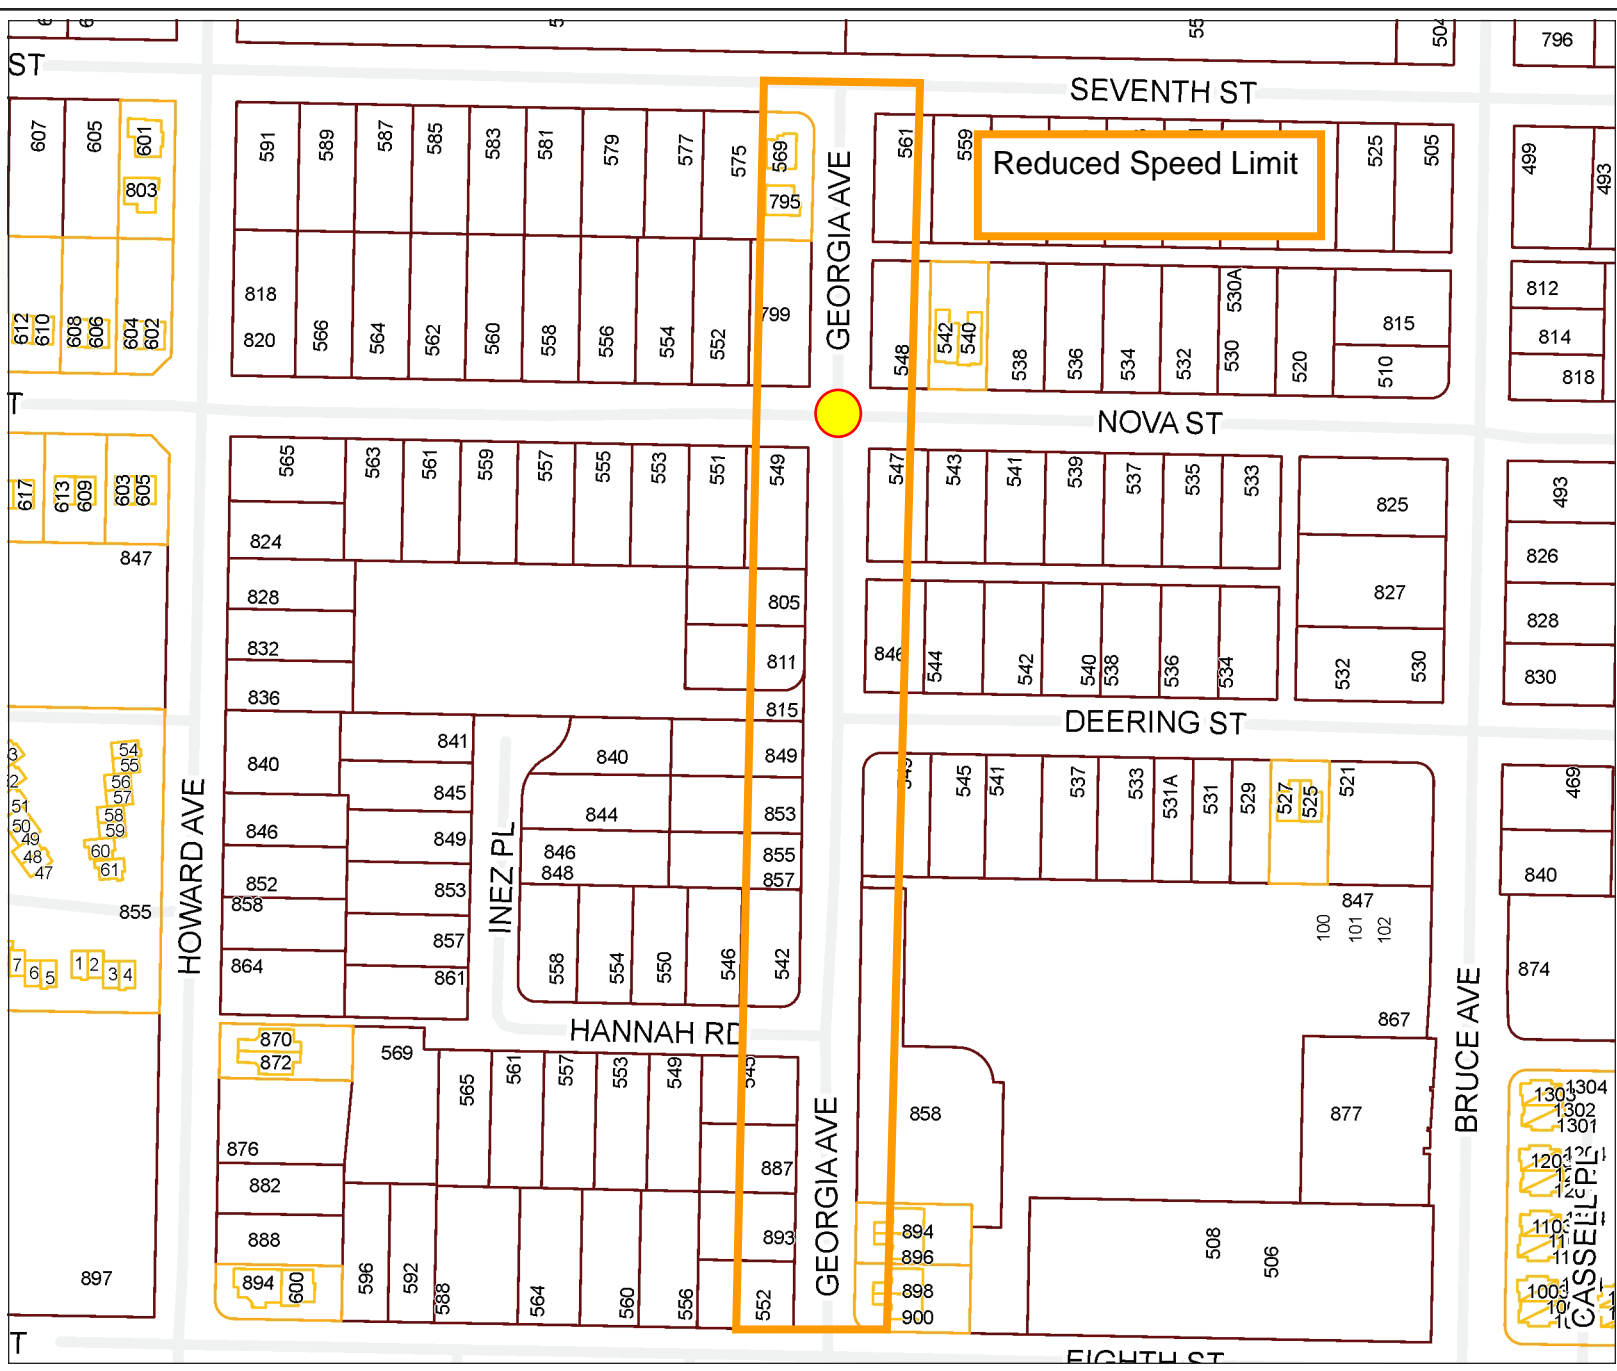

1. **Legend**
2. + Railways Detail
   - Parcel Hooks
   - ▨ Mobile Homes
   - ▨ Airspace Parcels
   - ▨ Water Lease
   - ▨ Strata Buildings
   - ▨ Strata Lots
   - ▨ Bare Land Strata
   - ▨ Strata Parcels
   - ▨ Land Parcels
   - Roads
   - Political Boundaries
   - City
   - ▨ Indian Reserve
   - Rivers
   - Streams
   - ▨ Lakes
   - ▨ Ponds
   - ▨ Rivers
   - ▨ Wetlands

1:2,500

The City of Nanaimo does not warrant or guarantee the accuracy or completeness of the information. You are encouraged to verify the accuracy of the information against copies of actual plans. If there is a conflict between this information and information contained in any other records of the City of Nanaimo or documents that may be prepared by or delivered to the City of Nanaimo, the City of Nanaimo reserves the right to rely in all cases upon the record which it considers to be the most accurate and complete.