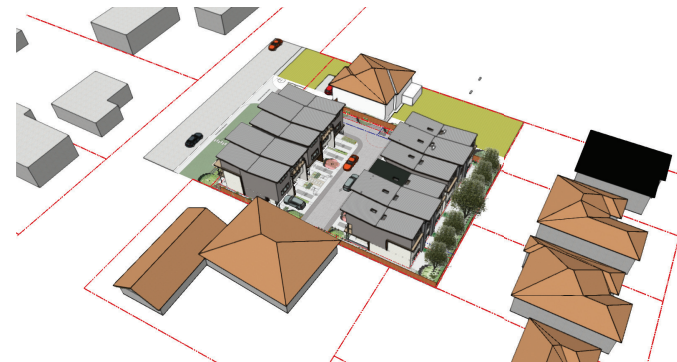

ATTACHMENT E BUILDING RENDERINGS

**NORTHFIELD
RESIDENCES**
1615 Northfield Road • Nanaimo, BC • Canada

RECEIVED
DP 1170
2020-JUN-17
CITY OF NANAIMO

Design Firm:
Finn & Assoc. Design
755 Terminal Ave. N.
www.FinnAssoc.com

File No:
20191025
CAD File Name:
1615 DP_20191022
Project ID:
1615
Issue:
1019-10-22

Project Manager:
J. Marhas
Submitted By:
KJM

Checked By:
KJM
Drawn By:
RF

Sheet Title:
Renderings
Project Name:
Northfield Residences
1615 Northfield Road, Nanaimo

Scale:
1/4"
Sheet No. of
A11
7

REAR BUILDING RENDERING