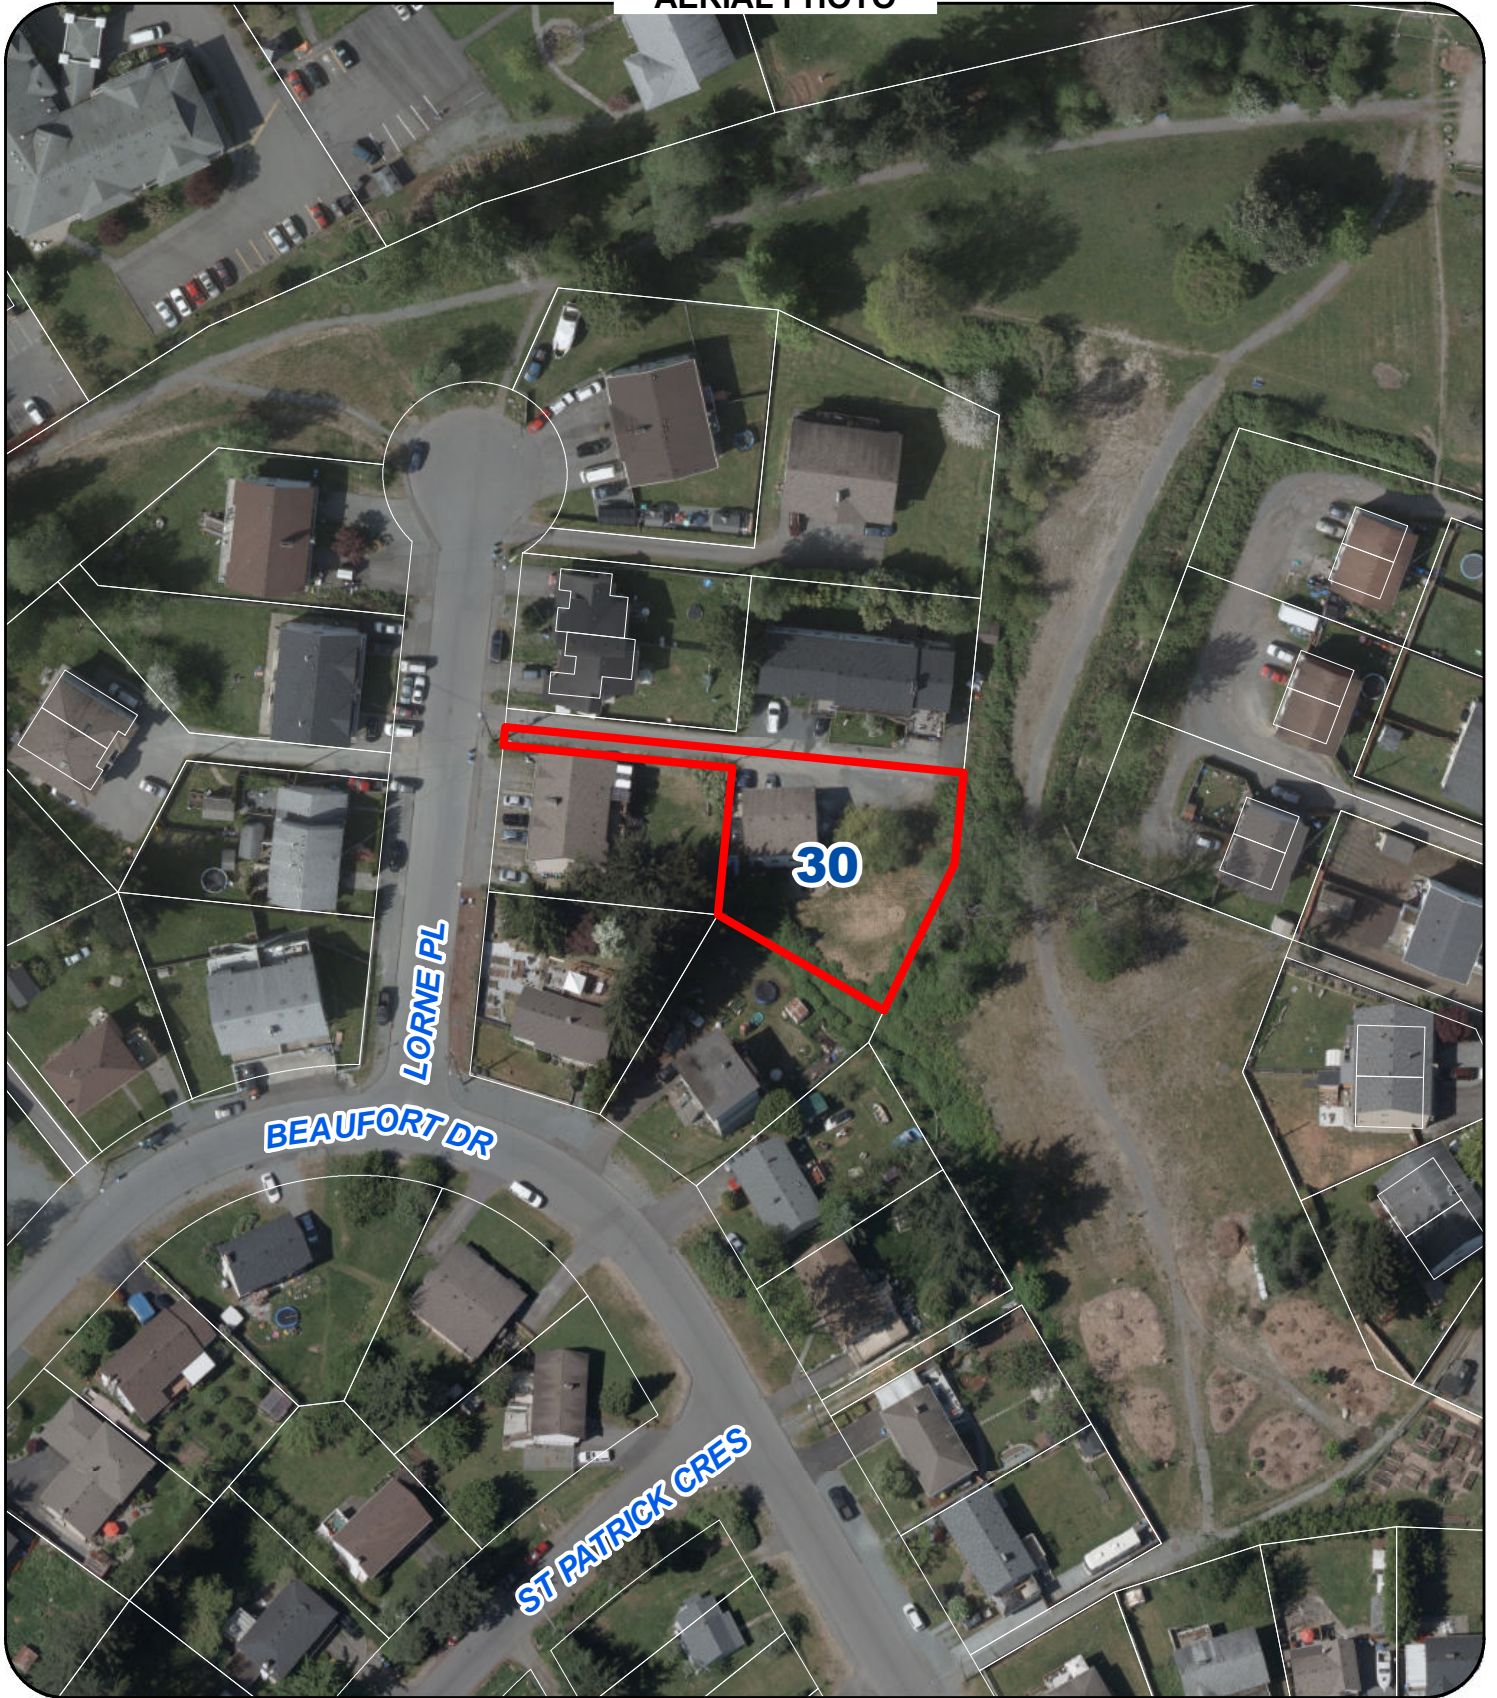

ATTACHMENT C
AERIAL PHOTO

30

LORNE PL

BEAUFORT DR

ST PATRICK CRES

N

REZONING APPLICATION NO. RA000444

LEGEND

 SUBJECT PROPERTY