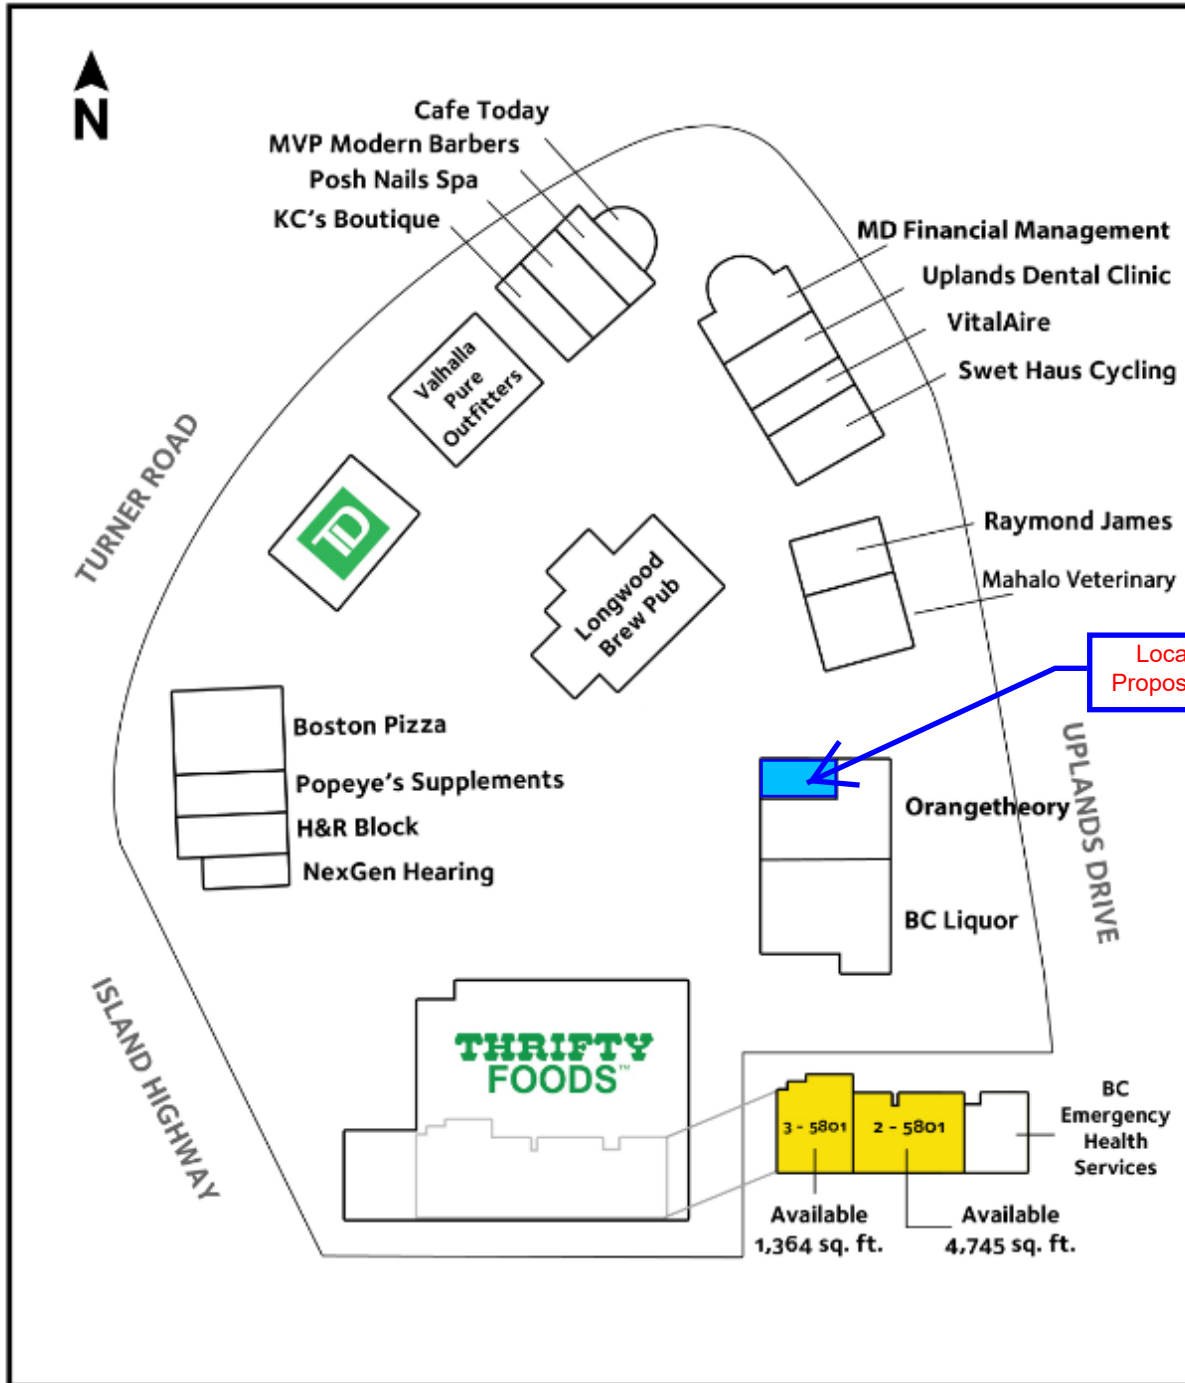

ATTACHMENT C  
SITE PLAN

# LONGWOOD STATION

Nanaimo, BC

RECEIVED  
RA 449  
2019-NOV-29  
Current Planning