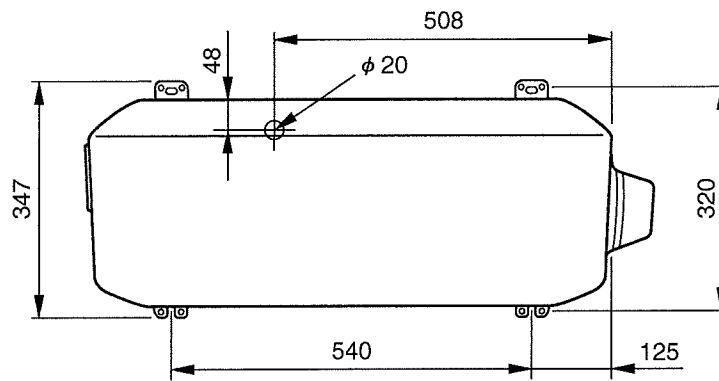

UNIT DIMENSIONS

Models : ASU18CL / AOU18CL
ASU18RL / AOU18RL

(unit : mm)

RECEIVED
BOV735
2020-MAR-09
Current Planning

33.7"

02-02

+ 4"

11.8"

= 15.8"