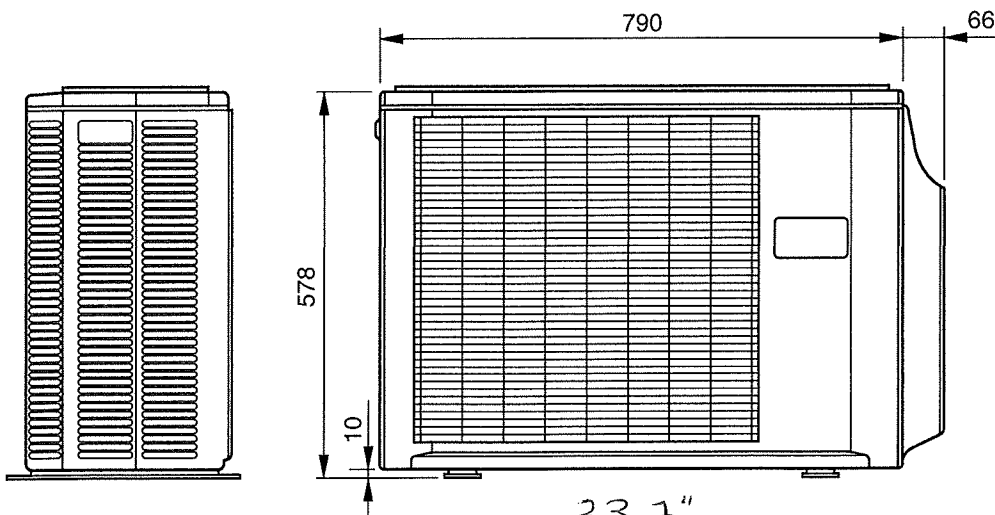

UNIT DIMENSIONS

Models : ASU18CL / AOU18CL
ASU18RL / AOU18RL

(unit : mm)

RECEIVED
BOV735
2020-MAR-09
Current Planning

33.7"

02-02

+ 4"

11.8"

= 15.8"