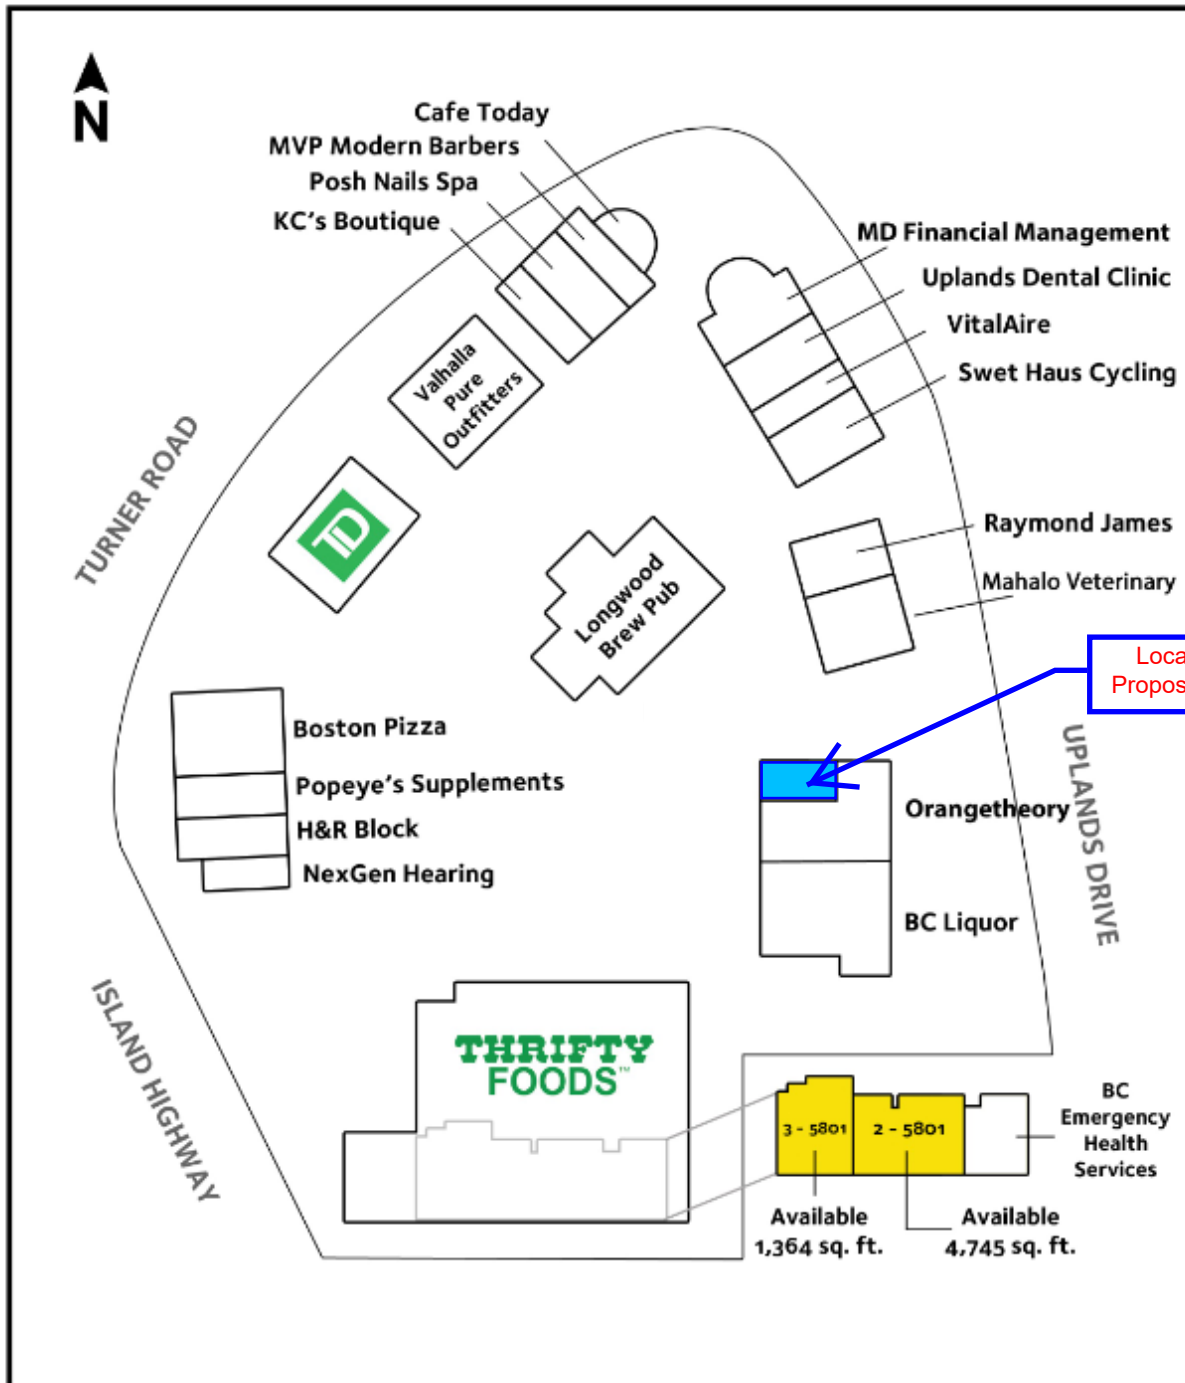

ATTACHMENT C
SITE PLAN

LONGWOOD STATION

Nanaimo, BC

RECEIVED
RA 449
2019-NOV-29
Current Planning