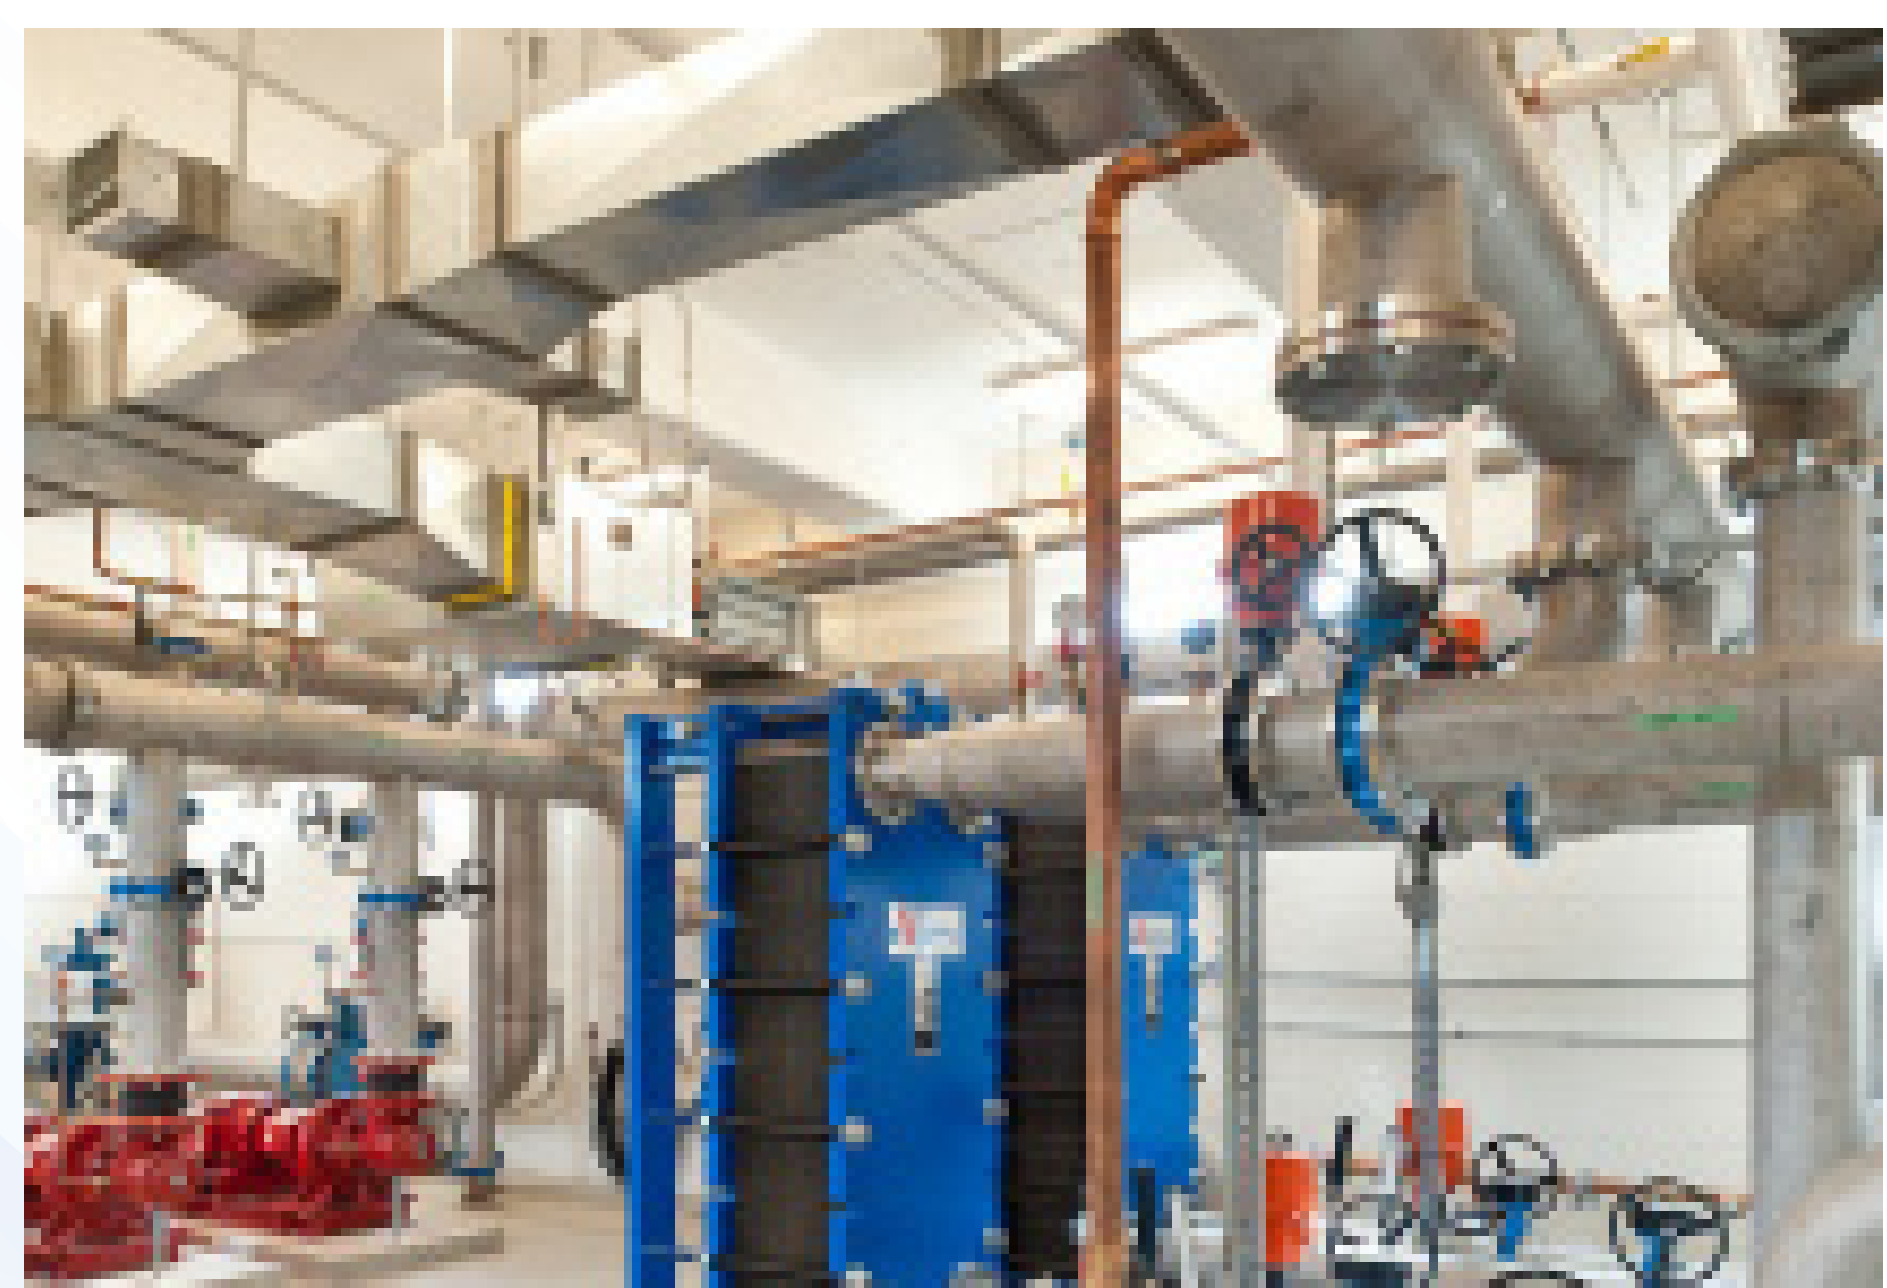

CITY OF NANAIMO Buildings

PUBLIC WORKS

#7 RESERVOIR/TANYA DR ALTITUDE VALVE STATION

BOWEN CEMETERY - OFFICE

BROOKWOOD DR LIFT STATION

CAMERON ISLAND LIFT STATION

CARGO STORAGE CONTAINER

CEDAR ROAD LIFT STATION

COLLEGE DRIVE PUMP STATION

CONSTRUCTION STORAGE CONTAINER

DUKE POINT PUMP STATION

DUKE POINT WATER PRESSURE REGULATOR STATION

EXTENSION 8A ALTITUDE CONTROL BUILDING

FILLINGER LIFT STATION

FIRE STATION #2

GORDON STREET LIFT STATION

GREENWOOD LIFT STATION

JUMP CREEK DAM STORAGE CONTAINER

JUMP CREEK GENERATOR CONTROL BUILDING

LABIEUX RD PUMP STATION

LABIEUX RD VALVE CHAMBER

LAGOON ROAD PUMP STATION

LANGARA PUMP STATION - TOWERS

LOIS LANE/QUEENS PUMP STATION

LOST LAKE PUMP STATION

LOST LAKE RADIO CONTROL BUILDING