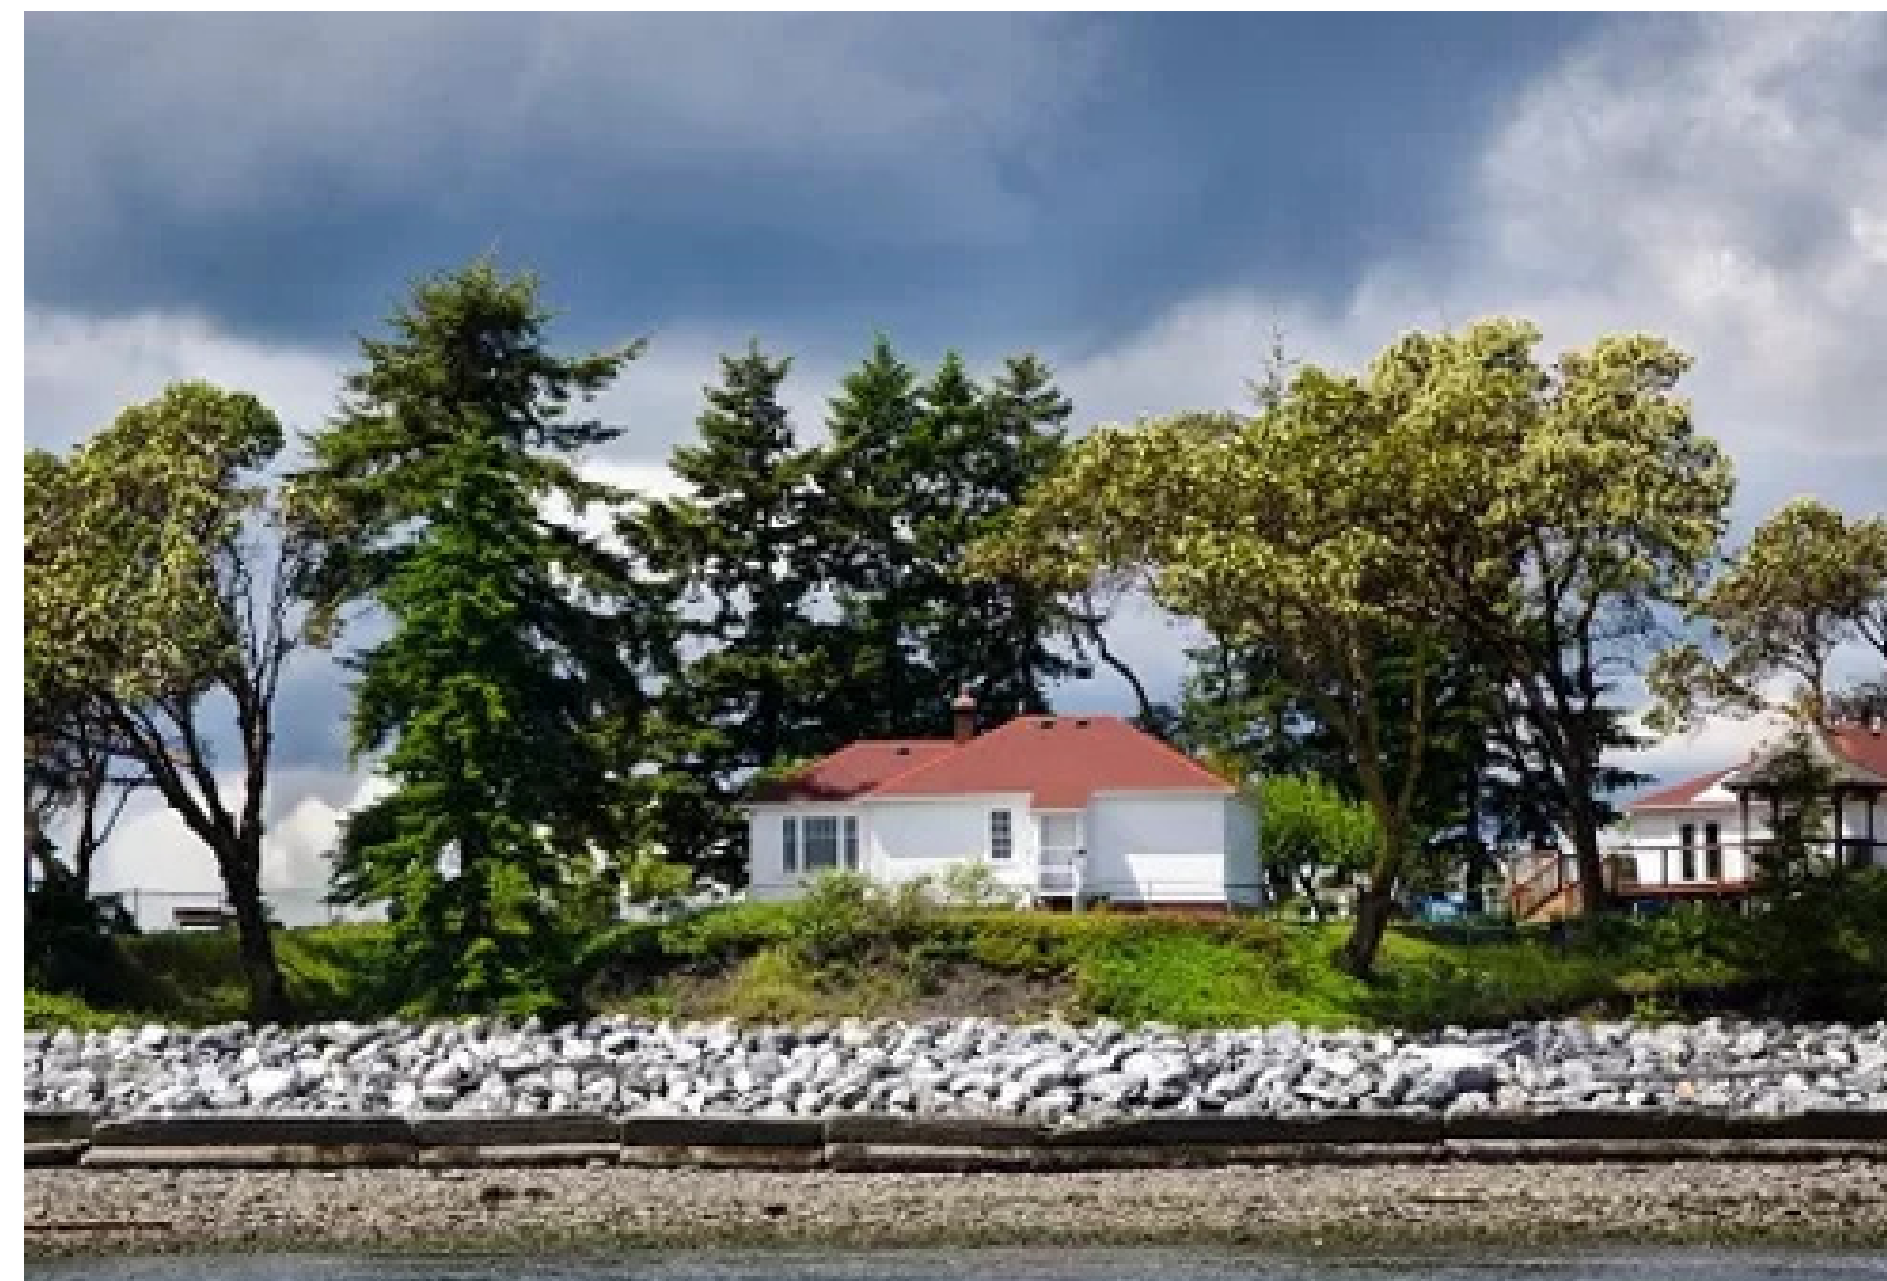

CITY OF NANAIMO Buildings

PARKS

PROTECTION ISLAND MUSEUM

ROBINS PARK - ANNOUNCER BUILDING

ROBINS PARK - FIELDHOUSE

ROTARY BALL PARK BATTING CAGE

ROTARY BALL PARK DUGOUTS

WASHROOM/STORAGE BUILDING

WESTWOOD LAKE PARK - CARETAKE STORAGE SHED

WESTWOOD LAKE PARK - WASHROOMS