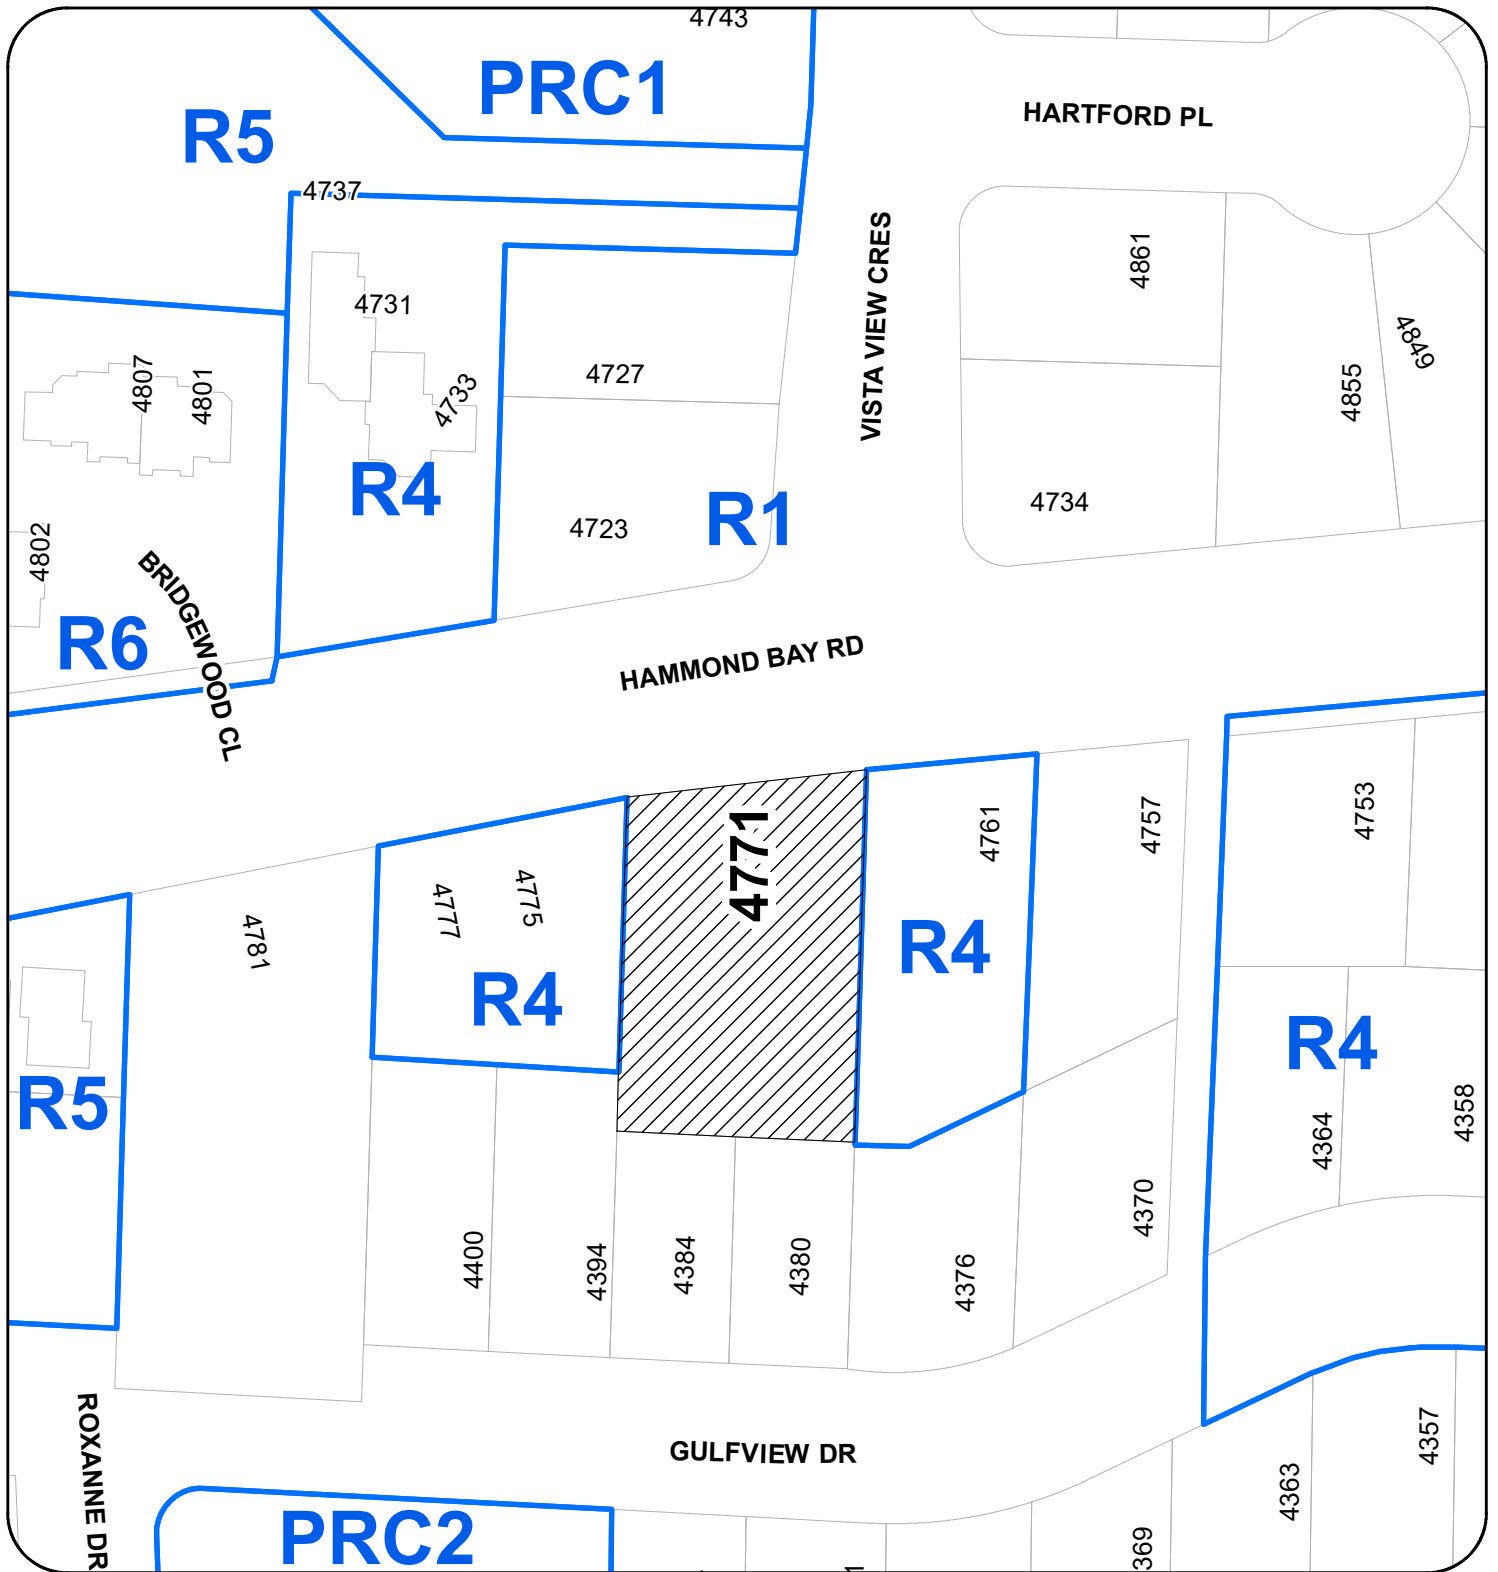

**ATTACHMENT A  
LOCATION PLAN**

**REZONING APPLICATION NO. RA000401  
LOCATION PLAN**

Subject Property

Civic: 4771 HAMMOND BAY ROAD  
Legal: LOT C, DISTRICT LOT 51  
WELLINGTON DISTRICT  
PLAN EPP33196