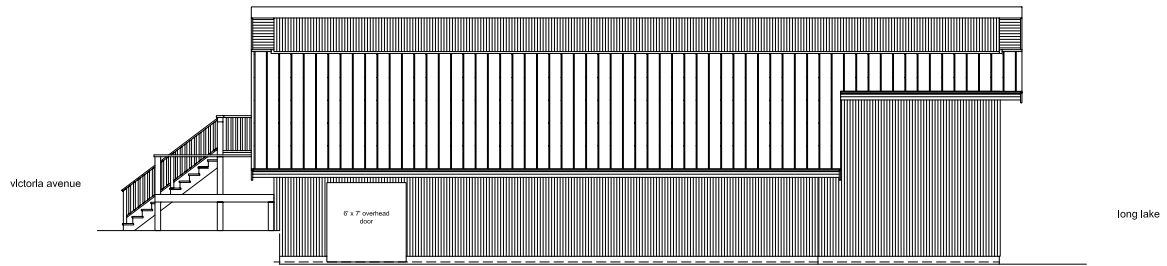

december 21 2018

A5 elevations

loudon park boat house
 long lake, nanaimo bc
 december 21 2018

east elevation

north elevation

A6 elevations

loudon park boat house

long lake, nanaimo bc
 december 21 2018