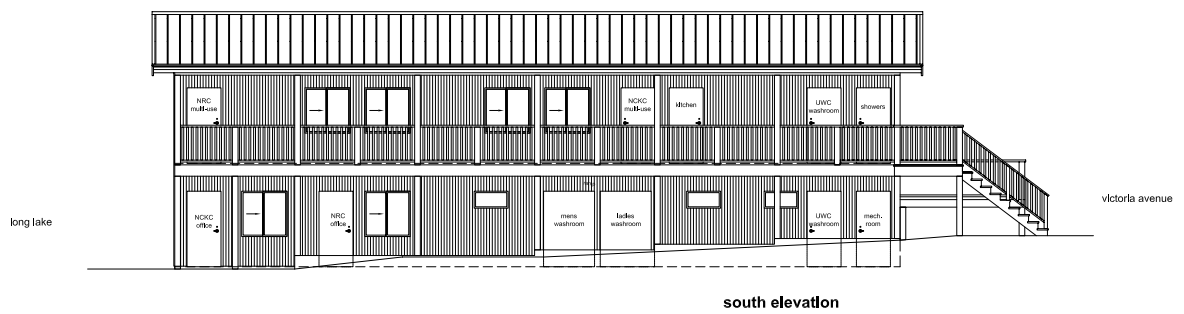

lower level 1152 sq.ft.
boat storage 3072 sq.ft.
total footprint 4689 sq.ft.
(not including stairs)

loudon park boat house

long lake, nanaimo bc
december 21 2018

A2 lower level plan

upper level
1152 sq.ft.

boat storage
roof

A3 upper level plan

loudon park boat house

long lake, nanaimo bc
december 21 2018

cross-section

A4 section

loudon park boat house

long lake, nanaimo bc

december 21 2018

A5 elevations

loudon park boat house
 long lake, nanaimo bc
 december 21 2018

east elevation

north elevation

A6 elevations

loudon park boat house

long lake, nanaimo bc
 december 21 2018