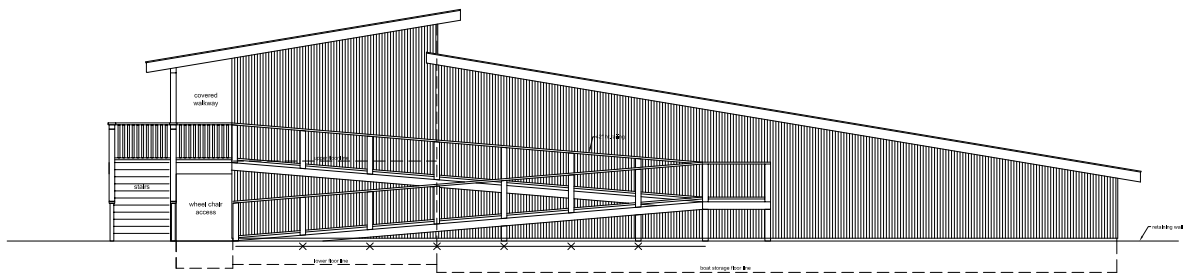

lower level 1152 sq.ft.
boat storage 3072 sq.ft.
total footprint 4689 sq.ft.
(not including stairs)

loudon park boat house

long lake, nanaimo bc
december 21 2018

A2 lower level plan

upper level
1152 sq.ft.

boat storage
roof

A3 upper level plan

loudon park boat house

long lake, nanaimo bc
december 21 2018

cross-section

A4 section

loudon park boat house

long lake, nanaimo bc

december 21 2018

A5 elevations

loudon park boat house
 long lake, nanaimo bc
 december 21 2018

east elevation

north elevation

A6 elevations

loudon park boat house

long lake, nanaimo bc
 december 21 2018