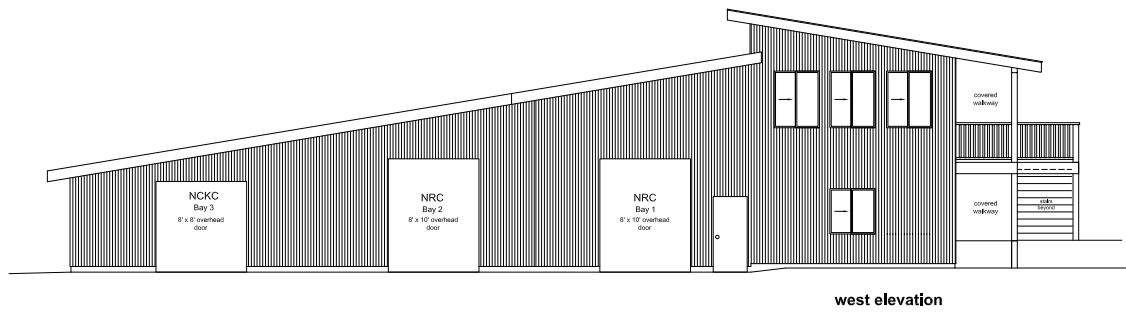

lower level 1152 sq.ft.
boat storage 3072 sq.ft.
total footprint 4689 sq.ft.
(not including stairs)

loudon park boat house

long lake, nanaimo bc
december 21 2018

A2 lower level plan

upper level
1152 sq.ft.

boat storage
roof

A3 upper level plan

loudon park boat house

long lake, nanaimo bc
december 21 2018

cross-section

A4 section

loudon park boat house

long lake, nanaimo bc

december 21 2018

A5 elevations

loudon park boat house
 long lake, nanaimo bc
 december 21 2018

east elevation

north elevation

A6 elevations

loudon park boat house

long lake, nanaimo bc
 december 21 2018