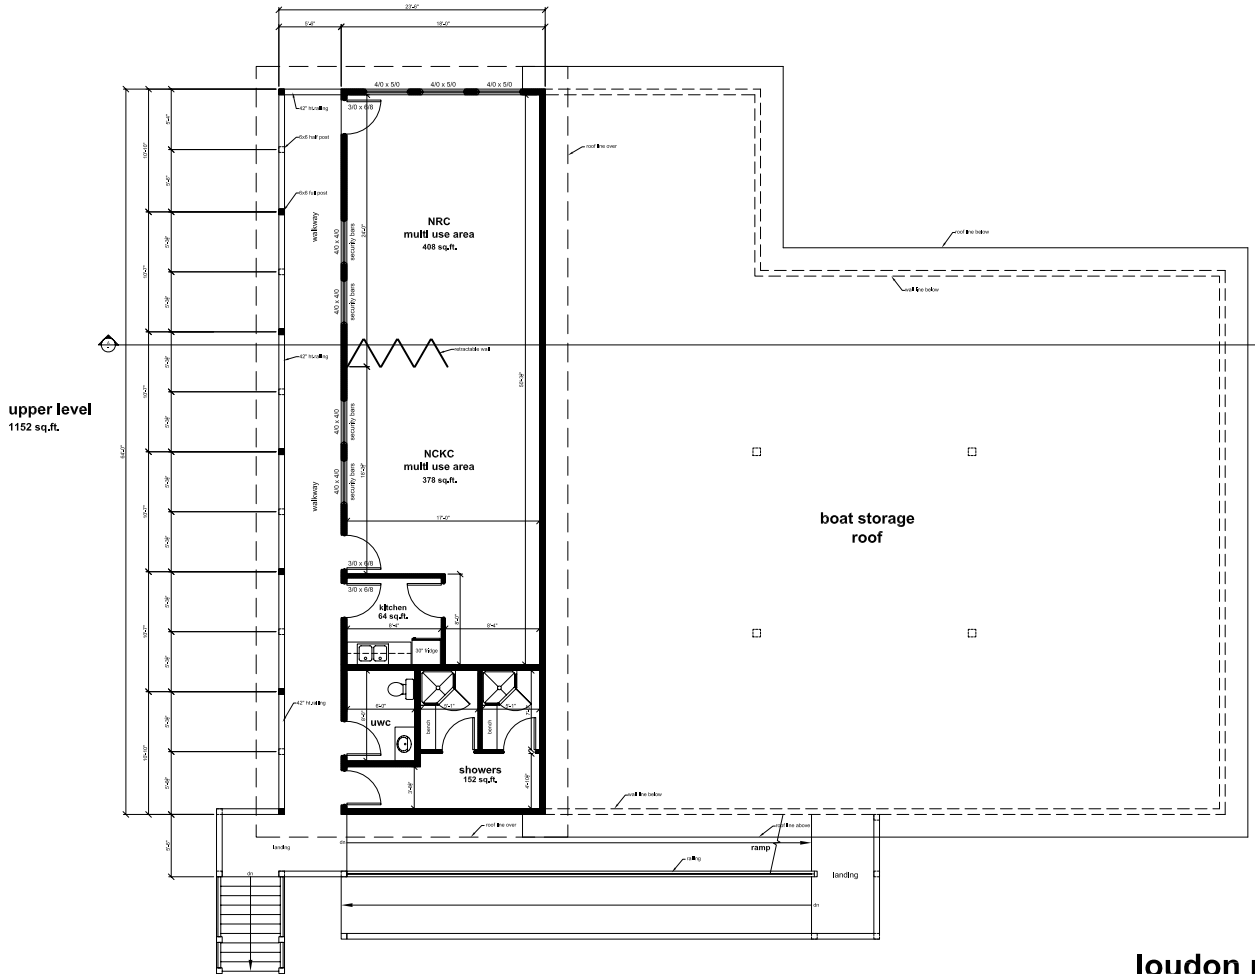

lower level 1152 sq.ft.
boat storage 3072 sq.ft.
total footprint 4689 sq.ft.
(not including stairs)

loudon park boat house

long lake, nanaimo bc
december 21 2018

A2 lower level plan

upper level
1152 sq.ft.

boat storage
roof

A3 upper level plan

loudon park boat house

long lake, nanaimo bc
december 21 2018

cross-section

A4 section

loudon park boat house

long lake, nanaimo bc