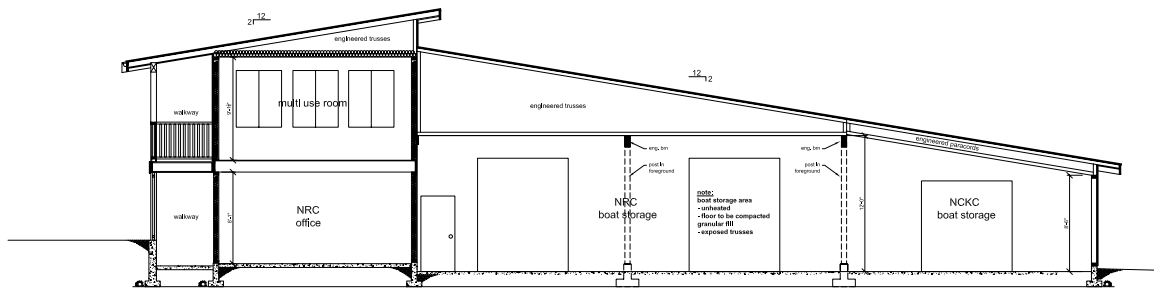

lower level 1152 sq.ft.
boat storage 3072 sq.ft.
total footprint 4689 sq.ft.
(not including stairs)

loudon park boat house

long lake, nanaimo bc
december 21 2018

A2 lower level plan

upper level
1152 sq.ft.

boat storage
roof

A3 upper level plan

loudon park boat house

long lake, nanaimo bc
december 21 2018

cross-section

A4 section

loudon park boat house

long lake, nanaimo bc

december 21 2018

A5 elevations

loudon park boat house
 long lake, nanaimo bc
 december 21 2018

east elevation

north elevation

A6 elevations

loudon park boat house

long lake, nanaimo bc
 december 21 2018