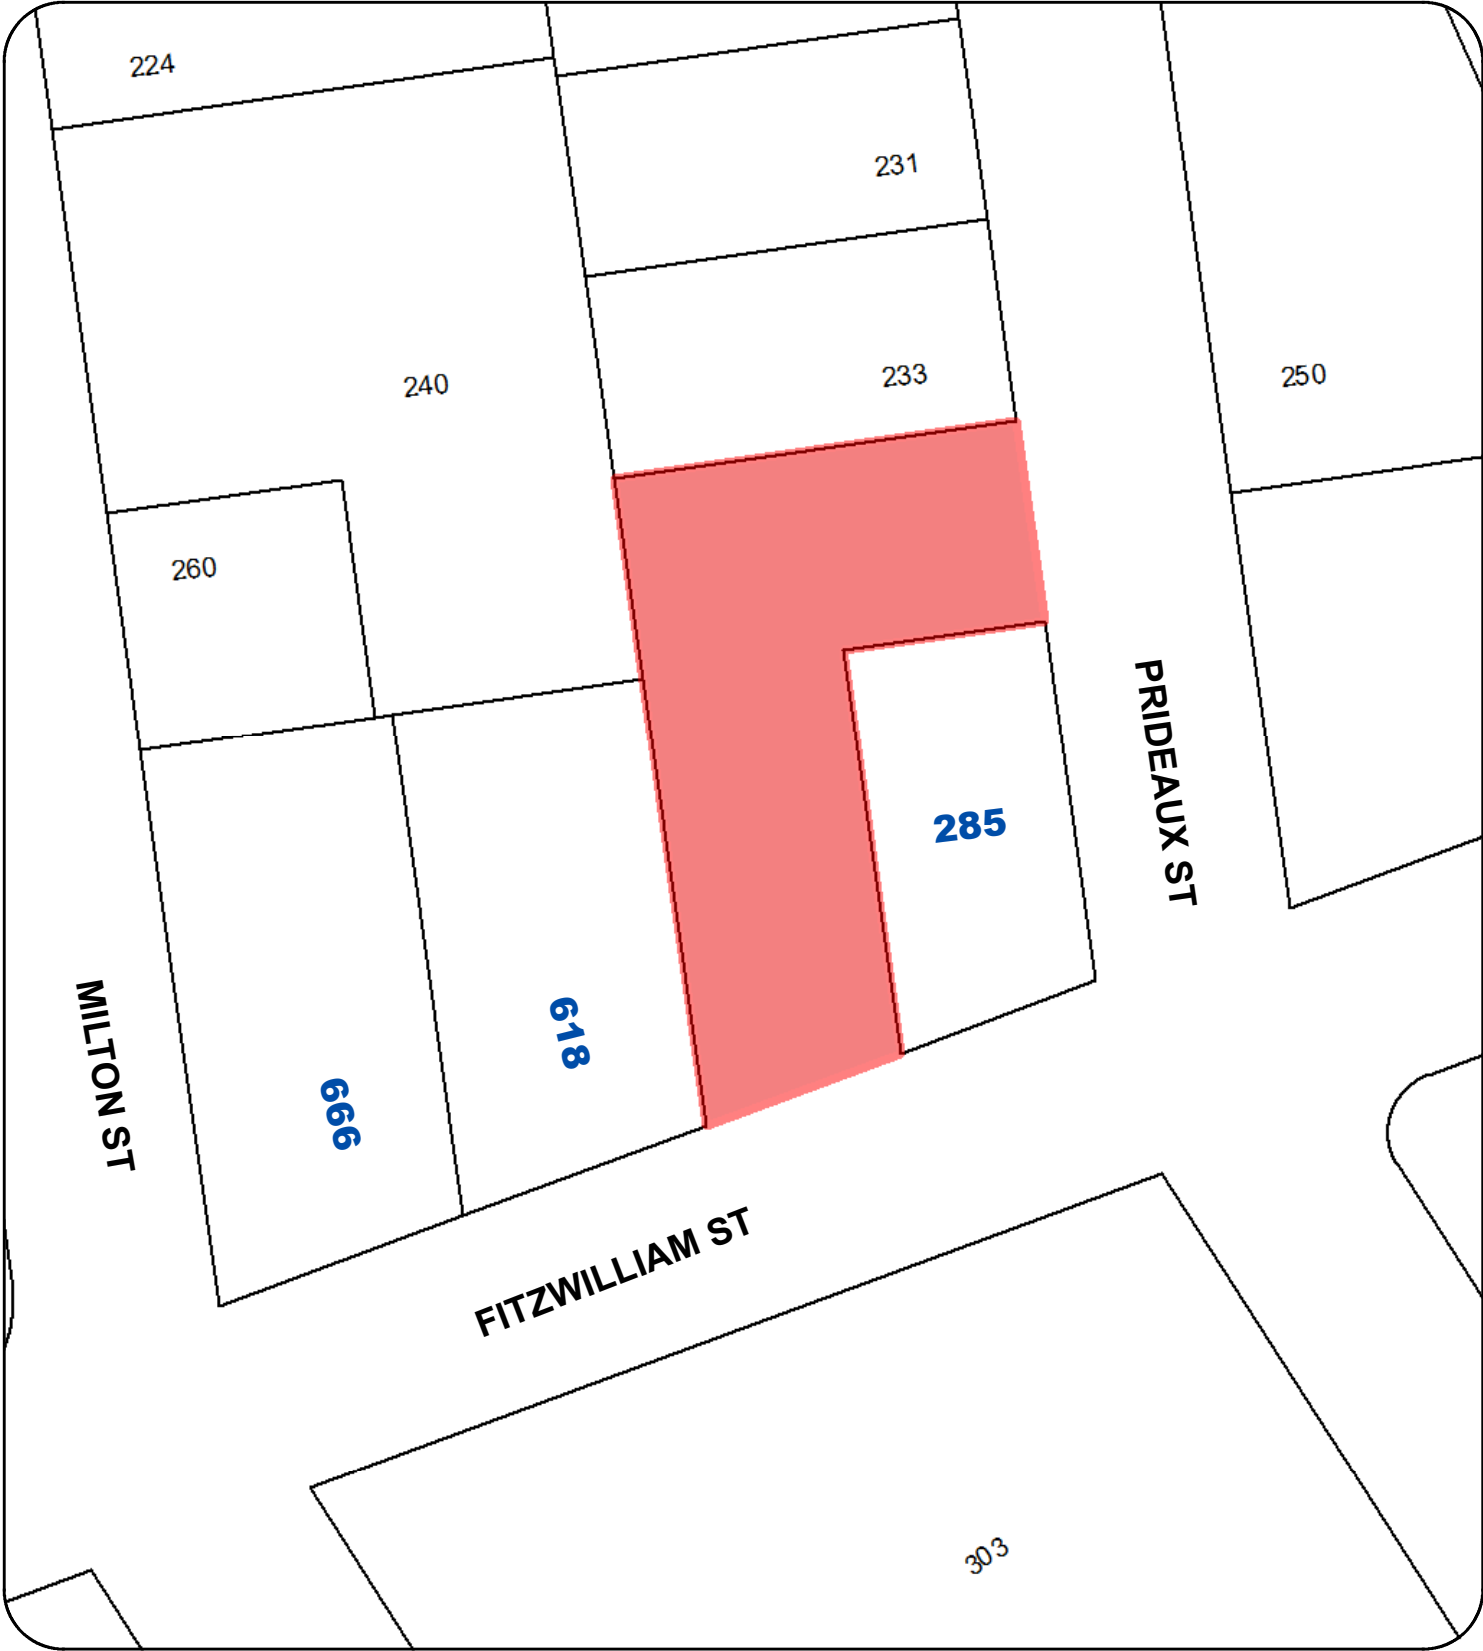

# ATTACHMENT A

## LOCATION PLAN

### ROAD CLOSURE - LUBBOCK SQUARE

CIVIC: 618 & 666 FITZWILLIAM STREET  
285 PRIDEAUX STREET

#### Legend

 Road Closure