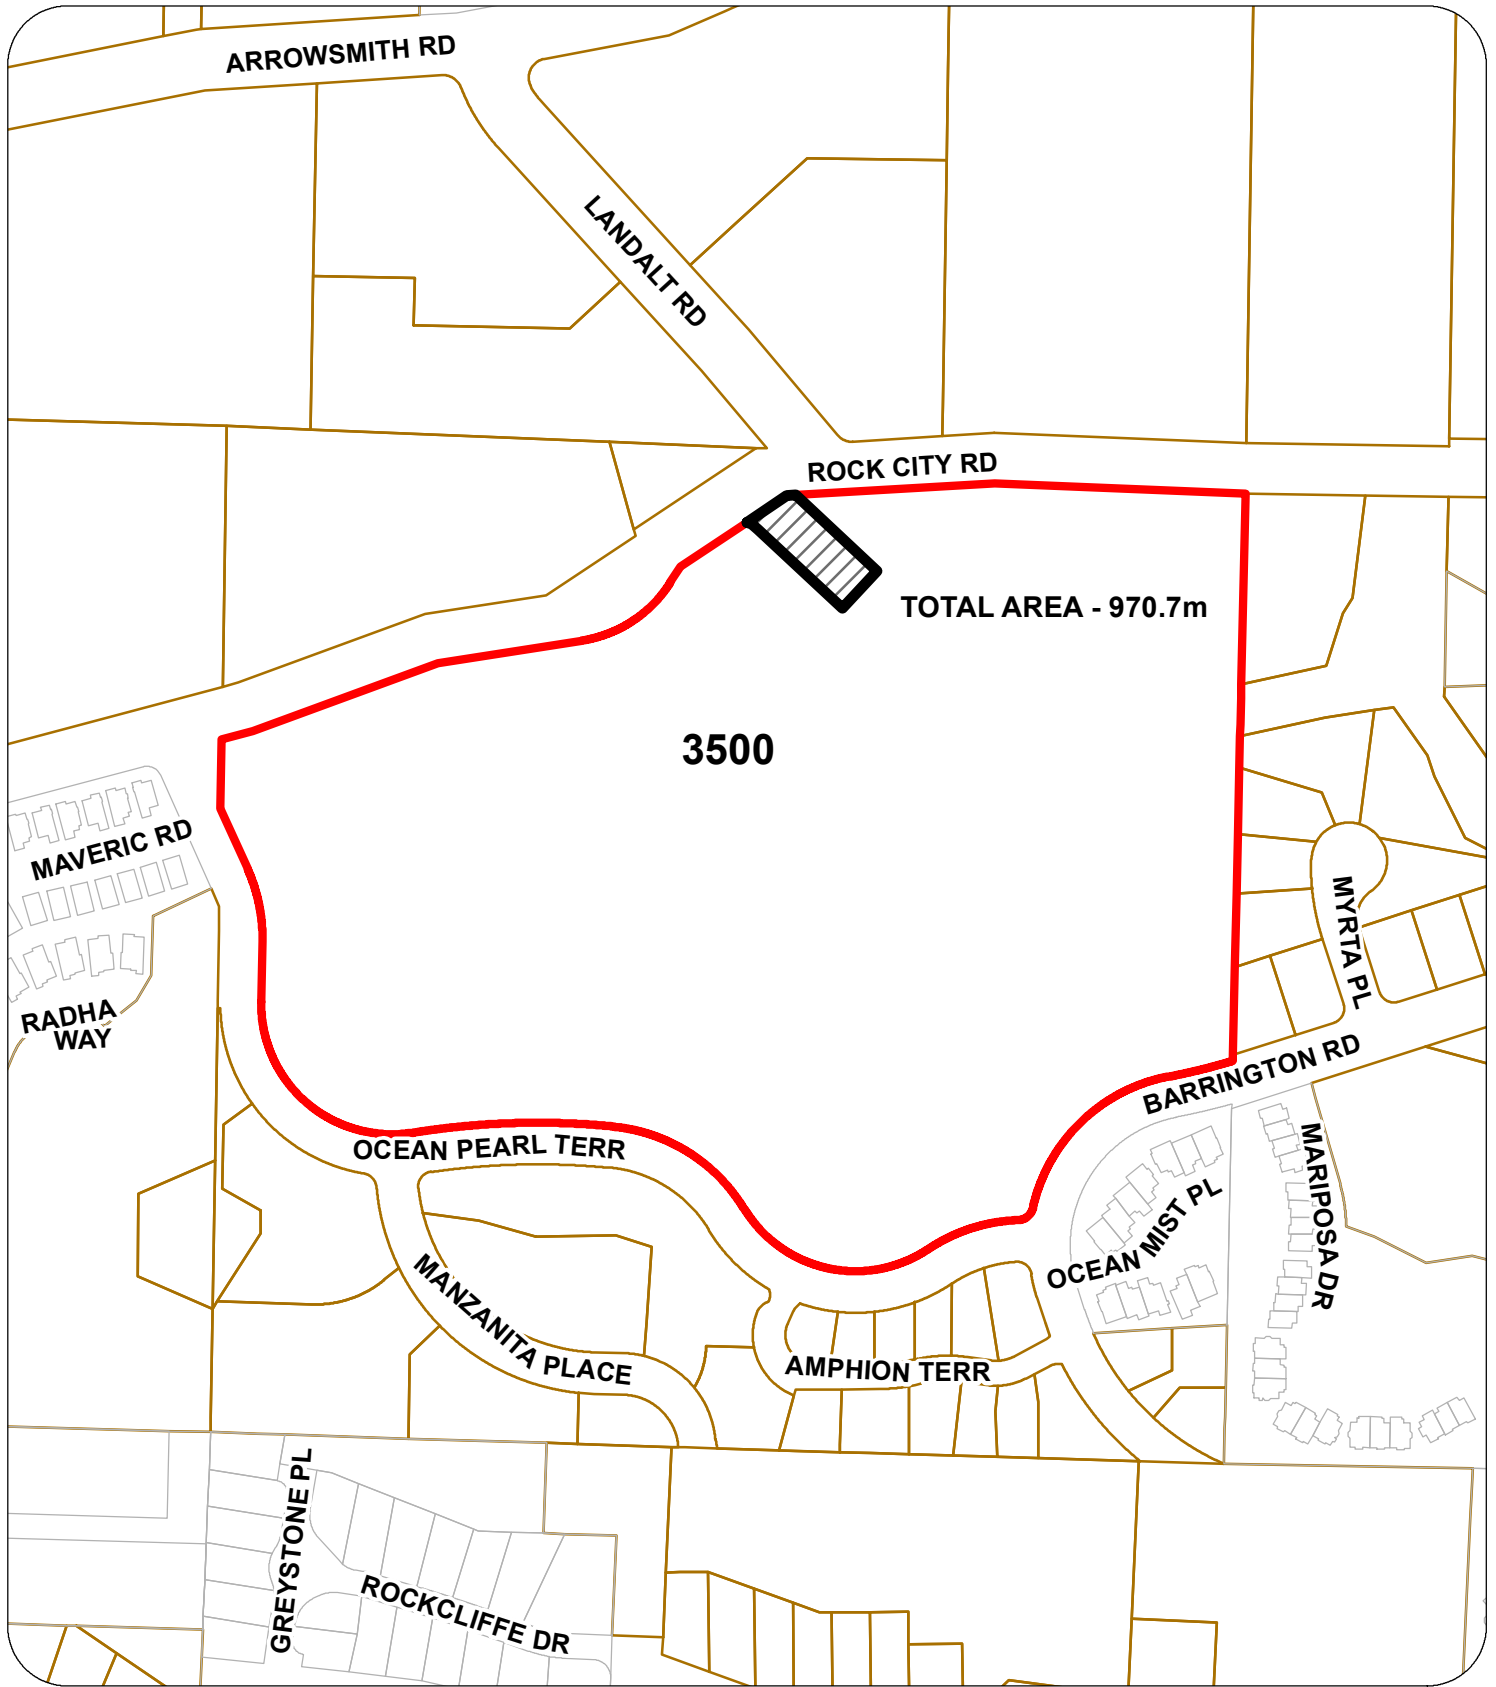

# ATTACHMENT A

## ROAD CLOSURE - FILE NO. LD003641

### Legend

-  ROAD CLOSURE
-  SUBJECT PROPERTY

Civic: 3500 ROCK CITY ROAD  
Legal: LOT 2, DISTRICT LOT 18, WELLINGTON DISTRICT  
PLAN VIP86869 EXCEPT PART IN PLANS VIP86995, EPP33878  
EPP36299 AND EPP67988