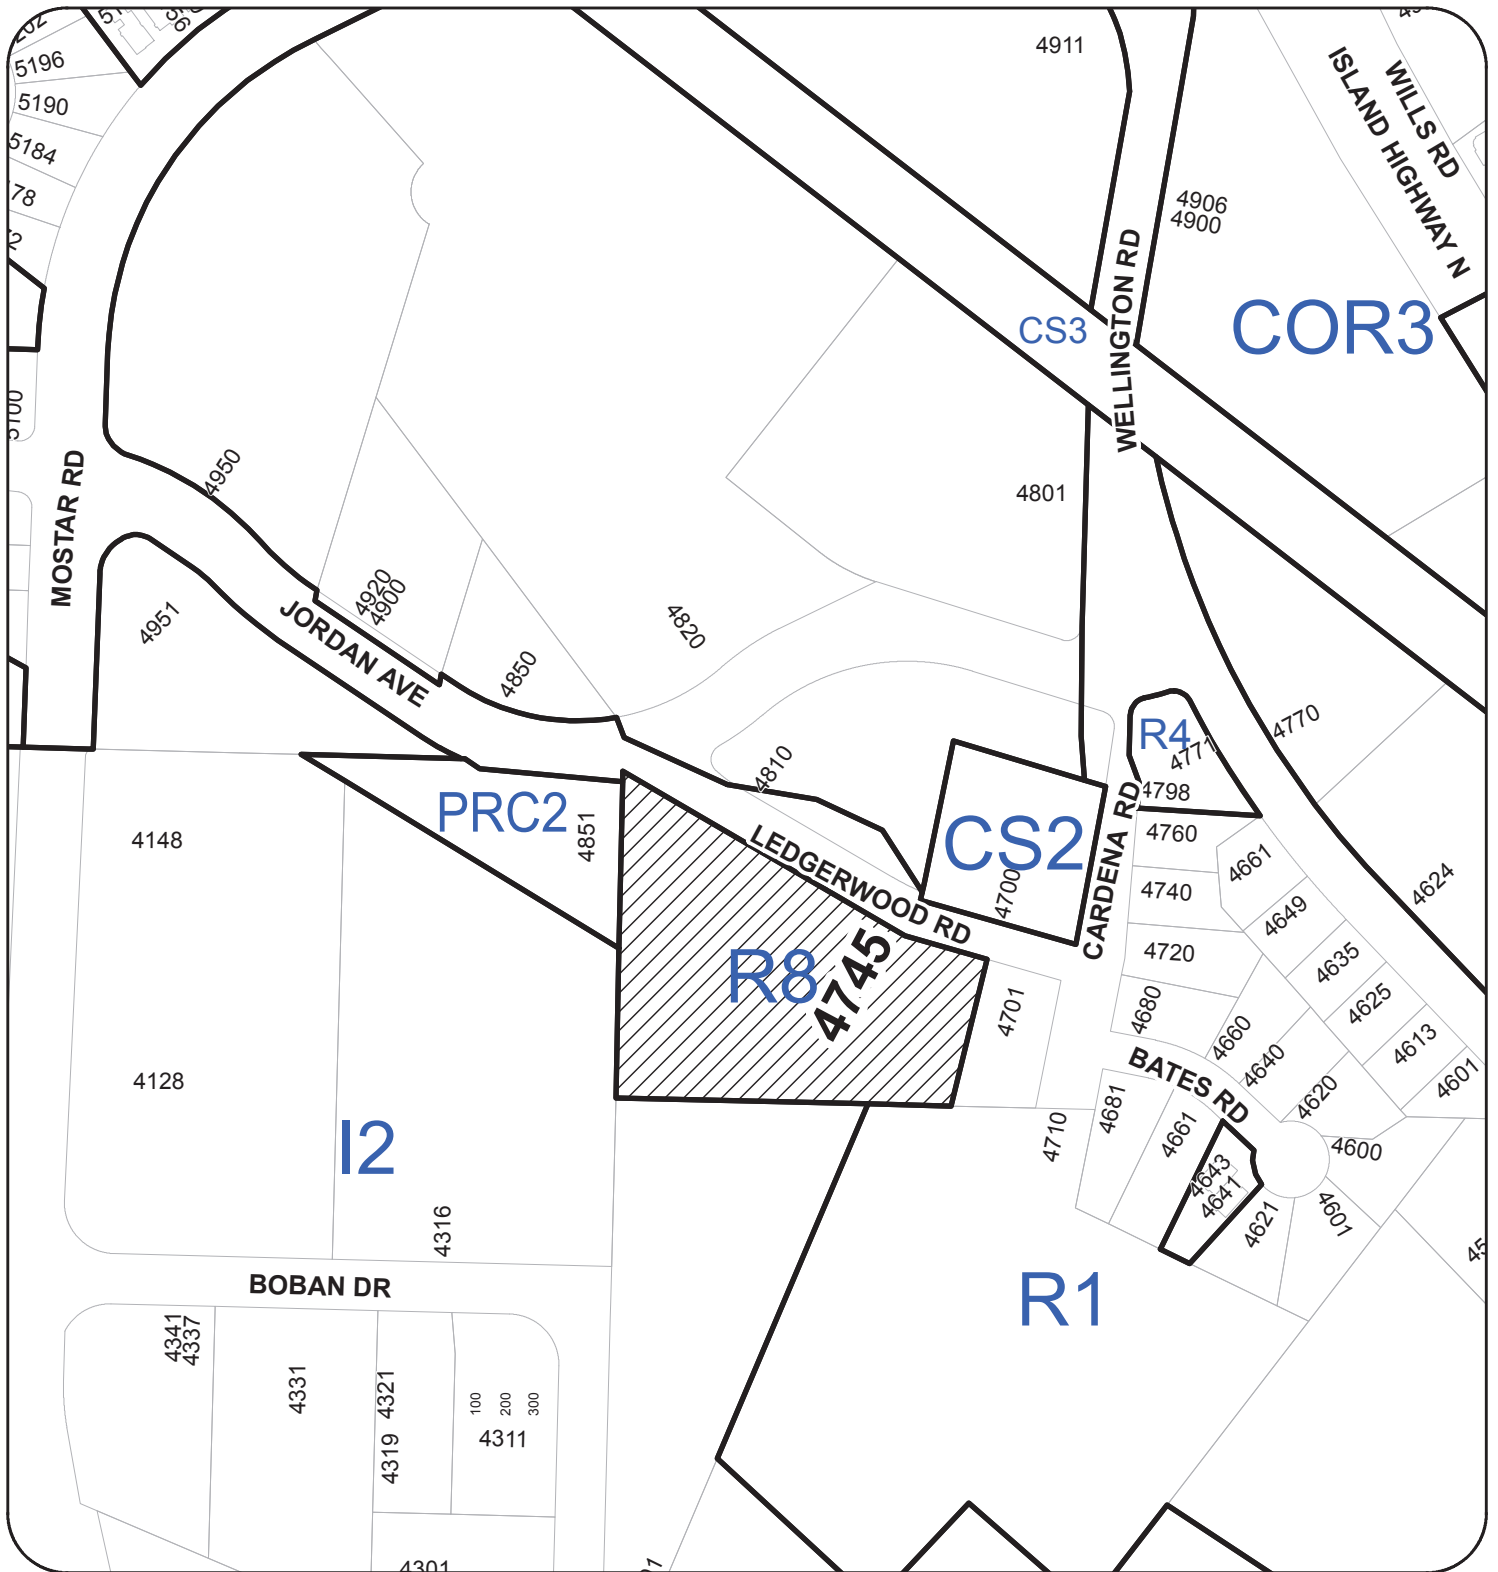

ATTACHMENT B LOCATION PLAN

DEVELOPMENT PERMIT NO. DP001122

LOCATION PLAN

Civic: 4745 LEDGERWOOD ROAD
Legal: LOT 1, SECTION 5
WELLINGTON DISTRICT
PLAN EPP9079

 Subject Property