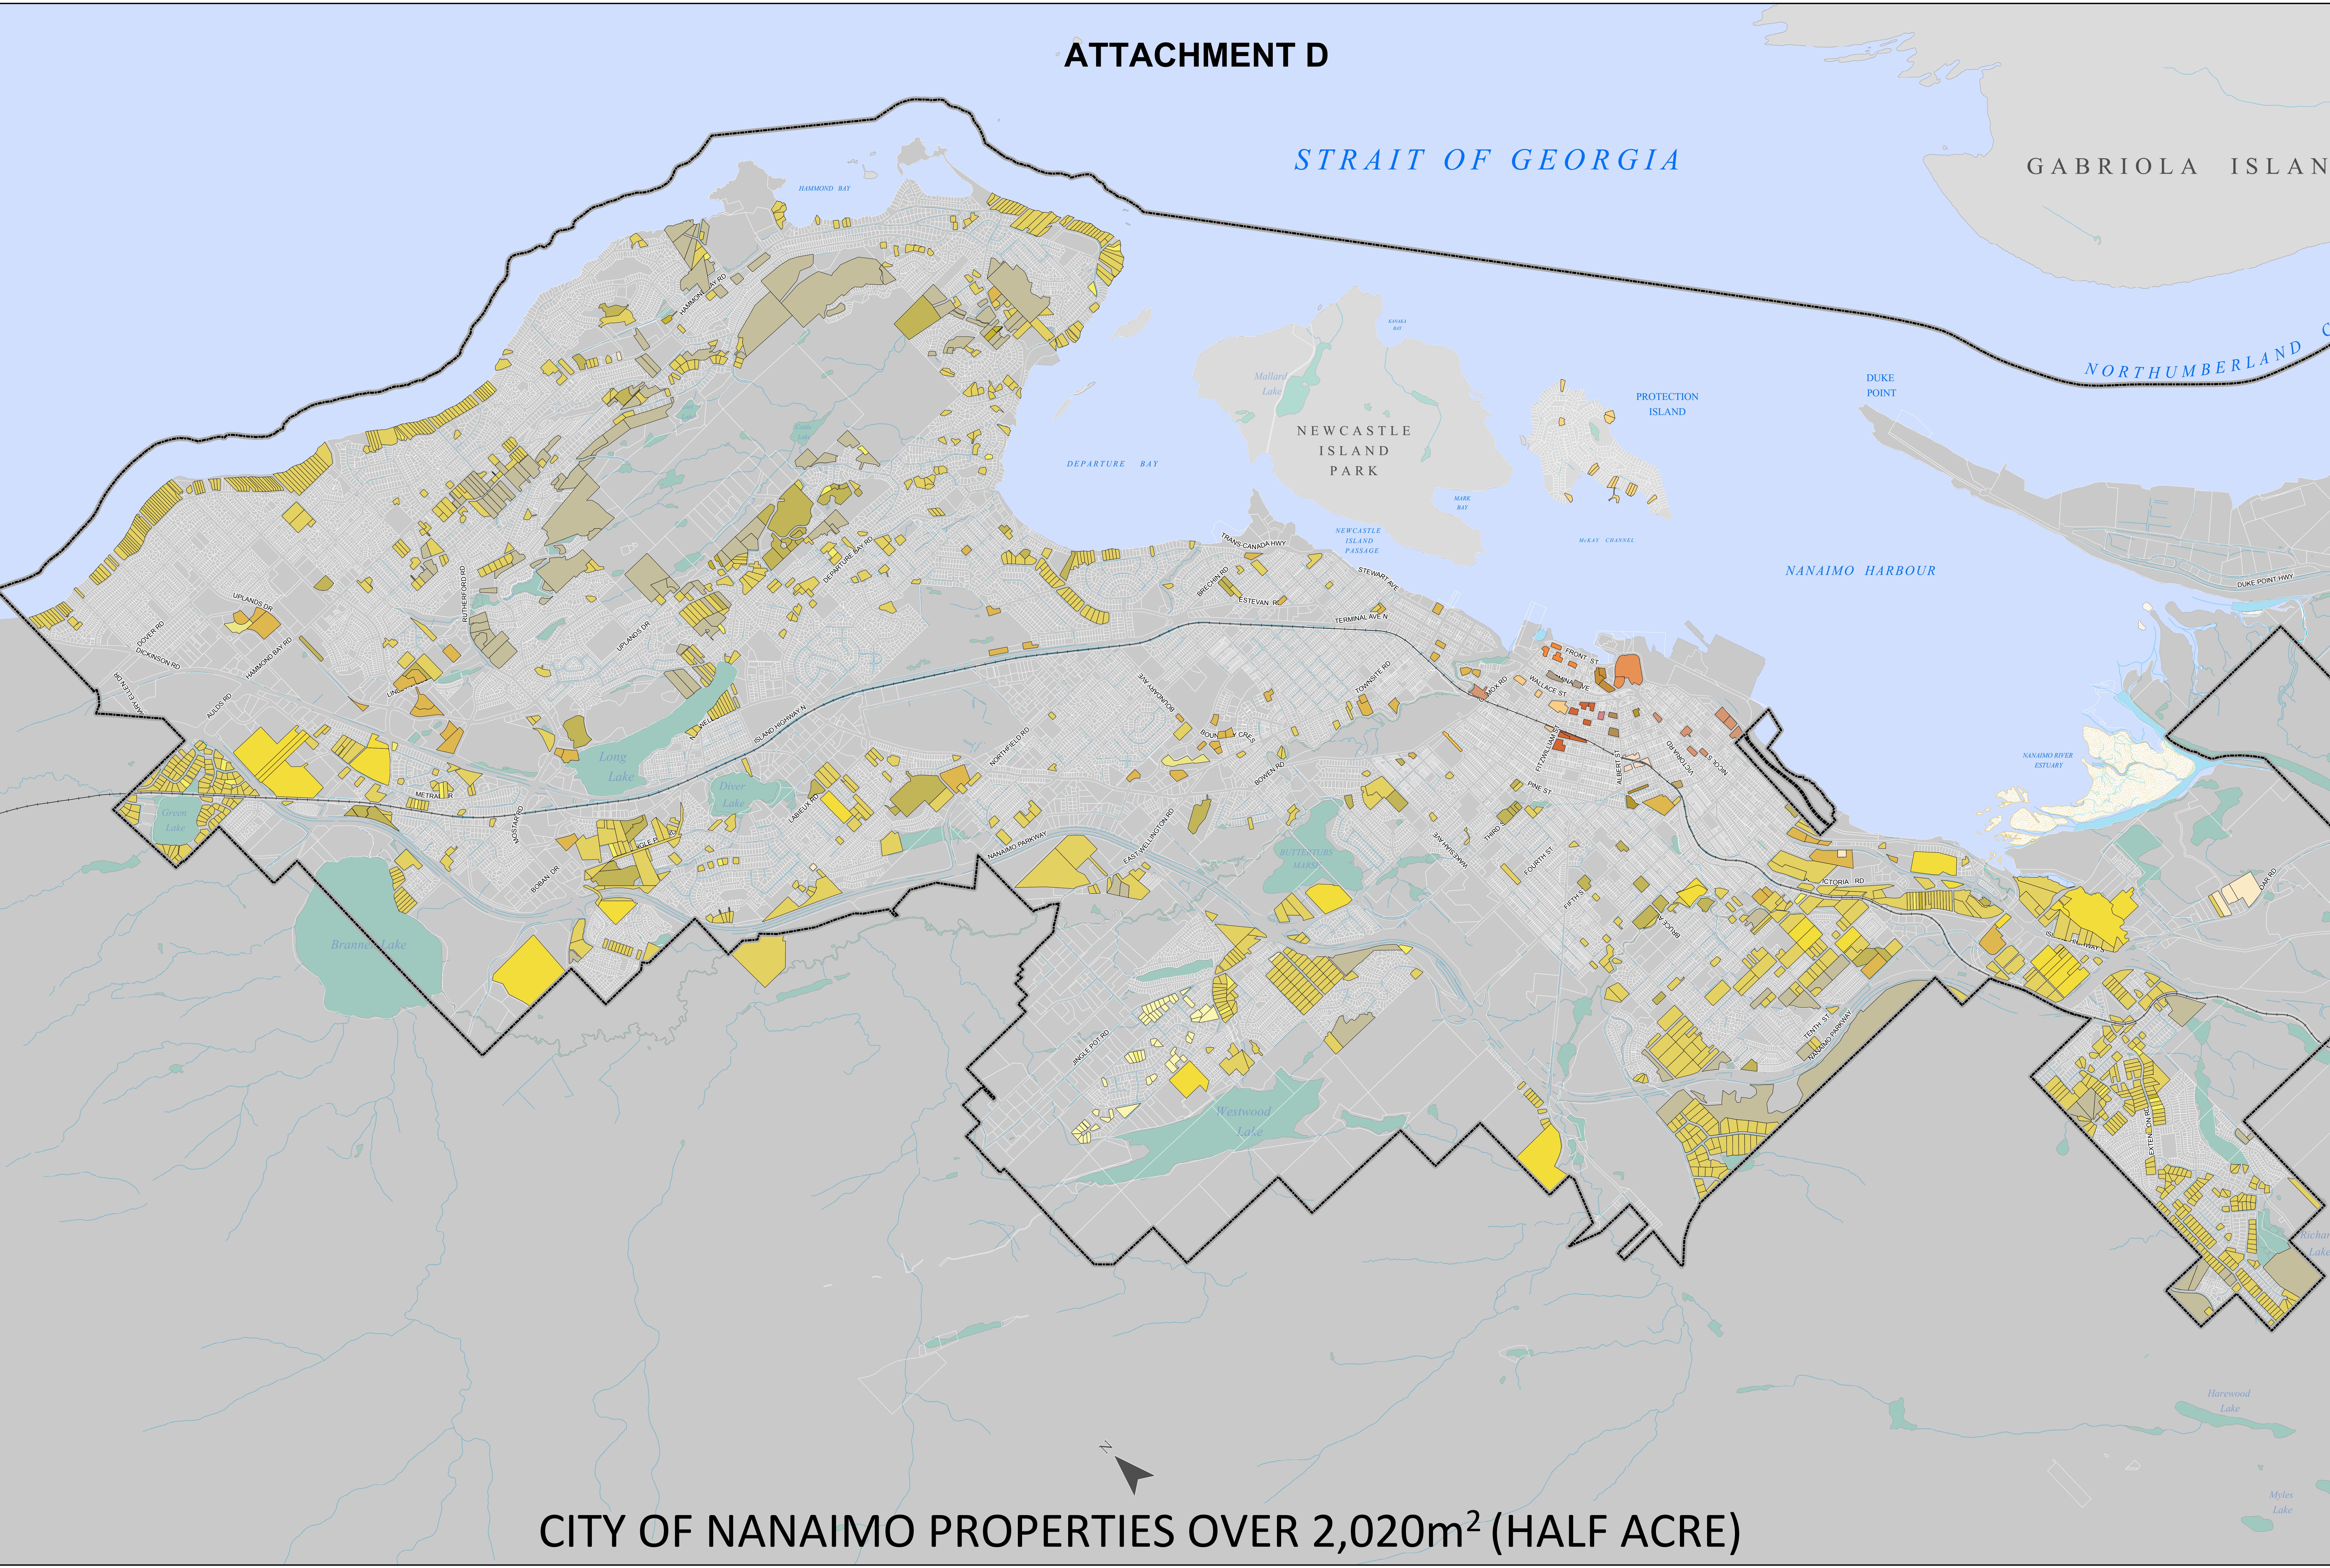

ATTACHMENT D

STRAIT OF GEORGIA

GABRIOLA ISLAND

NORTHUMBERLAND C

NEWCASTLE ISLAND PARK

NANAIMO HARBOUR

CITY OF NANAIMO PROPERTIES OVER 2,020m² (HALF ACRE)

City of Nanaimo
Rural and Urban Residential Parcel
over 0.5 Acre

Legend

DT11	DT3	DT6	R1	R14	R1B	R4	R7
CC1	DT12	DT4	DT7	R10	R15	R2	R5
DT1	DT2	DT5	DT8	R12	R1A	R3	R6
							R8
							R9

Published: October 12, 2018
0 0.375 0.75 1.5
Kilometers
1:16,000

DISCLAIMER
This map is intended for general information only. The City of Nanaimo makes no representation or warranty regarding the accuracy or completeness of the information presented and assumes no responsibility for any damage, loss or injury resulting from the use of this product.

Document Path: V:\Source Data\Departmental Data\Eng\Pub\Wks\GIS\Projects\Residential\ParcelsOver0.5Acre\Map\LargeResidentialParcel.mxd